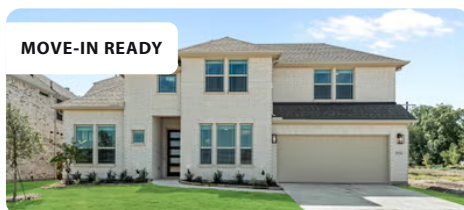

MELISSA, TX 75454
LIBERTY SOUTH

VIOLET IV FLOOR PLAN

2,838 **5** **4** **2.5**
SQUARE FEET BEDS BATHS GARAGE

WAS ~~\$733,492~~ NOW **\$600,000**

MOVE-IN READY

3003 Sierra Trail

MELISSA, TX 75454
LIBERTY SOUTH

CAROLINA IV FLOOR PLAN

3,291 **4** **3** **2.5**
SQUARE FEET BEDS BATHS GARAGE

WAS ~~\$723,791~~ NOW **\$615,000**

MOVE-IN READY

3505 Abingdon Drive

MELISSA, TX 75454
LIBERTY SOUTH

DEWBERRY III FLOOR PLAN

3,269 **5** **3.5** **2**
SQUARE FEET BEDS BATHS GARAGE

WAS ~~\$736,646~~ NOW **\$624,973**

MOVE-IN READY

3004 Autumn Glen Drive

MELISSA, TX 75454
LIBERTY SOUTH

BELLFLOWER FLOOR PLAN

3,530 **4** **3.5** **2.5**
SQUARE FEET BEDS BATHS GARAGE

WAS ~~\$805,386~~ NOW **\$660,000**