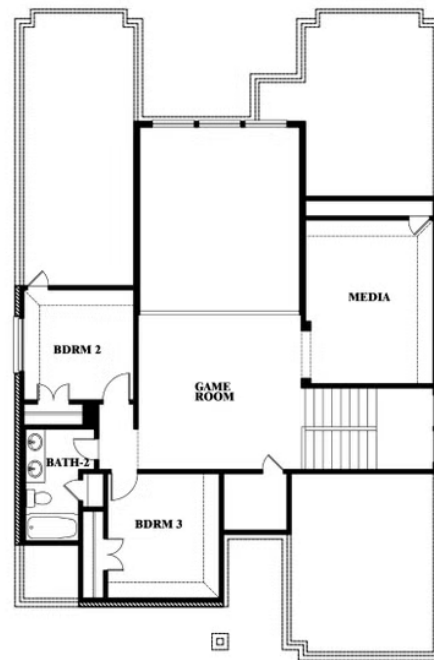

Violet II

LEGACY RANCH

2312 RIVER TRAIL, MELISSA, TX 75454

VIOLET II FLOOR PLAN WITH OPTIONAL BEDROOM AT STUDY

Violet II Opt. Bed 5 & Bath 4 at Study