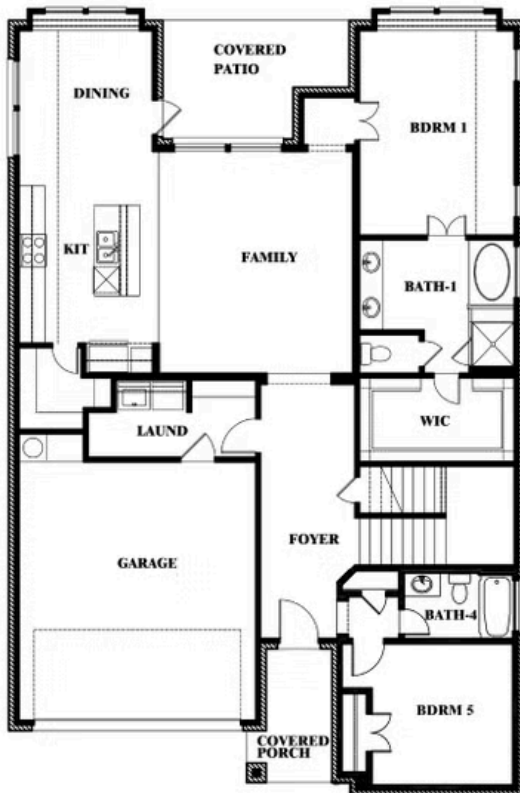

Violet II

HOMES FROM

\$570,990 - \$584,990

CLASSIC SERIES

LEGACY RANCH

2312 RIVER TRAIL, MELISSA, TX 75454

2,591
SQUARE FEET

3
BEDROOMS

Violet II

VIOLET II FLOOR PLAN

LEGACY RANCH

2312 RIVER TRAIL, MELISSA, TX 75454

Violet II

This brochure is for general informational purposes and is to be used as a guide only. Changes may be made during the development process and floorplans, dimensions, fixtures, fittings, finishes and specifications are subject to change without notice. Window placement, balcony configuration, wardrobe sizes and living areas may vary slightly within each plan type. EQUAL HOUSING OPPORTUNITY

Violet II

LEGACY RANCH

2312 RIVER TRAIL, MELISSA, TX 75454

VIOLET II FLOOR PLAN WITH OPTIONAL BEDROOM AT STUDY

Violet II Opt. Bed 5 & Bath 4 at Study

This brochure is for general informational purposes and is to be used as a guide only. Changes may be made during the development process and floorplans, dimensions, fixtures, fittings, finishes and specifications are subject to change without notice. Window placement, balcony configuration, wardrobe sizes and living areas may vary slightly within each plan type. EQUAL HOUSING OPPORTUNITY