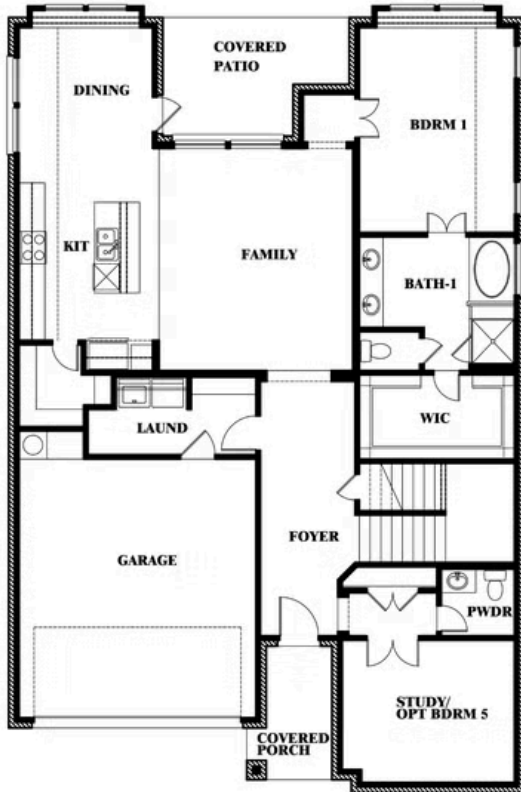

Violet II

HOMES FROM

\$570,990 - \$584,990

CLASSIC SERIES

LEGACY RANCH

2312 RIVER TRAIL, MELISSA, TX 75454

2,591
SQUARE FEET

3
BEDROOMS

Violet II

VIOLET II FLOOR PLAN

LEGACY RANCH

2312 RIVER TRAIL, MELISSA, TX 75454

Violet II

This brochure is for general informational purposes and is to be used as a guide only. Changes may be made during the development process and floorplans, dimensions, fixtures, fittings, finishes and specifications are subject to change without notice. Window placement, balcony configuration, wardrobe sizes and living areas may vary slightly within each plan type. EQUAL HOUSING OPPORTUNITY

Violet II

LEGACY RANCH

2312 RIVER TRAIL, MELISSA, TX 75454

VIOLET II FLOOR PLAN WITH OPTIONAL BEDROOM AT STUDY

Violet II Opt. Bed 5 & Bath 4 at Study

This brochure is for general informational purposes and is to be used as a guide only. Changes may be made during the development process and floorplans, dimensions, fixtures, fittings, finishes and specifications are subject to change without notice. Window placement, balcony configuration, wardrobe sizes and living areas may vary slightly within each plan type. EQUAL HOUSING OPPORTUNITY