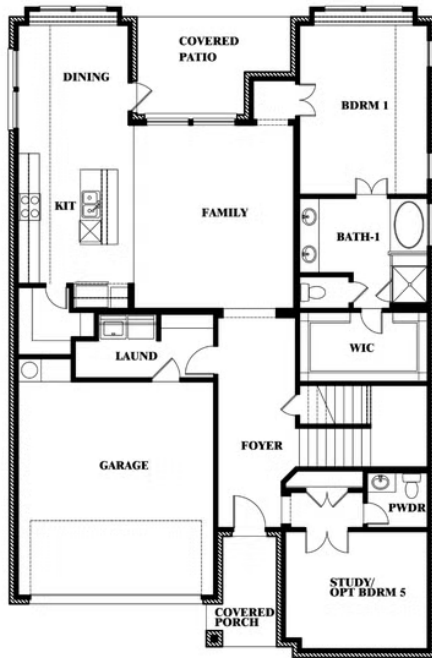

Violet II

VIOLET II FLOOR PLAN

LEGACY RANCH

2312 RIVER TRAIL, MELISSA, TX 75454

Violet II