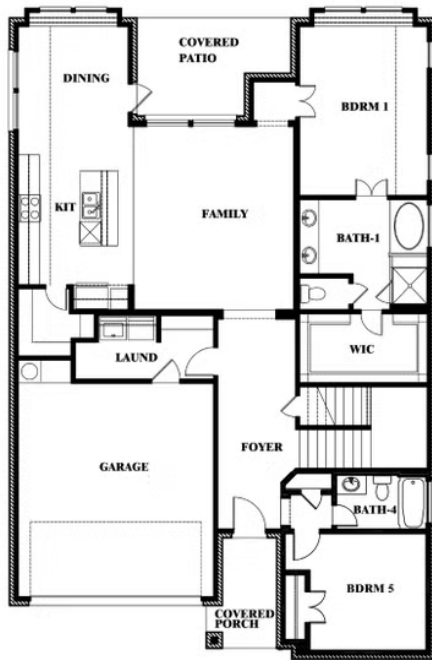

Violet II

LEGACY RANCH

2312 RIVER TRAIL, MELISSA, TX 75454

VIOLET II FLOOR PLAN WITH OPTIONAL BEDROOM AT STUDY

Violet II Opt. Bed 5 & Bath 4 at Study