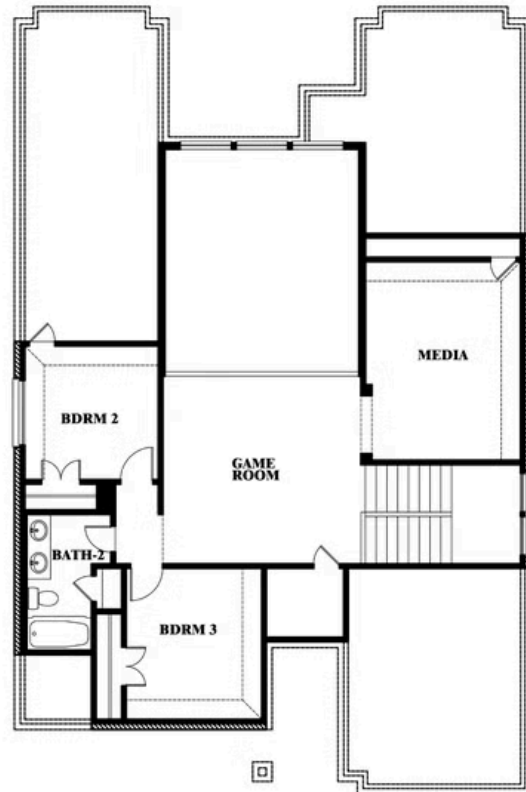

Violet II

HOMES FROM

\$570,990 - \$584,990

CLASSIC SERIES

LEGACY RANCH

2312 RIVER TRAIL, MELISSA, TX 75454

2,591
SQUARE FEET

3
BEDROOMS

Violet II

VIOLET II FLOOR PLAN

LEGACY RANCH

2312 RIVER TRAIL, MELISSA, TX 75454

Violet II

This brochure is for general informational purposes and is to be used as a guide only. Changes may be made during the development process and floorplans, dimensions, fixtures, fittings, finishes and specifications are subject to change without notice. Window placement, balcony configuration, wardrobe sizes and living areas may vary slightly within each plan type. EQUAL HOUSING OPPORTUNITY

Violet II

LEGACY RANCH

2312 RIVER TRAIL, MELISSA, TX 75454

VIOLET II FLOOR PLAN WITH OPTIONAL BEDROOM AT STUDY

Violet II Opt. Bed 5 & Bath 4 at Study

This brochure is for general informational purposes and is to be used as a guide only. Changes may be made during the development process and floorplans, dimensions, fixtures, fittings, finishes and specifications are subject to change without notice. Window placement, balcony configuration, wardrobe sizes and living areas may vary slightly within each plan type. EQUAL HOUSING OPPORTUNITY