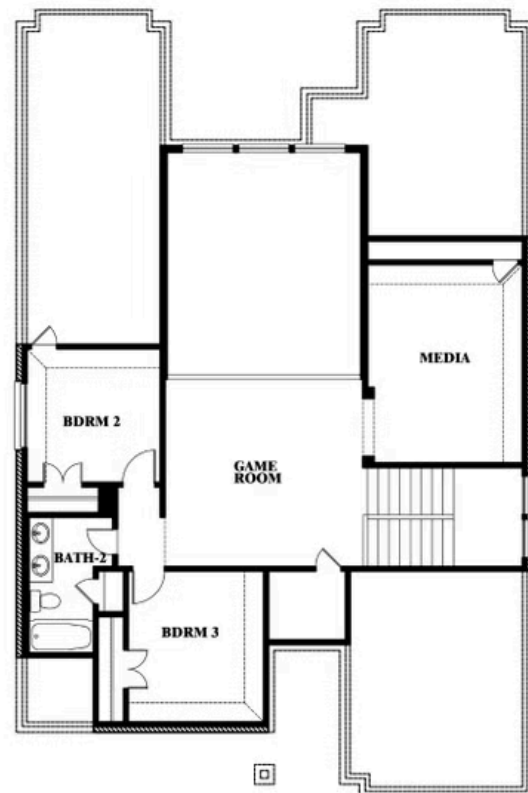

Violet II

HOMES FROM

\$570,990 - \$584,990

CLASSIC SERIES

LEGACY RANCH

2312 RIVER TRAIL, MELISSA, TX 75454

2,591
SQUARE FEET

3
BEDROOMS

Violet II

VIOLET II FLOOR PLAN

LEGACY RANCH

2312 RIVER TRAIL, MELISSA, TX 75454

Violet II

This brochure is for general informational purposes and is to be used as a guide only. Changes may be made during the development process and floorplans, dimensions, fixtures, fittings, finishes and specifications are subject to change without notice. Window placement, balcony configuration, wardrobe sizes and living areas may vary slightly within each plan type. EQUAL HOUSING OPPORTUNITY

Violet II

LEGACY RANCH

2312 RIVER TRAIL, MELISSA, TX 75454

VIOLET II FLOOR PLAN WITH OPTIONAL BEDROOM AT STUDY

Violet II Opt. Bed 5 & Bath 4 at Study

This brochure is for general informational purposes and is to be used as a guide only. Changes may be made during the development process and floorplans, dimensions, fixtures, fittings, finishes and specifications are subject to change without notice. Window placement, balcony configuration, wardrobe sizes and living areas may vary slightly within each plan type. EQUAL HOUSING OPPORTUNITY