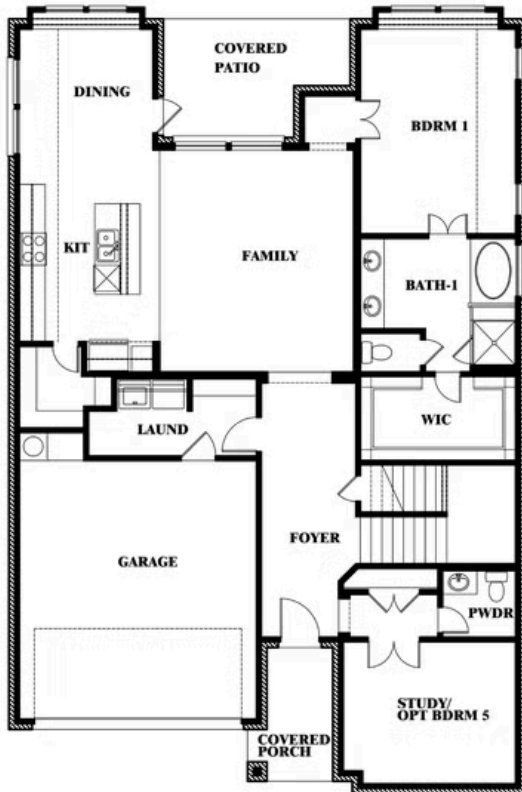

Violet

CLASSIC SERIES

LEGACY RANCH

2312 RIVER TRAIL, MELISSA, TX 75454

HOMES FROM

\$560,990 - \$574,990

2,381
SQUARE FEET

3
BEDROOMS

Violet

VIOLET FLOOR PLAN

LEGACY RANCH

2312 RIVER TRAIL, MELISSA, TX 75454

Violet

This brochure is for general informational purposes and is to be used as a guide only. Changes may be made during the development process and floorplans, dimensions, fixtures, fittings, finishes and specifications are subject to change without notice. Window placement, balcony configuration, wardrobe sizes and living areas may vary slightly within each plan type. EQUAL HOUSING OPPORTUNITY

Violet

LEGACY RANCH

2312 RIVER TRAIL, MELISSA, TX 75454

VIOLET FLOOR PLAN WITH OPTIONAL BEDROOM AT STUDY

Violet Opt. Bed 5 & Bath 4 at Study

This brochure is for general informational purposes and is to be used as a guide only. Changes may be made during the development process and floorplans, dimensions, fixtures, fittings, finishes and specifications are subject to change without notice. Window placement, balcony configuration, wardrobe sizes and living areas may vary slightly within each plan type. EQUAL HOUSING OPPORTUNITY