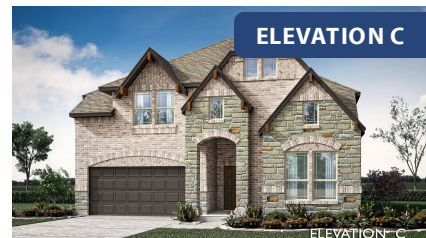

## LEGACY RANCH

2312 RIVER TRAIL, MELISSA, TX 75454

HOMES FROM

**\$560,990 - \$574,990**

**2,381**  
SQUARE FEET

**3**  
BEDROOMS

**2.5**  
BATHROOMS

**2**  
CAR GARAGE

**ELEVATION A**

**ELEVATION AS**

ELEVATION AS

**ELEVATION B**

ELEVATION B

**ELEVATION C**

ELEVATION C

**ELEVATION D**