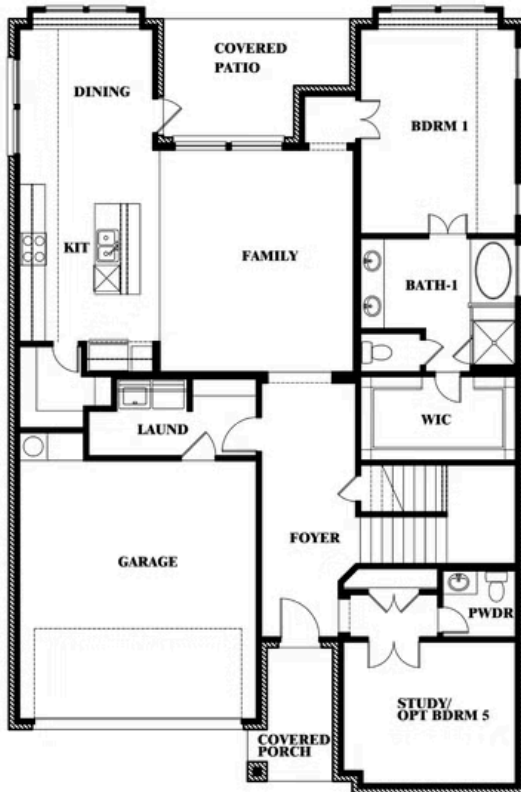

Violet

CLASSIC SERIES

LEGACY RANCH

2312 RIVER TRAIL, MELISSA, TX 75454

HOMES FROM

\$560,990 - \$574,990

2,381
SQUARE FEET

3
BEDROOMS

Violet

VIOLET FLOOR PLAN

LEGACY RANCH

2312 RIVER TRAIL, MELISSA, TX 75454

Violet

This brochure is for general informational purposes and is to be used as a guide only. Changes may be made during the development process and floorplans, dimensions, fixtures, fittings, finishes and specifications are subject to change without notice. Window placement, balcony configuration, wardrobe sizes and living areas may vary slightly within each plan type. EQUAL HOUSING OPPORTUNITY

Violet

LEGACY RANCH

2312 RIVER TRAIL, MELISSA, TX 75454

VIOLET FLOOR PLAN WITH OPTIONAL BEDROOM AT STUDY

Violet Opt. Bed 5 & Bath 4 at Study

This brochure is for general informational purposes and is to be used as a guide only. Changes may be made during the development process and floorplans, dimensions, fixtures, fittings, finishes and specifications are subject to change without notice. Window placement, balcony configuration, wardrobe sizes and living areas may vary slightly within each plan type. EQUAL HOUSING OPPORTUNITY