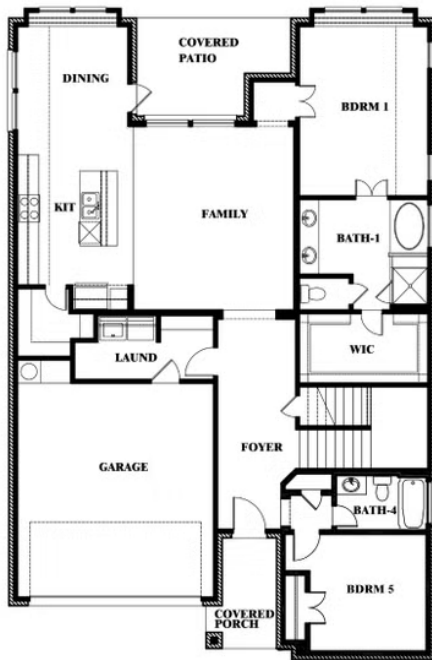

Violet

LEGACY RANCH

2312 RIVER TRAIL, MELISSA, TX 75454

VIOLET FLOOR PLAN WITH OPTIONAL BEDROOM AT STUDY

Violet
Opt. Bed 5 & Bath 4 at Study