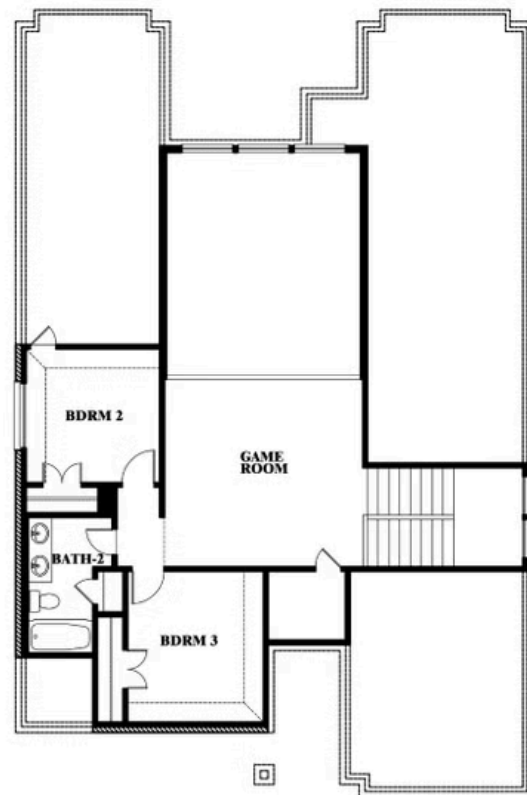

Violet

VIOLET FLOOR PLAN

LEGACY RANCH

2312 RIVER TRAIL, MELISSA, TX 75454

Violet

This brochure is for general informational purposes and is to be used as a guide only. Changes may be made during the development process and floorplans, dimensions, fixtures, fittings, finishes and specifications are subject to change without notice. Window placement, balcony configuration, wardrobe sizes and living areas may vary slightly within each plan type. EQUAL HOUSING OPPORTUNITY

Violet

LEGACY RANCH

2312 RIVER TRAIL, MELISSA, TX 75454

VIOLET FLOOR PLAN WITH OPTIONAL BEDROOM AT STUDY

Violet Opt. Bed 5 & Bath 4 at Study

This brochure is for general informational purposes and is to be used as a guide only. Changes may be made during the development process and floorplans, dimensions, fixtures, fittings, finishes and specifications are subject to change without notice. Window placement, balcony configuration, wardrobe sizes and living areas may vary slightly within each plan type. EQUAL HOUSING OPPORTUNITY