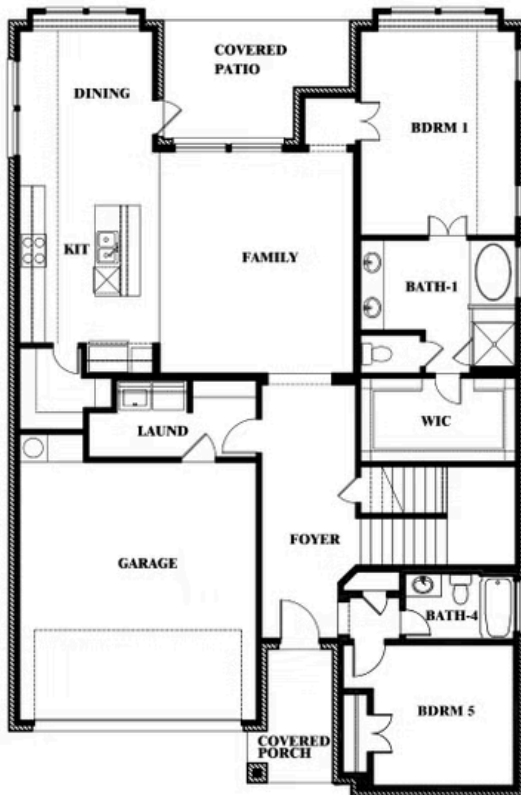

Violet

CLASSIC SERIES

LEGACY RANCH

2312 RIVER TRAIL, MELISSA, TX 75454

HOMES FROM

\$560,990 - \$574,990

2,381
SQUARE FEET

3
BEDROOMS

Violet

VIOLET FLOOR PLAN

LEGACY RANCH

2312 RIVER TRAIL, MELISSA, TX 75454

Violet

This brochure is for general informational purposes and is to be used as a guide only. Changes may be made during the development process and floorplans, dimensions, fixtures, fittings, finishes and specifications are subject to change without notice. Window placement, balcony configuration, wardrobe sizes and living areas may vary slightly within each plan type. EQUAL HOUSING OPPORTUNITY

Violet

LEGACY RANCH

2312 RIVER TRAIL, MELISSA, TX 75454

VIOLET FLOOR PLAN WITH OPTIONAL BEDROOM AT STUDY

Violet Opt. Bed 5 & Bath 4 at Study

This brochure is for general informational purposes and is to be used as a guide only. Changes may be made during the development process and floorplans, dimensions, fixtures, fittings, finishes and specifications are subject to change without notice. Window placement, balcony configuration, wardrobe sizes and living areas may vary slightly within each plan type. EQUAL HOUSING OPPORTUNITY