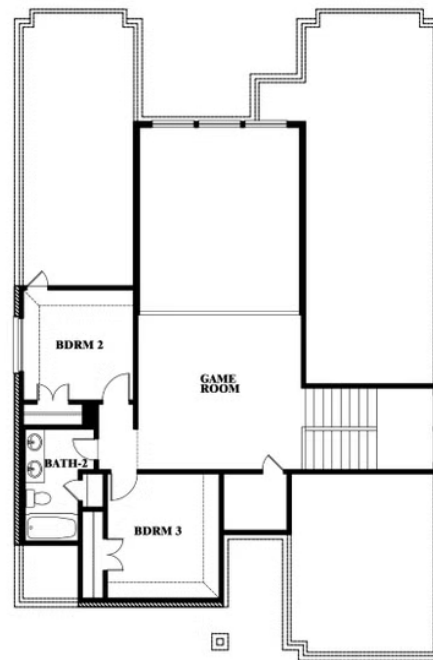

Violet

LEGACY RANCH

2312 RIVER TRAIL, MELISSA, TX 75454

VIOLET FLOOR PLAN WITH OPTIONAL BEDROOM AT STUDY

Violet
Opt. Bed 5 & Bath 4 at Study