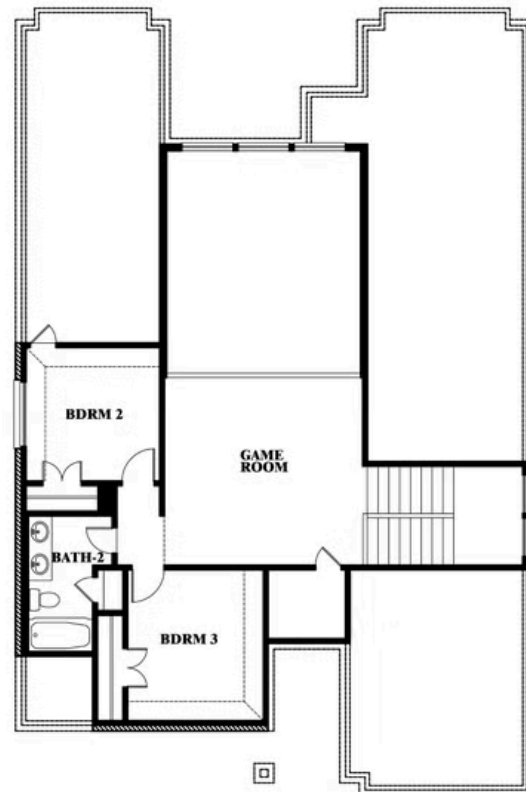

Violet

VIOLET FLOOR PLAN

LEGACY RANCH

2312 RIVER TRAIL, MELISSA, TX 75454

Violet

This brochure is for general informational purposes and is to be used as a guide only. Changes may be made during the development process and floorplans, dimensions, fixtures, fittings, finishes and specifications are subject to change without notice. Window placement, balcony configuration, wardrobe sizes and living areas may vary slightly within each plan type. EQUAL HOUSING OPPORTUNITY

Violet

LEGACY RANCH

2312 RIVER TRAIL, MELISSA, TX 75454

VIOLET FLOOR PLAN WITH OPTIONAL BEDROOM AT STUDY

Violet Opt. Bed 5 & Bath 4 at Study

This brochure is for general informational purposes and is to be used as a guide only. Changes may be made during the development process and floorplans, dimensions, fixtures, fittings, finishes and specifications are subject to change without notice. Window placement, balcony configuration, wardrobe sizes and living areas may vary slightly within each plan type. EQUAL HOUSING OPPORTUNITY