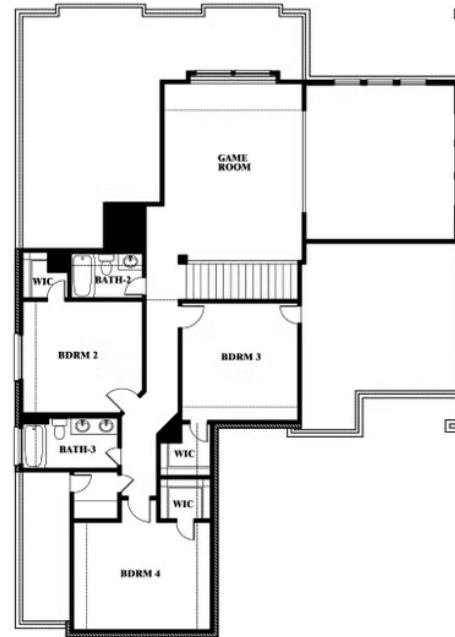

Spring Cress

LEGACY RANCH

2312 RIVER TRAIL, MELISSA, TX 75454

Spring Cress Opt. Bed 6 & Bath 5 at Media