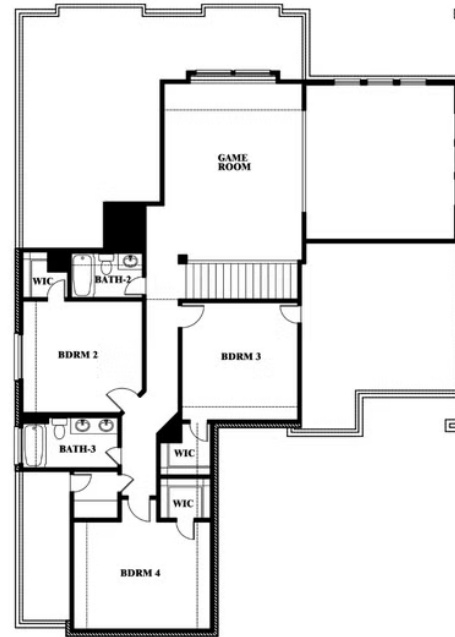

Spring Cress

LEGACY RANCH

2312 RIVER TRAIL, MELISSA, TX 75454

Spring Cress