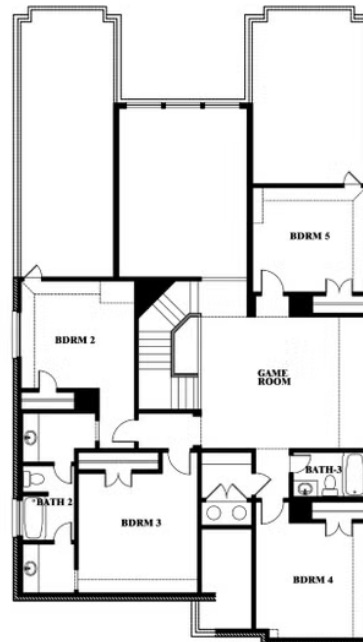

Rose III

LEGACY RANCH

2312 RIVER TRAIL, MELISSA, TX 75454

ROSE III FLOOR PLAN WITH OPTIONAL BED & BATH AT STUDY

Rose III
Opt. Bed & Bath at Study