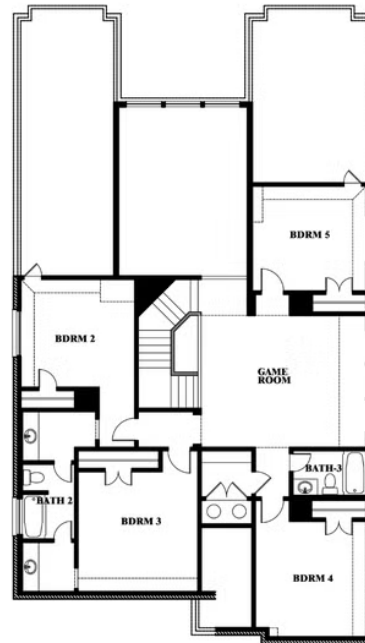

Rose III

ROSE III FLOOR PLAN

LEGACY RANCH

2312 RIVER TRAIL, MELISSA, TX 75454

Rose III