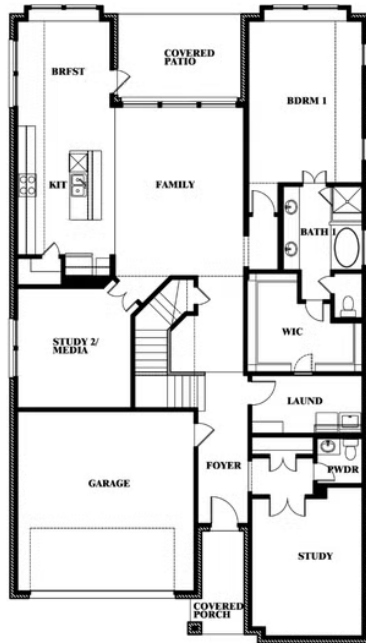

Rose III

ROSE III FLOOR PLAN

LEGACY RANCH

2312 RIVER TRAIL, MELISSA, TX 75454

Rose III