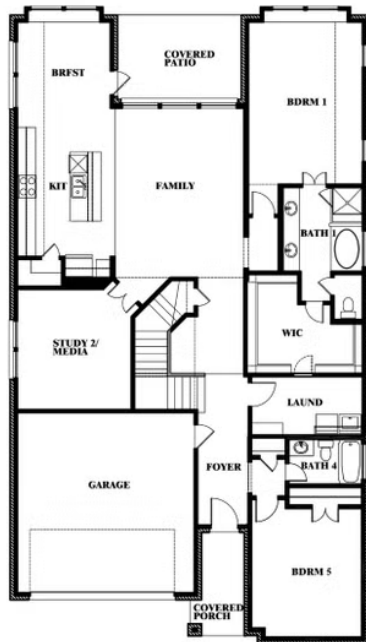

Rose III

LEGACY RANCH

2312 RIVER TRAIL, MELISSA, TX 75454

ROSE III FLOOR PLAN WITH OPTIONAL BED & BATH AT STUDY

Rose III
Opt. Bed & Bath at Study