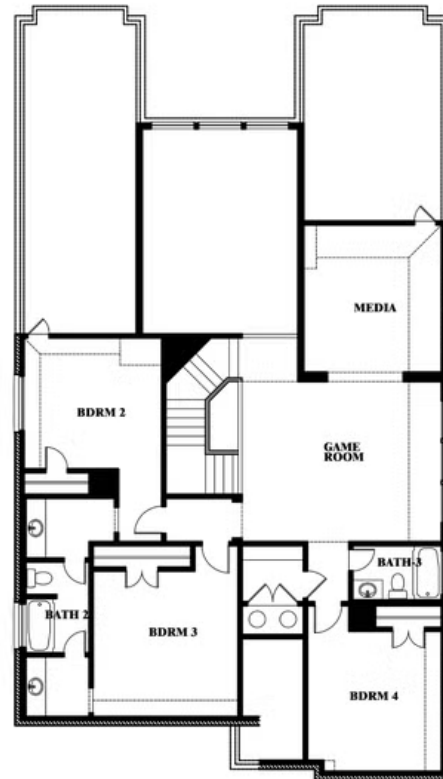

# 2312 River Trail

MELISSA, TX 75454

**LEGACY RANCH**

ROSE II FLOOR PLAN

**3557**  
SQUARE FEET**4**  
BEDROOMS**3.5**  
BATHROOMS**2.5**  
CAR GARAGE

The Classic Series Rose II floor plan is a two-story home with four bedrooms and three bathrooms. Features of this plan include a covered porch, large family room, study, open kitchen with custom cabinets and island, a primary suite with an ensuite bathroom, walk-in closet and garden tub; an upstairs game room, and an upstairs media room. Contact us or visit our model home for more information about building this plan.

# 2312 River Trail

MELISSA, TX 75454

ROSE II FLOOR PLAN

**ROSE II FLOOR PLAN**

## Rose II

This brochure is for general informational purposes and is to be used as a guide only. Changes may be made during the development process and floorplans, dimensions, fixtures, fittings, finishes and specifications are subject to change without notice. Window placement, balcony configuration, wardrobe sizes and living areas may vary slightly within each plan type. EQUAL HOUSING OPPORTUNITY