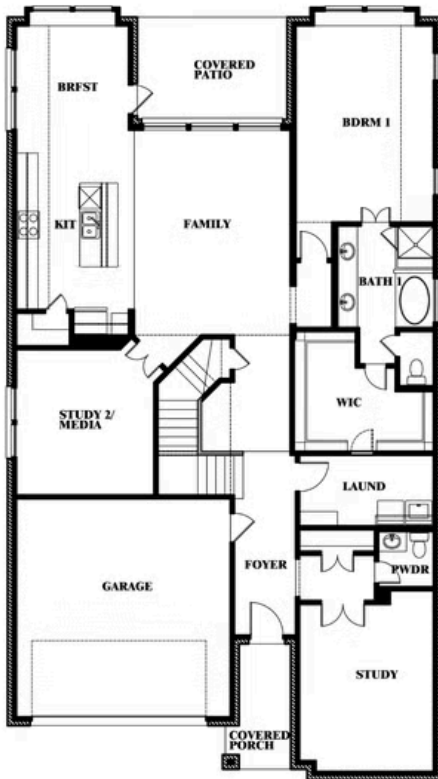

2312 River Trail

MELISSA, TX 75454

ROSE II FLOOR PLAN

ROSE II FLOOR PLAN

Rose II

This brochure is for general informational purposes and is to be used as a guide only. Changes may be made during the development process and floorplans, dimensions, fixtures, fittings, finishes and specifications are subject to change without notice. Window placement, balcony configuration, wardrobe sizes and living areas may vary slightly within each plan type. EQUAL HOUSING OPPORTUNITY

Document generated Dec 21, 2024. Prices, plans, square footage, features and materials are subject to change at any time without notice and vary among communities. Listed prices are for informational purposes only, are not binding, and do not create any contractual obligation(s). The price of any home is dependent on numerous factors, all of which are unique to a specific home, and is not guaranteed until specified in a binding contract. Pricing of elevations and additional optional beds/baths vary per plan. Some plans require a premium homesite. Please ask the Community Manager for details. Renderings of homes are artist concepts and may not reflect exact colors and materials.