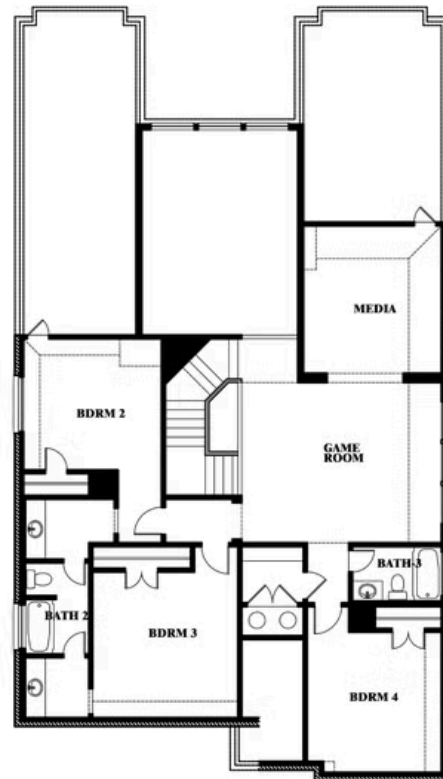

# 2312 River Trail

MELISSA, TX 75454

**LEGACY RANCH**  
ROSE II FLOOR PLAN**3557**  
SQUARE FEET**4**  
BEDROOMS**3.5**  
BATHROOMS**2.5**  
CAR GARAGE

The Classic Series Rose II floor plan is a two-story home with four bedrooms and three bathrooms. Features of this plan include a covered porch, large family room, study, open kitchen with custom cabinets and island, a primary suite with an ensuite bathroom, walk-in closet and garden tub; an upstairs game room, and an upstairs media room. Contact us or visit our model home for more information about building this plan.

# 2312 River Trail

MELISSA, TX 75454

ROSE II FLOOR PLAN

**ROSE II FLOOR PLAN**

## Rose II

This brochure is for general informational purposes and is to be used as a guide only. Changes may be made during the development process and floorplans, dimensions, fixtures, fittings, finishes and specifications are subject to change without notice. Window placement, balcony configuration, wardrobe sizes and living areas may vary slightly within each plan type. EQUAL HOUSING OPPORTUNITY