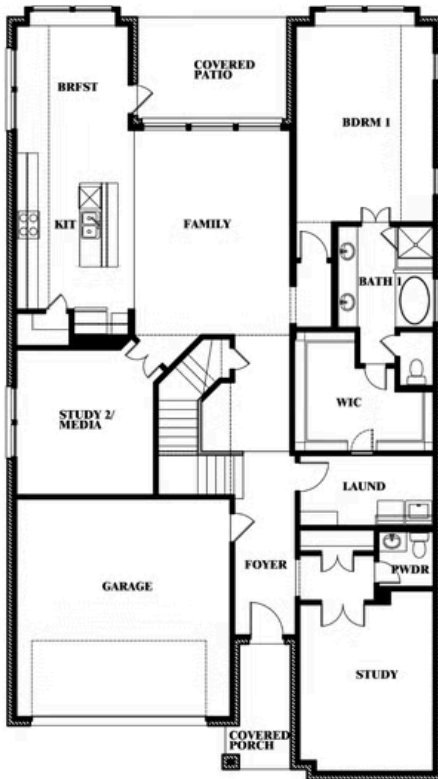

# 2312 River Trail

MELISSA, TX 75454

**LEGACY RANCH**  
ROSE II FLOOR PLAN**3557**  
SQUARE FEET**4**  
BEDROOMS**3.5**  
BATHROOMS**2.5**  
CAR GARAGE

The Classic Series Rose II floor plan is a two-story home with four bedrooms and three bathrooms. Features of this plan include a covered porch, large family room, study, open kitchen with custom cabinets and island, a primary suite with an ensuite bathroom, walk-in closet and garden tub; an upstairs game room, and an upstairs media room. Contact us or visit our model home for more information about building this plan.

# 2312 River Trail

MELISSA, TX 75454

ROSE II FLOOR PLAN

**ROSE II FLOOR PLAN**

## Rose II

This brochure is for general informational purposes and is to be used as a guide only. Changes may be made during the development process and floorplans, dimensions, fixtures, fittings, finishes and specifications are subject to change without notice. Window placement, balcony configuration, wardrobe sizes and living areas may vary slightly within each plan type. EQUAL HOUSING OPPORTUNITY