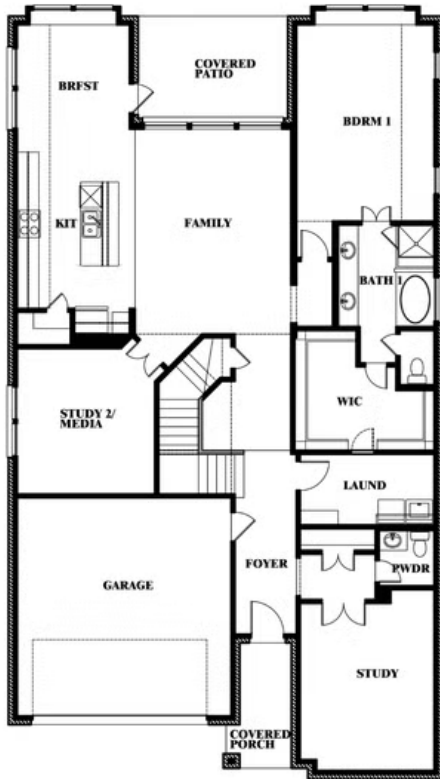

# 2312 River Trail

MELISSA, TX 75454

**LEGACY RANCH**

ROSE II FLOOR PLAN

**3557**  
SQUARE FEET**4**  
BEDROOMS**3.5**  
BATHROOMS**2.5**  
CAR GARAGE

The Classic Series Rose II floor plan is a two-story home with four bedrooms and three bathrooms. Features of this plan include a covered porch, large family room, study, open kitchen with custom cabinets and island, a primary suite with an ensuite bathroom, walk-in closet and garden tub; an upstairs game room, and an upstairs media room. Contact us or visit our model home for more information about building this plan.

# 2312 River Trail

MELISSA, TX 75454

ROSE II FLOOR PLAN

**ROSE II FLOOR PLAN**

## Rose II

This brochure is for general informational purposes and is to be used as a guide only. Changes may be made during the development process and floorplans, dimensions, fixtures, fittings, finishes and specifications are subject to change without notice. Window placement, balcony configuration, wardrobe sizes and living areas may vary slightly within each plan type. EQUAL HOUSING OPPORTUNITY