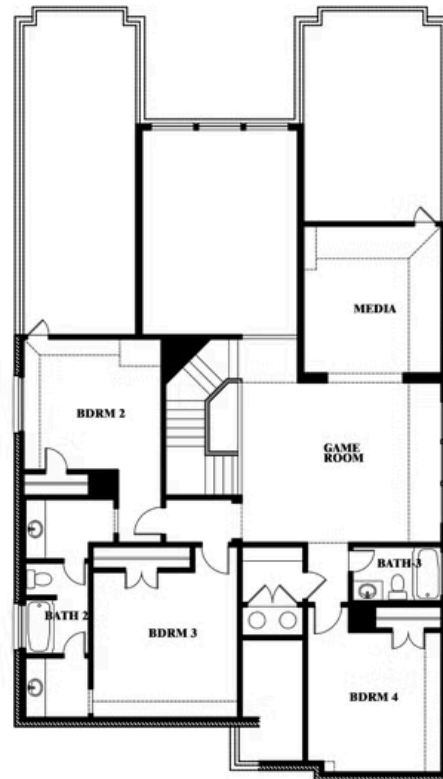

2312 River Trail

MELISSA, TX 75454

ROSE II FLOOR PLAN

ROSE II FLOOR PLAN

Rose II

This brochure is for general informational purposes and is to be used as a guide only. Changes may be made during the development process and floorplans, dimensions, fixtures, fittings, finishes and specifications are subject to change without notice. Window placement, balcony configuration, wardrobe sizes and living areas may vary slightly within each plan type. EQUAL HOUSING OPPORTUNITY

Document generated Dec 21, 2024. Prices, plans, square footage, features and materials are subject to change at any time without notice and vary among communities. Listed prices are for informational purposes only, are not binding, and do not create any contractual obligation(s). The price of any home is dependent on numerous factors, all of which are unique to a specific home, and is not guaranteed until specified in a binding contract. Pricing of elevations and additional optional beds/baths vary per plan. Some plans require a premium homesite. Please ask the Community Manager for details. Renderings of homes are artist concepts and may not reflect exact colors and materials.