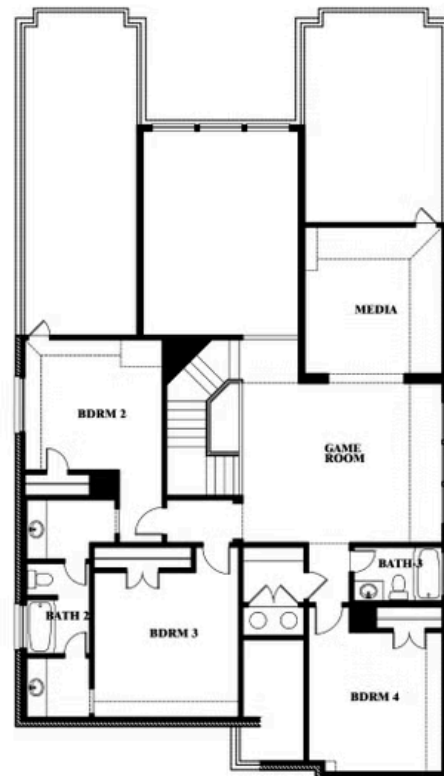

Rose II

LEGACY RANCH

2312 RIVER TRAIL, MELISSA, TX 75454

ROSE II FLOOR PLAN WITH OPTIONAL BED & BATH AT STUDY

Rose II Opt. Bed & Bath at Study

This brochure is for general informational purposes and is to be used as a guide only. Changes may be made during the development process and floorplans, dimensions, fixtures, fittings, finishes and specifications are subject to change without notice. Window placement, balcony configuration, wardrobe sizes and living areas may vary slightly within each plan type. EQUAL HOUSING OPPORTUNITY

Document generated Dec 30, 2024. Prices, plans, square footage, features and materials are subject to change at any time without notice and vary among communities. Listed prices are for informational purposes only, are not binding, and do not create any contractual obligation(s). The price of any home is dependent on numerous factors, all of which are unique to a specific home, and is not guaranteed until specified in a binding contract. Pricing of elevations and additional optional beds/baths vary per plan. Some plans require a premium homesite. Please ask the Community Manager for details. Renderings of homes are artist concepts and may not reflect exact colors and materials.