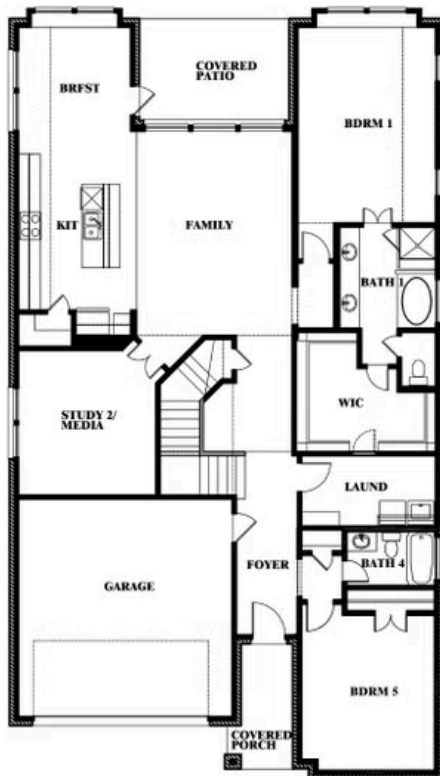

Rose II

LEGACY RANCH

2312 RIVER TRAIL, MELISSA, TX 75454

ROSE II FLOOR PLAN WITH OPTIONAL BED & BATH AT STUDY

Rose II Opt. Bed & Bath at Study

This brochure is for general informational purposes and is to be used as a guide only. Changes may be made during the development process and floorplans, dimensions, fixtures, fittings, finishes and specifications are subject to change without notice. Window placement, balcony configuration, wardrobe sizes and living areas may vary slightly within each plan type. EQUAL HOUSING OPPORTUNITY

Document generated Dec 30, 2024. Prices, plans, square footage, features and materials are subject to change at any time without notice and vary among communities. Listed prices are for informational purposes only, are not binding, and do not create any contractual obligation(s). The price of any home is dependent on numerous factors, all of which are unique to a specific home, and is not guaranteed until specified in a binding contract. Pricing of elevations and additional optional beds/baths vary per plan. Some plans require a premium homesite. Please ask the Community Manager for details. Renderings of homes are artist concepts and may not reflect exact colors and materials.