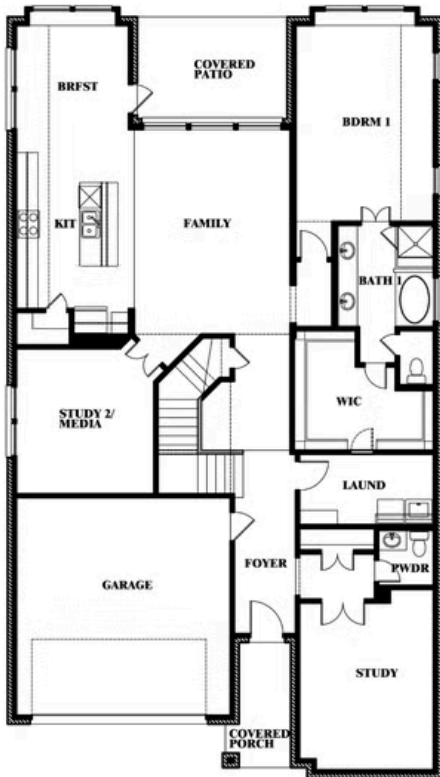

Rose

HOMES FROM

\$628,990 - \$642,990

CLASSIC SERIES

LEGACY RANCH

2312 RIVER TRAIL, MELISSA, TX 75454

3,359
SQUARE FEET

4
BEDROOMS

Rose

ROSE FLOOR PLAN

LEGACY RANCH

2312 RIVER TRAIL, MELISSA, TX 75454

Rose

This brochure is for general informational purposes and is to be used as a guide only. Changes may be made during the development process and floorplans, dimensions, fixtures, fittings, finishes and specifications are subject to change without notice. Window placement, balcony configuration, wardrobe sizes and living areas may vary slightly within each plan type. EQUAL HOUSING OPPORTUNITY

Rose

LEGACY RANCH

2312 RIVER TRAIL, MELISSA, TX 75454

ROSE FLOOR PLAN WITH OPTIONAL BED & BATH AT STUDY

Rose
Opt. Bed & Bath at Study

This brochure is for general informational purposes and is to be used as a guide only. Changes may be made during the development process and floorplans, dimensions, fixtures, fittings, finishes and specifications are subject to change without notice. Window placement, balcony configuration, wardrobe sizes and living areas may vary slightly within each plan type. EQUAL HOUSING OPPORTUNITY