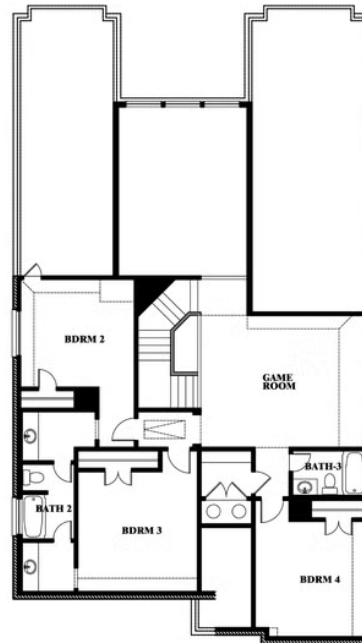

Rose

ROSE FLOOR PLAN

LEGACY RANCH

2312 RIVER TRAIL, MELISSA, TX 75454

Rose