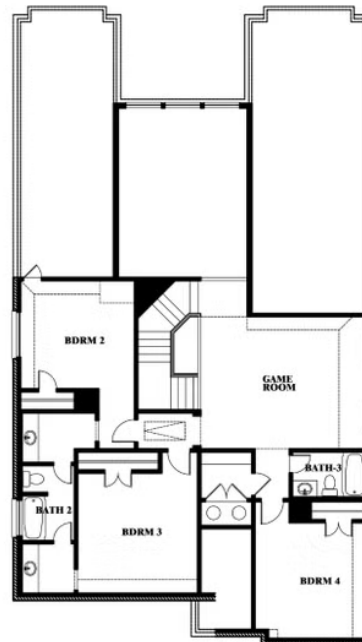

Rose

LEGACY RANCH

2312 RIVER TRAIL, MELISSA, TX 75454

ROSE FLOOR PLAN WITH OPTIONAL BED & BATH AT STUDY

Rose
Opt. Bed & Bath at Study