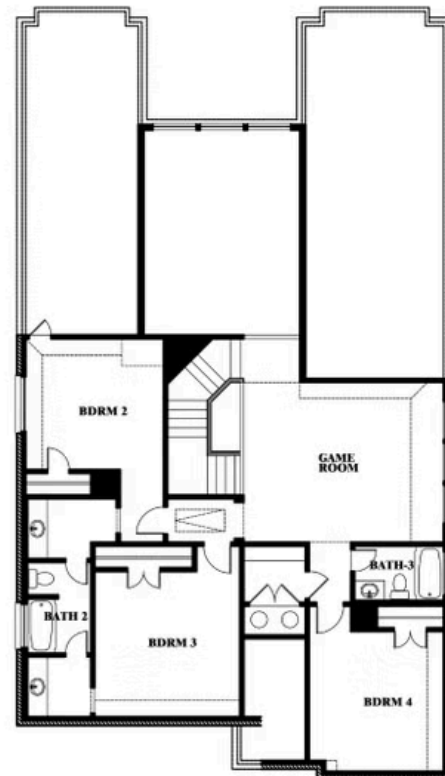

Rose

ROSE FLOOR PLAN

LEGACY RANCH

2312 RIVER TRAIL, MELISSA, TX 75454

Rose

This brochure is for general informational purposes and is to be used as a guide only. Changes may be made during the development process and floorplans, dimensions, fixtures, fittings, finishes and specifications are subject to change without notice. Window placement, balcony configuration, wardrobe sizes and living areas may vary slightly within each plan type. EQUAL HOUSING OPPORTUNITY

Rose

LEGACY RANCH

2312 RIVER TRAIL, MELISSA, TX 75454

ROSE FLOOR PLAN WITH OPTIONAL BED & BATH AT STUDY

Rose
Opt. Bed & Bath at Study

This brochure is for general informational purposes and is to be used as a guide only. Changes may be made during the development process and floorplans, dimensions, fixtures, fittings, finishes and specifications are subject to change without notice. Window placement, balcony configuration, wardrobe sizes and living areas may vary slightly within each plan type. EQUAL HOUSING OPPORTUNITY