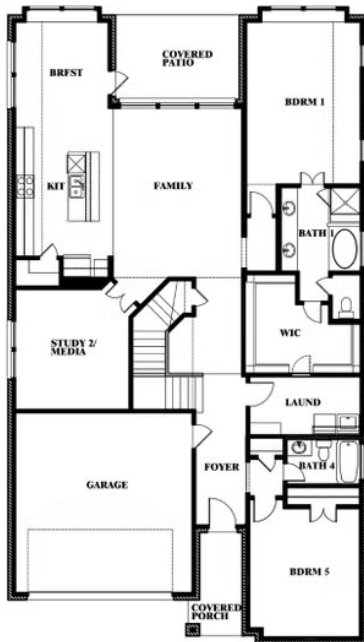

Rose

LEGACY RANCH

2312 RIVER TRAIL, MELISSA, TX 75454

ROSE FLOOR PLAN WITH OPTIONAL BED & BATH AT STUDY

Rose
Opt. Bed & Bath at Study