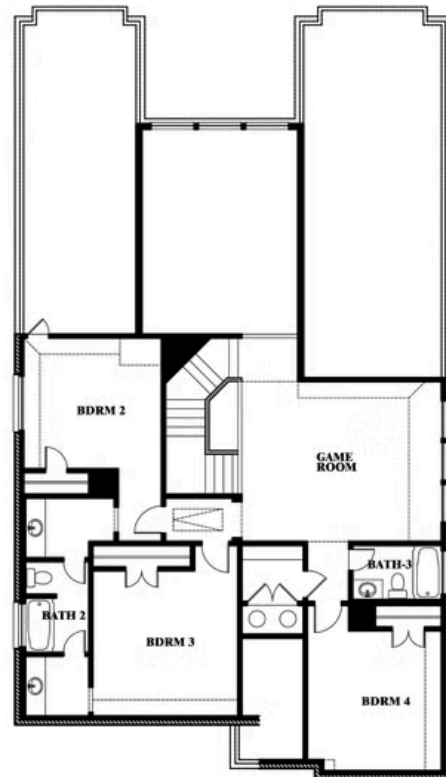

Rose

HOMES FROM

\$628,990 - \$642,990

CLASSIC SERIES

LEGACY RANCH

2312 RIVER TRAIL, MELISSA, TX 75454

3,359
SQUARE FEET

4
BEDROOMS

Rose

ROSE FLOOR PLAN

LEGACY RANCH

2312 RIVER TRAIL, MELISSA, TX 75454

Rose

This brochure is for general informational purposes and is to be used as a guide only. Changes may be made during the development process and floorplans, dimensions, fixtures, fittings, finishes and specifications are subject to change without notice. Window placement, balcony configuration, wardrobe sizes and living areas may vary slightly within each plan type. EQUAL HOUSING OPPORTUNITY

Rose

LEGACY RANCH

2312 RIVER TRAIL, MELISSA, TX 75454

ROSE FLOOR PLAN WITH OPTIONAL BED & BATH AT STUDY

Rose
Opt. Bed & Bath at Study

This brochure is for general informational purposes and is to be used as a guide only. Changes may be made during the development process and floorplans, dimensions, fixtures, fittings, finishes and specifications are subject to change without notice. Window placement, balcony configuration, wardrobe sizes and living areas may vary slightly within each plan type. EQUAL HOUSING OPPORTUNITY