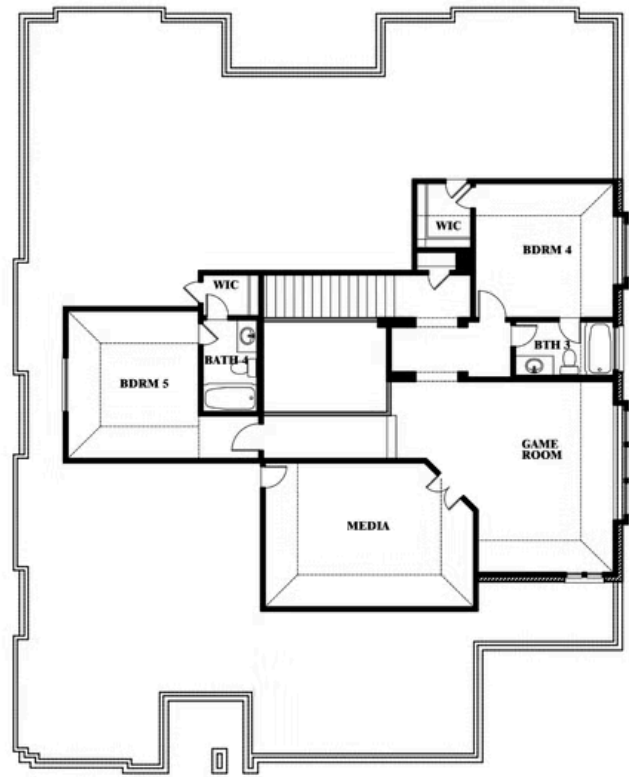

Primrose FE VI

LEGACY RANCH

2312 RIVER TRAIL, MELISSA, TX 75454

Primrose FE VI

This brochure is for general informational purposes and is to be used as a guide only. Changes may be made during the development process and floorplans, dimensions, fixtures, fittings, finishes and specifications are subject to change without notice. Window placement, balcony configuration, wardrobe sizes and living areas may vary slightly within each plan type. EQUAL HOUSING OPPORTUNITY

Document generated Dec 27, 2024. Prices, plans, square footage, features and materials are subject to change at any time without notice and vary among communities. Listed prices are for informational purposes only, are not binding, and do not create any contractual obligation(s). The price of any home is dependent on numerous factors, all of which are unique to a specific home, and is not guaranteed until specified in a binding contract. Pricing of elevations and additional optional beds/baths vary per plan. Some plans require a premium homesite. Please ask the Community Manager for details. Renderings of homes are artist concepts and may not reflect exact colors and materials.