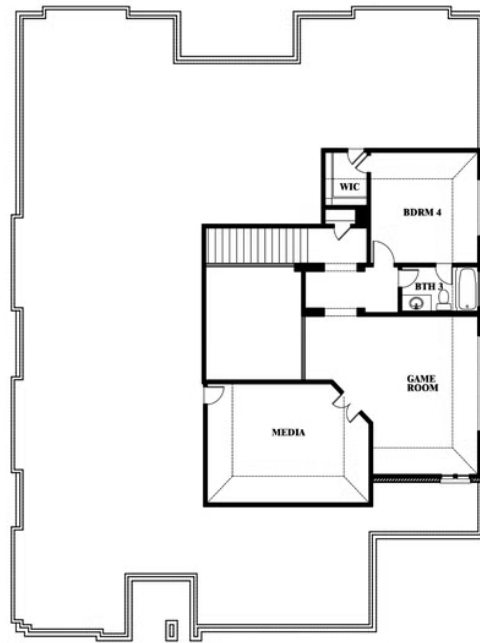

Primrose FE V

LEGACY RANCH

2312 RIVER TRAIL, MELISSA, TX 75454

Primrose FE V