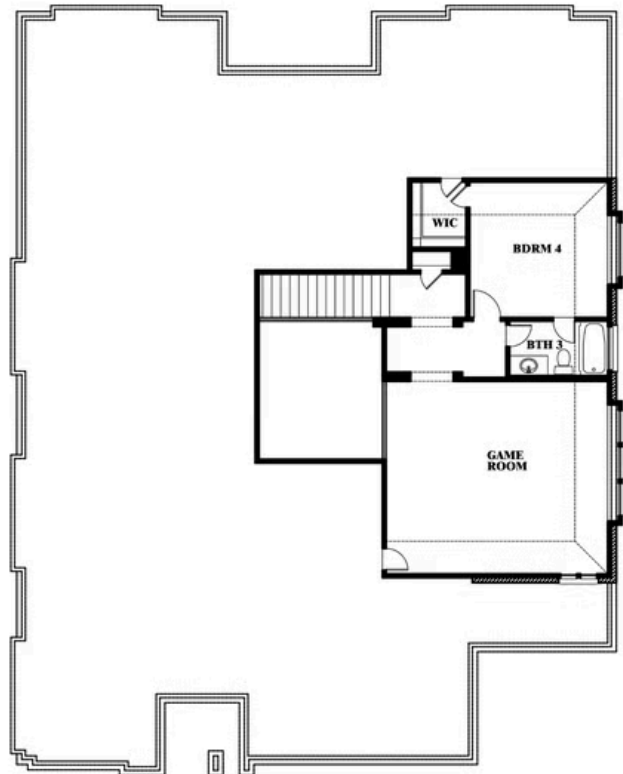

Primrose FE IV

HOMES FROM
\$703,990

CLASSIC SERIES

LEGACY RANCH

2312 RIVER TRAIL, MELISSA, TX 75454

3,543
SQUARE FEET

4
BEDROOMS

3.5
BATHROOMS

3
CAR GARAGE

Primrose FE IV

LEGACY RANCH

2312 RIVER TRAIL, MELISSA, TX 75454

Primrose FE IV

This brochure is for general informational purposes and is to be used as a guide only. Changes may be made during the development process and floorplans, dimensions, fixtures, fittings, finishes and specifications are subject to change without notice. Window placement, balcony configuration, wardrobe sizes and living areas may vary slightly within each plan type. EQUAL HOUSING OPPORTUNITY