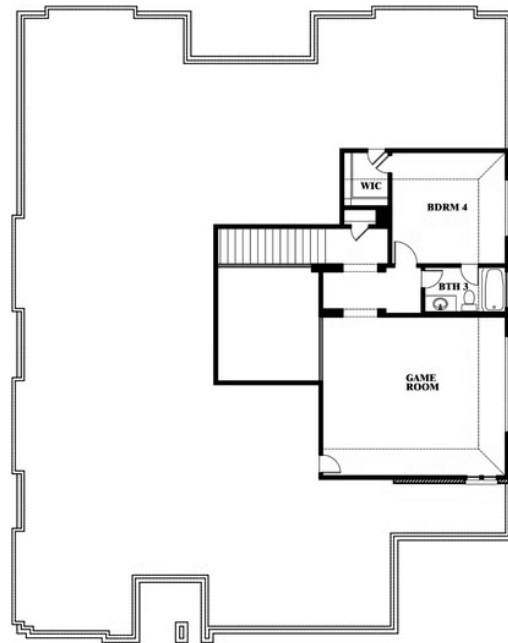

Primrose FE IV

LEGACY RANCH

2312 RIVER TRAIL, MELISSA, TX 75454

Primrose FE IV