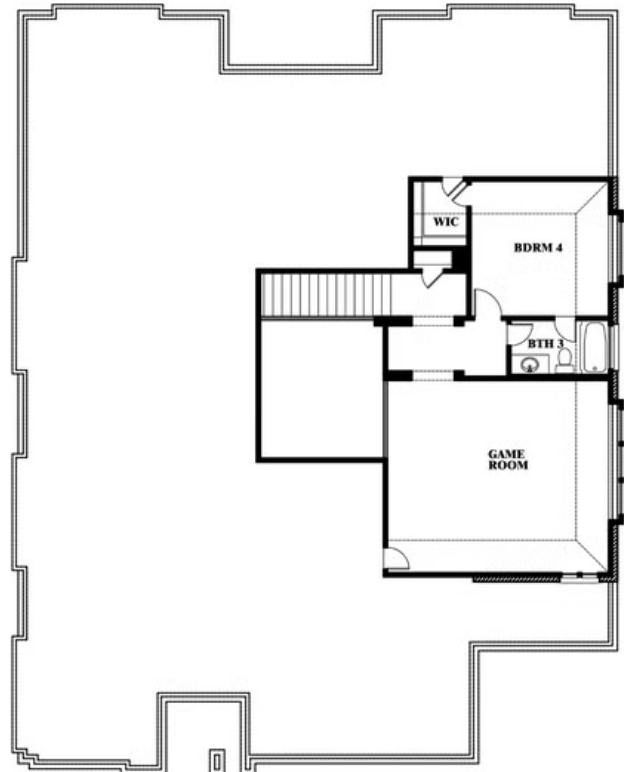

Primrose FE IV

HOMES FROM
\$703,990

CLASSIC SERIES

LEGACY RANCH

2312 RIVER TRAIL, MELISSA, TX 75454

3,543
SQUARE FEET

3
BEDROOMS

3.5
BATHROOMS

3
CAR GARAGE

Primrose FE IV

LEGACY RANCH

2312 RIVER TRAIL, MELISSA, TX 75454

Primrose FE IV

This brochure is for general informational purposes and is to be used as a guide only. Changes may be made during the development process and floorplans, dimensions, fixtures, fittings, finishes and specifications are subject to change without notice. Window placement, balcony configuration, wardrobe sizes and living areas may vary slightly within each plan type. EQUAL HOUSING OPPORTUNITY