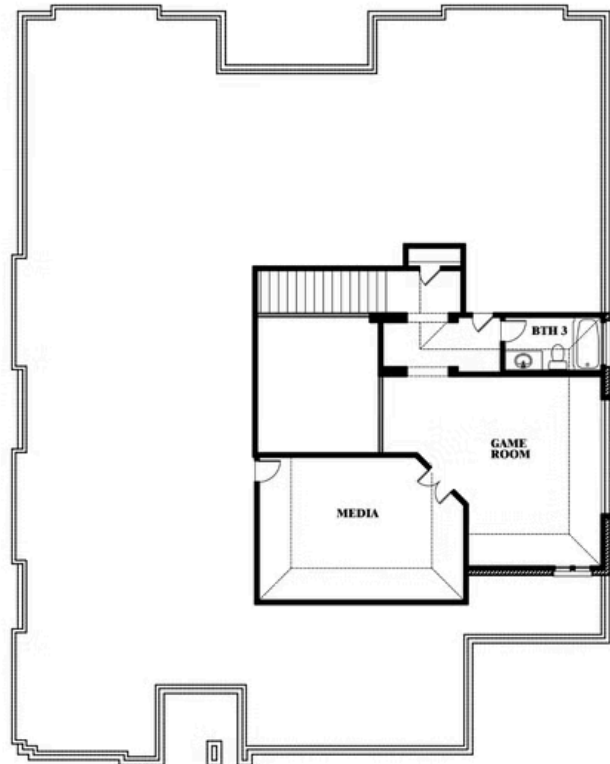

Primrose FE III

HOMES FROM
\$692,990

CLASSIC SERIES

LEGACY RANCH

2312 RIVER TRAIL, MELISSA, TX 75454

3,525
SQUARE FEET

3
BEDROOMS

3.5
BATHROOMS

Primrose FE III

LEGACY RANCH

2312 RIVER TRAIL, MELISSA, TX 75454

Primrose FE III

This brochure is for general informational purposes and is to be used as a guide only. Changes may be made during the development process and floorplans, dimensions, fixtures, fittings, finishes and specifications are subject to change without notice. Window placement, balcony configuration, wardrobe sizes and living areas may vary slightly within each plan type. EQUAL HOUSING OPPORTUNITY