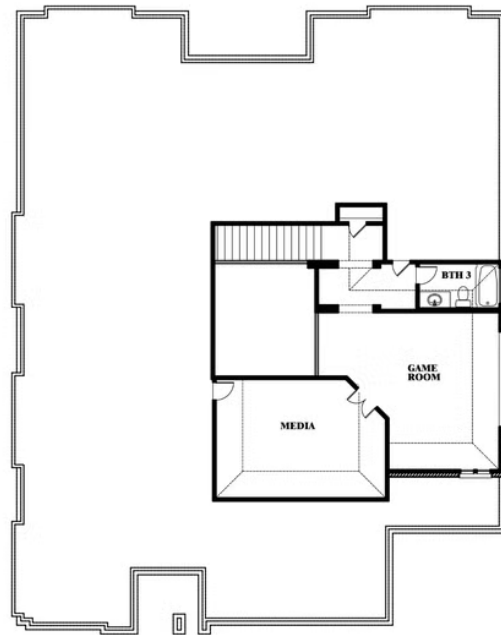

Primrose FE III

LEGACY RANCH

2312 RIVER TRAIL, MELISSA, TX 75454

Primrose FE III