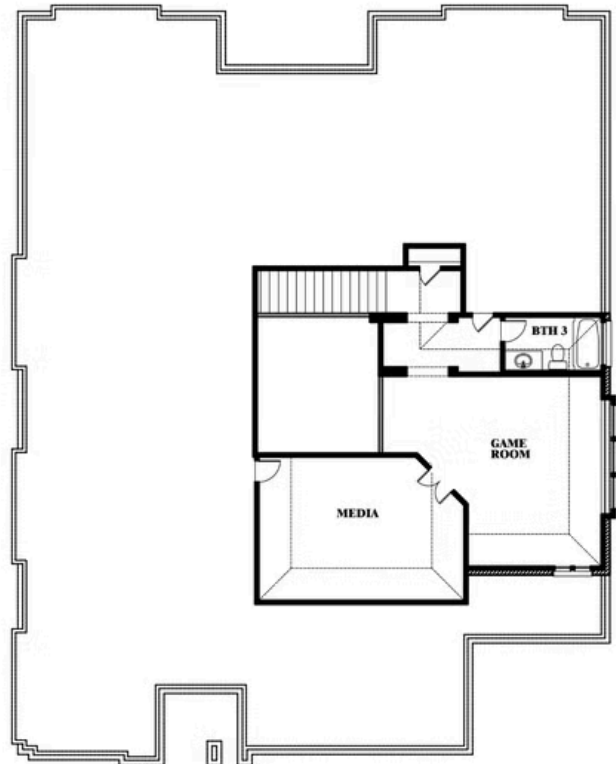

Primrose FE III

HOMES FROM
\$692,990

CLASSIC SERIES

LEGACY RANCH

2312 RIVER TRAIL, MELISSA, TX 75454

3,525
SQUARE FEET

3
BEDROOMS

3.5
BATHROOMS

3
CAR GARAGE

Primrose FE III

LEGACY RANCH

2312 RIVER TRAIL, MELISSA, TX 75454

Primrose FE III

This brochure is for general informational purposes and is to be used as a guide only. Changes may be made during the development process and floorplans, dimensions, fixtures, fittings, finishes and specifications are subject to change without notice. Window placement, balcony configuration, wardrobe sizes and living areas may vary slightly within each plan type. EQUAL HOUSING OPPORTUNITY