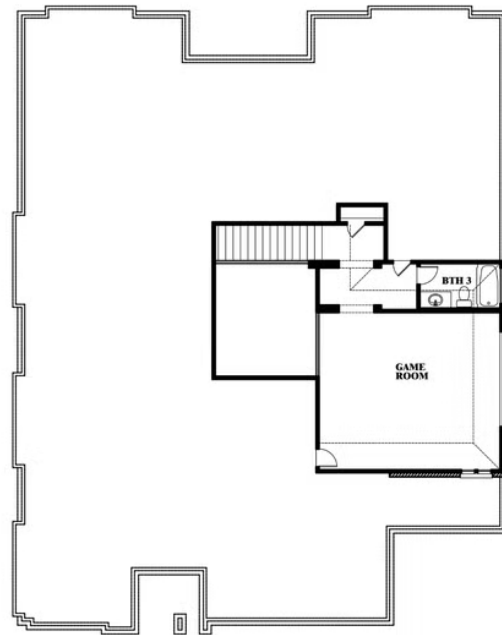

Primrose FE II

LEGACY RANCH

2312 RIVER TRAIL, MELISSA, TX 75454

Primrose FE II