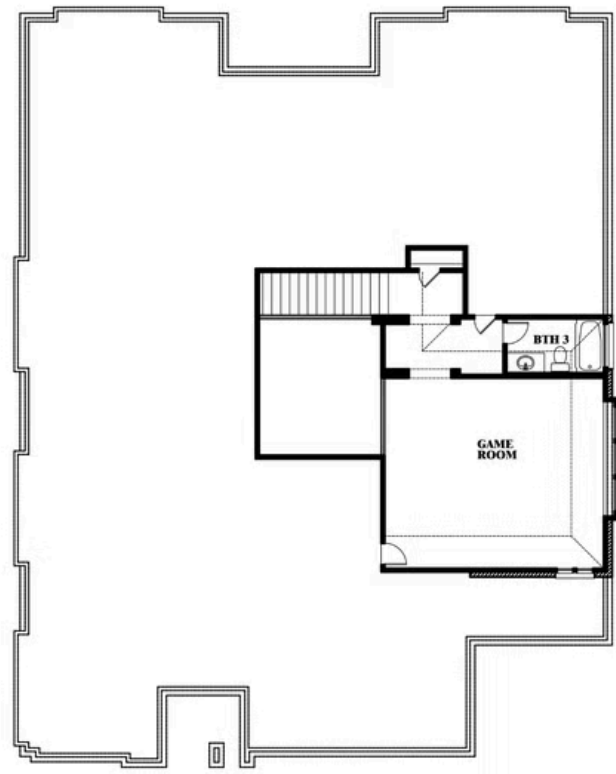

Primrose FE II

HOMES FROM
\$683,990

CLASSIC SERIES

LEGACY RANCH

2312 RIVER TRAIL, MELISSA, TX 75454

3,336
SQUARE FEET

3
BEDROOMS

3.5
BATHROOMS

Primrose FE II

LEGACY RANCH

2312 RIVER TRAIL, MELISSA, TX 75454

Primrose FE II

This brochure is for general informational purposes and is to be used as a guide only. Changes may be made during the development process and floorplans, dimensions, fixtures, fittings, finishes and specifications are subject to change without notice. Window placement, balcony configuration, wardrobe sizes and living areas may vary slightly within each plan type. EQUAL HOUSING OPPORTUNITY