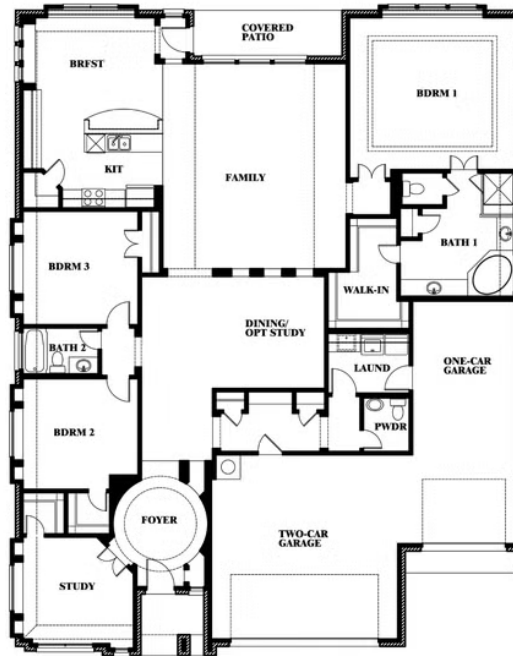

Primrose FE

LEGACY RANCH

2312 RIVER TRAIL, MELISSA, TX 75454

Primrose FE