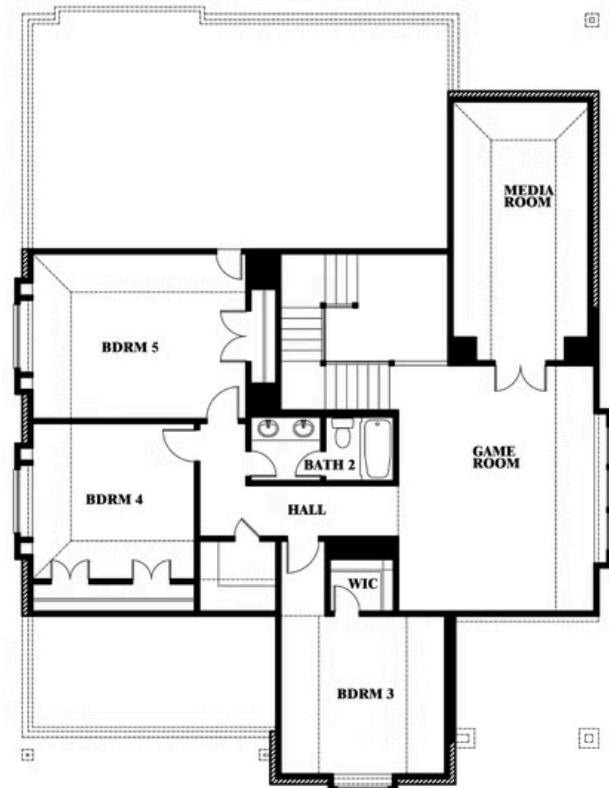

Magnolia II

HOMES FROM

\$603,990 - \$617,990

CLASSIC SERIES

LEGACY RANCH

2312 RIVER TRAIL, MELISSA, TX 75454

3,430

SQUARE FEET

Magnolia II

LEGACY RANCH

2312 RIVER TRAIL, MELISSA, TX 75454

MAGNOLIA II FLOOR PLAN

Magnolia II

This brochure is for general informational purposes and is to be used as a guide only. Changes may be made during the development process and floorplans, dimensions, fixtures, fittings, finishes and specifications are subject to change without notice. Window placement, balcony configuration, wardrobe sizes and living areas may vary slightly within each plan type. EQUAL HOUSING OPPORTUNITY