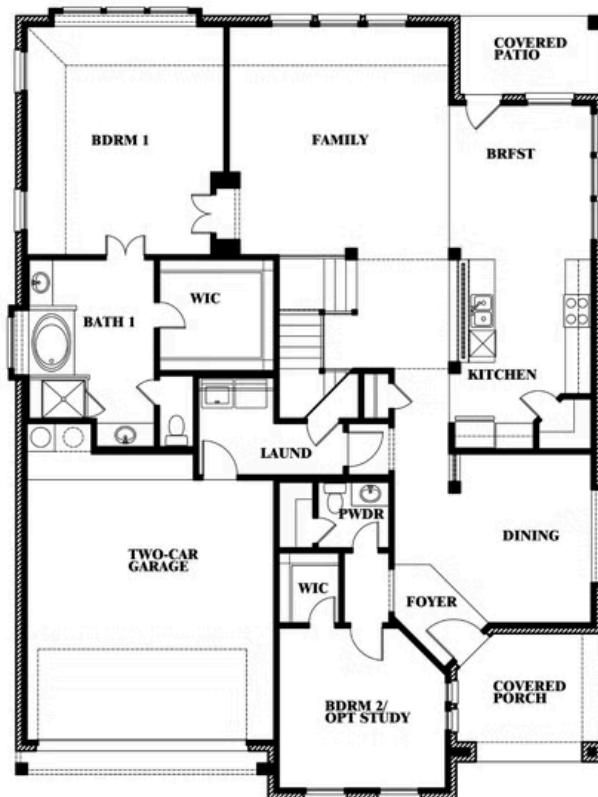

Magnolia II

HOMES FROM

\$603,990 - \$617,990

CLASSIC SERIES

LEGACY RANCH

2312 RIVER TRAIL, MELISSA, TX 75454

3,430

SQUARE FEET

Magnolia II

LEGACY RANCH

2312 RIVER TRAIL, MELISSA, TX 75454

MAGNOLIA II FLOOR PLAN

Magnolia II

This brochure is for general informational purposes and is to be used as a guide only. Changes may be made during the development process and floorplans, dimensions, fixtures, fittings, finishes and specifications are subject to change without notice. Window placement, balcony configuration, wardrobe sizes and living areas may vary slightly within each plan type. EQUAL HOUSING OPPORTUNITY