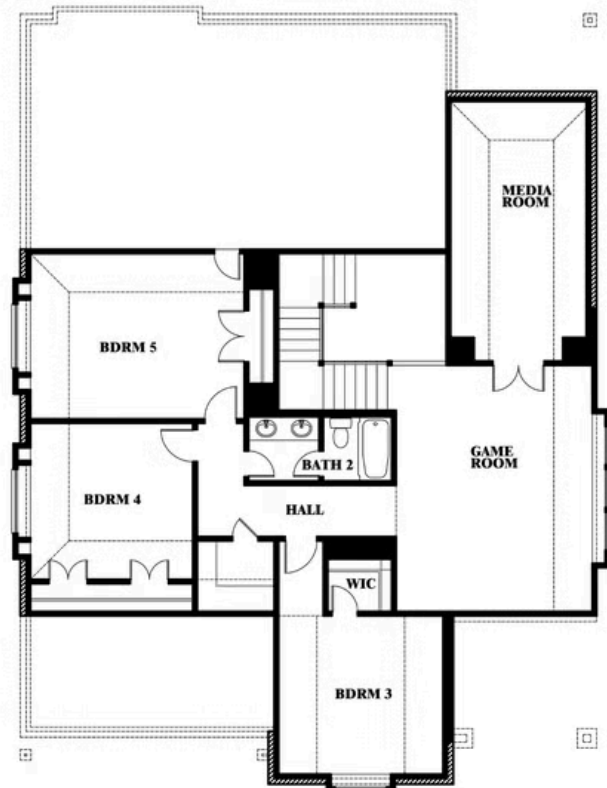

Magnolia II

LEGACY RANCH

2312 RIVER TRAIL, MELISSA, TX 75454

MAGNOLIA II FLOOR PLAN

Magnolia II

This brochure is for general informational purposes and is to be used as a guide only. Changes may be made during the development process and floorplans, dimensions, fixtures, fittings, finishes and specifications are subject to change without notice. Window placement, balcony configuration, wardrobe sizes and living areas may vary slightly within each plan type. EQUAL HOUSING OPPORTUNITY

Document generated Dec 3, 2024. Prices, plans, square footage, features and materials are subject to change at any time without notice and vary among communities. Listed prices are for informational purposes only, are not binding, and do not create any contractual obligation(s). The price of any home is dependent on numerous factors, all of which are unique to a specific home, and is not guaranteed until specified in a binding contract. Pricing of elevations and additional optional beds/baths vary per plan. Some plans require a premium homesite. Please ask the Community Manager for details. Renderings of homes are artist concepts and may not reflect exact colors and materials.