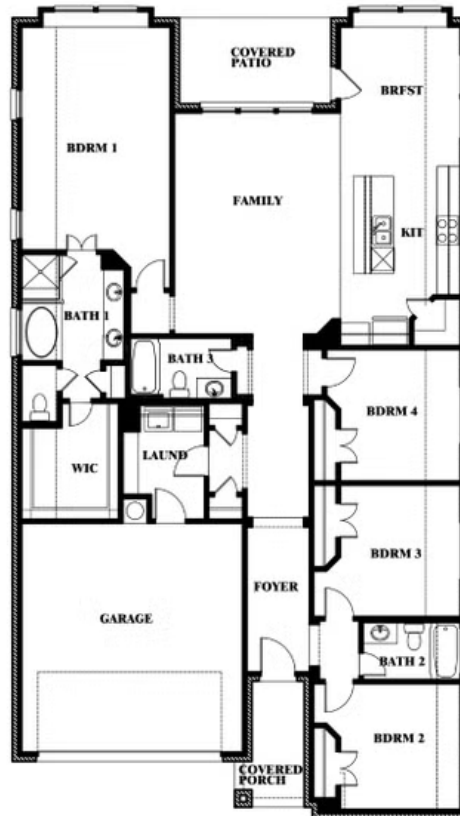

2310 River Trail

MELISSA, TX 75454

LEGACY RANCH
JASMINE FLOOR PLAN**2098**
SQUARE FEET**4**
BEDROOMS**2.0**
BATHROOMS**2**
CAR GARAGE

The Classic Series Jasmine floor plan is a single-story home with four bedrooms and two bathrooms. Features of this plan include a covered porch, large family room, open kitchen with custom cabinets and an island, and a primary suite with an ensuite bathroom and a walk-in closet. Contact us or visit our model home for more information about building this plan.

2310 River Trail

MELISSA, TX 75454

JASMINE FLOOR PLAN

JASMINE FLOOR PLAN WITH OPTIONAL BATH 3

Jasmine
Opt. Bath 3 at Closet

This brochure is for general informational purposes and is to be used as a guide only. Changes may be made during the development process and floorplans, dimensions, fixtures, fittings, finishes and specifications are subject to change without notice. Window placement, balcony configuration, wardrobe sizes and living areas may vary slightly within each plan type. EQUAL HOUSING OPPORTUNITY