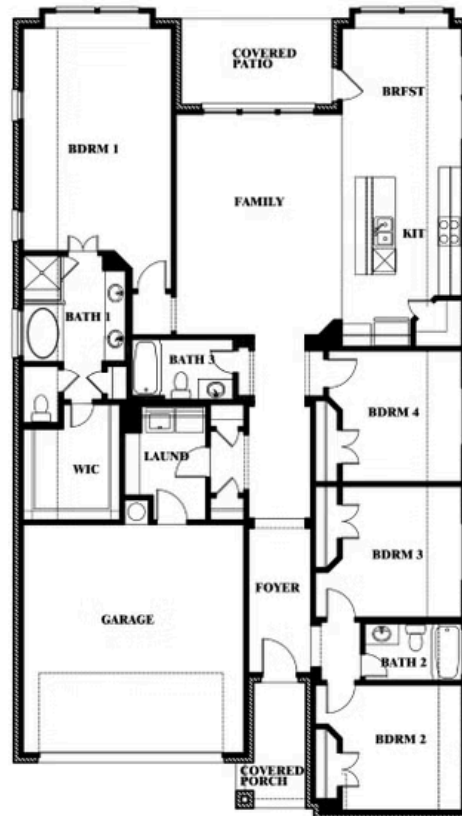

# 2310 River Trail

MELISSA, TX 75454

**LEGACY RANCH**  
JASMINE FLOOR PLAN**2098**  
SQUARE FEET**3**  
BEDROOMS**2.0**  
BATHROOMS**2**  
CAR GARAGE

The Classic Series Jasmine floor plan is a single-story home with four bedrooms and two bathrooms. Features of this plan include a covered porch, large family room, open kitchen with custom cabinets and an island, and a primary suite with an ensuite bathroom and a walk-in closet. Contact us or visit our model home for more information about building this plan.

## 2310 River Trail

MELISSA, TX 75454

JASMINE FLOOR PLAN

**JASMINE FLOOR PLAN WITH OPTIONAL BATH 3**

Jasmine  
Opt. Bath 3 at Closet

This brochure is for general informational purposes and is to be used as a guide only. Changes may be made during the development process and floorplans, dimensions, fixtures, fittings, finishes and specifications are subject to change without notice. Window placement, balcony configuration, wardrobe sizes and living areas may vary slightly within each plan type. EQUAL HOUSING OPPORTUNITY