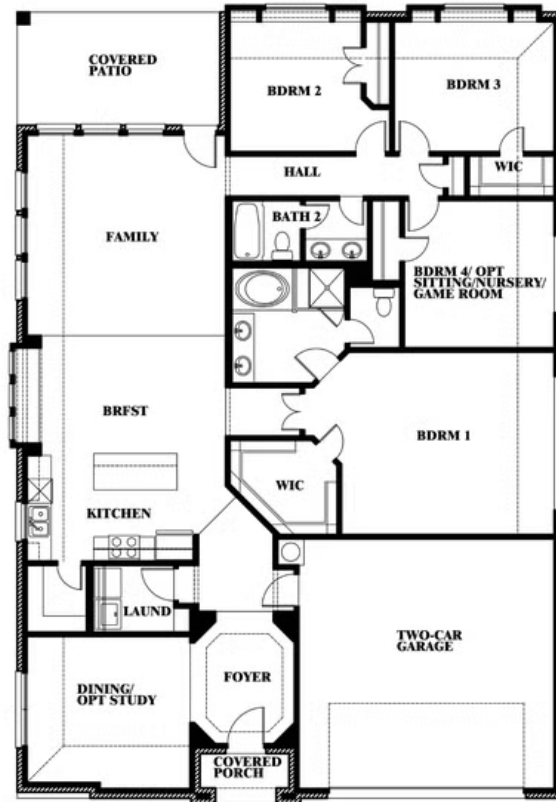

Hawthorne

HOMES FROM

\$507,990 - \$521,990

CLASSIC SERIES

LEGACY RANCH

2312 RIVER TRAIL, MELISSA, TX 75454

2,235
SQUARE FEET

4
BEDROOMS

2.0
BATHROOMS

2
CAR GARAGE

ELEVATION A

ELEVATION B

ELEVATION B

ELEVATION C

ELEVATION C

Hawthorne

LEGACY RANCH

2312 RIVER TRAIL, MELISSA, TX 75454

Hawthorne

This brochure is for general informational purposes and is to be used as a guide only. Changes may be made during the development process and floorplans, dimensions, fixtures, fittings, finishes and specifications are subject to change without notice. Window placement, balcony configuration, wardrobe sizes and living areas may vary slightly within each plan type. EQUAL HOUSING OPPORTUNITY

Hawthorne

LEGACY RANCH

2312 RIVER TRAIL, MELISSA, TX 75454

Hawthorne Opt. Deluxe Kitchen

This brochure is for general informational purposes and is to be used as a guide only. Changes may be made during the development process and floorplans, dimensions, fixtures, fittings, finishes and specifications are subject to change without notice. Window placement, balcony configuration, wardrobe sizes and living areas may vary slightly within each plan type. EQUAL HOUSING OPPORTUNITY