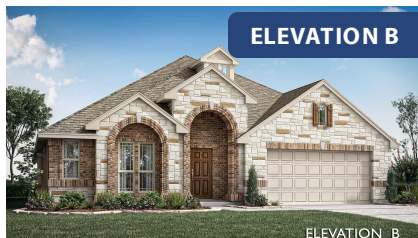

# Hawthorne

HOMES FROM

**\$507,990 - \$521,990**

CLASSIC SERIES

**LEGACY RANCH**

2312 RIVER TRAIL, MELISSA, TX 75454

**2,235**  
SQUARE FEET

**4**  
BEDROOMS

**2.0**  
BATHROOMS

**2**  
CAR GARAGE

**ELEVATION A**

**ELEVATION B**

ELEVATION B

**ELEVATION C**

ELEVATION C