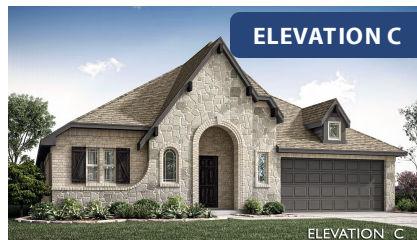

Hawthorne

HOMES FROM

\$507,990 - \$521,990

CLASSIC SERIES

LEGACY RANCH

2312 RIVER TRAIL, MELISSA, TX 75454

2,235
SQUARE FEET

4
BEDROOMS

2.0
BATHROOMS

2
CAR GARAGE

ELEVATION A

ELEVATION B

ELEVATION B

ELEVATION C

ELEVATION C

Hawthorne

LEGACY RANCH

2312 RIVER TRAIL, MELISSA, TX 75454

Hawthorne

This brochure is for general informational purposes and is to be used as a guide only. Changes may be made during the development process and floorplans, dimensions, fixtures, fittings, finishes and specifications are subject to change without notice. Window placement, balcony configuration, wardrobe sizes and living areas may vary slightly within each plan type. EQUAL HOUSING OPPORTUNITY