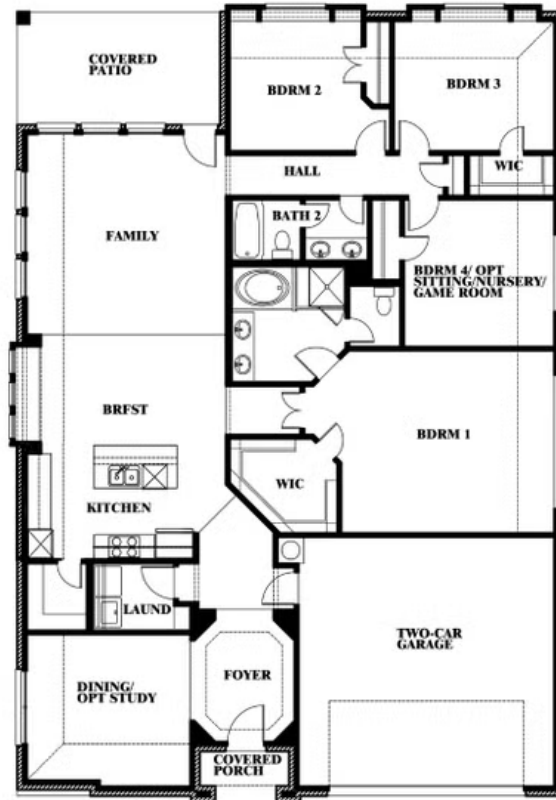

Hawthorne

HOMES FROM

\$507,990 - \$521,990

CLASSIC SERIES

LEGACY RANCH

2312 RIVER TRAIL, MELISSA, TX 75454

2,235
SQUARE FEET

4
BEDROOMS

2.0
BATHROOMS

2
CAR GARAGE

ELEVATION A

ELEVATION B

ELEVATION B

ELEVATION C

ELEVATION C

Hawthorne

LEGACY RANCH

2312 RIVER TRAIL, MELISSA, TX 75454

Hawthorne

This brochure is for general informational purposes and is to be used as a guide only. Changes may be made during the development process and floorplans, dimensions, fixtures, fittings, finishes and specifications are subject to change without notice. Window placement, balcony configuration, wardrobe sizes and living areas may vary slightly within each plan type. EQUAL HOUSING OPPORTUNITY

Hawthorne

LEGACY RANCH

2312 RIVER TRAIL, MELISSA, TX 75454

Hawthorne Opt. Deluxe Kitchen

This brochure is for general informational purposes and is to be used as a guide only. Changes may be made during the development process and floorplans, dimensions, fixtures, fittings, finishes and specifications are subject to change without notice. Window placement, balcony configuration, wardrobe sizes and living areas may vary slightly within each plan type. EQUAL HOUSING OPPORTUNITY