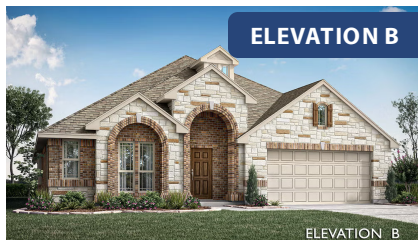

Hawthorne

HOMES FROM

\$507,990 - \$521,990

CLASSIC SERIES

LEGACY RANCH

2312 RIVER TRAIL, MELISSA, TX 75454

2,235
SQUARE FEET

4
BEDROOMS

2.0
BATHROOMS

2
CAR GARAGE

ELEVATION A

ELEVATION B

ELEVATION B

ELEVATION C

ELEVATION C

Hawthorne