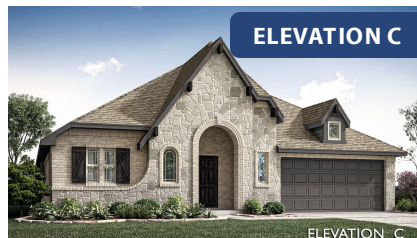

# Hawthorne

HOMES FROM

**\$507,990 - \$521,990**

CLASSIC SERIES

**LEGACY RANCH**

2312 RIVER TRAIL, MELISSA, TX 75454

**2,235**  
SQUARE FEET

**4**  
BEDROOMS

**2.0**  
BATHROOMS

**2**  
CAR GARAGE

**ELEVATION A**

**ELEVATION B**

ELEVATION B

**ELEVATION C**

ELEVATION C