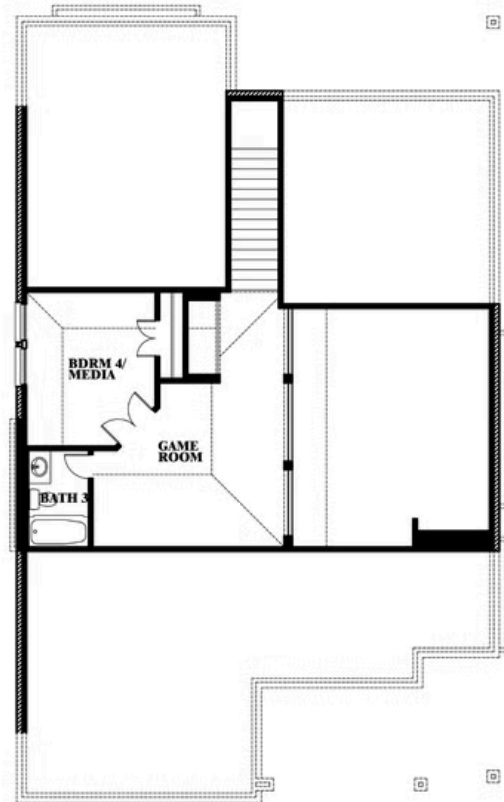

Dogwood III

CLASSIC SERIES

LEGACY RANCH

2312 RIVER TRAIL, MELISSA, TX 75454

HOMES FROM

\$515,990 - \$530,990

2,333
SQUARE FEET

4
BEDROOMS

3.0
BATHROOMS

2
CAR GARAGE

Dogwood III

LEGACY RANCH

2312 RIVER TRAIL, MELISSA, TX 75454

Dogwood III

This brochure is for general informational purposes and is to be used as a guide only. Changes may be made during the development process and floorplans, dimensions, fixtures, fittings, finishes and specifications are subject to change without notice. Window placement, balcony configuration, wardrobe sizes and living areas may vary slightly within each plan type. EQUAL HOUSING OPPORTUNITY