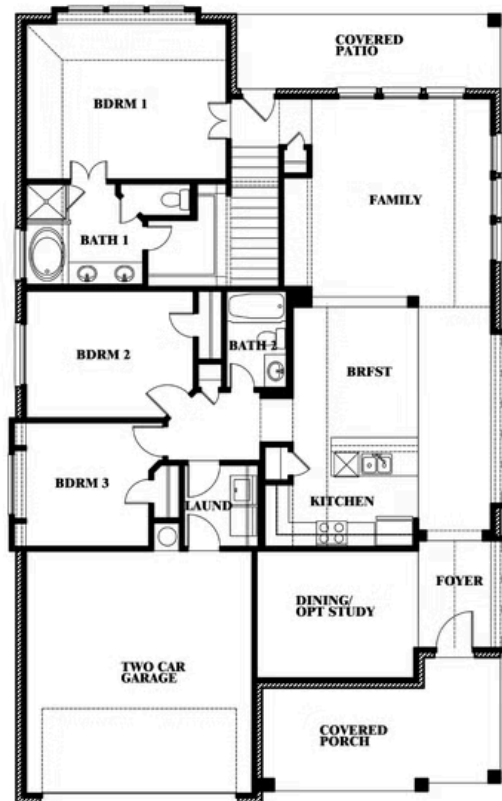

Dogwood III

LEGACY RANCH

2312 RIVER TRAIL, MELISSA, TX 75454

Dogwood III

This brochure is for general informational purposes and is to be used as a guide only. Changes may be made during the development process and floorplans, dimensions, fixtures, fittings, finishes and specifications are subject to change without notice. Window placement, balcony configuration, wardrobe sizes and living areas may vary slightly within each plan type. EQUAL HOUSING OPPORTUNITY