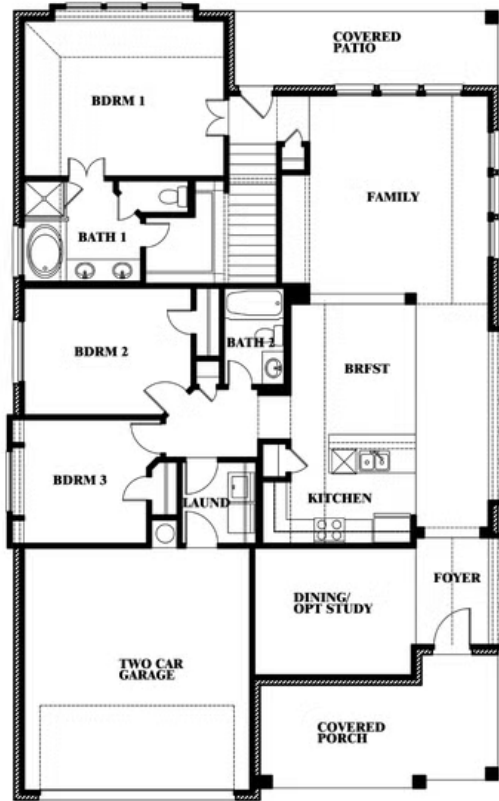

Dogwood III

CLASSIC SERIES

LEGACY RANCH

2312 RIVER TRAIL, MELISSA, TX 75454

HOMES FROM

\$515,990 - \$530,990

2,333
SQUARE FEET

4
BEDROOMS

3.0
BATHROOMS

2
CAR GARAGE

ELEVATION C

Dogwood III

LEGACY RANCH

2312 RIVER TRAIL, MELISSA, TX 75454

Dogwood III

This brochure is for general informational purposes and is to be used as a guide only. Changes may be made during the development process and floorplans, dimensions, fixtures, fittings, finishes and specifications are subject to change without notice. Window placement, balcony configuration, wardrobe sizes and living areas may vary slightly within each plan type. EQUAL HOUSING OPPORTUNITY