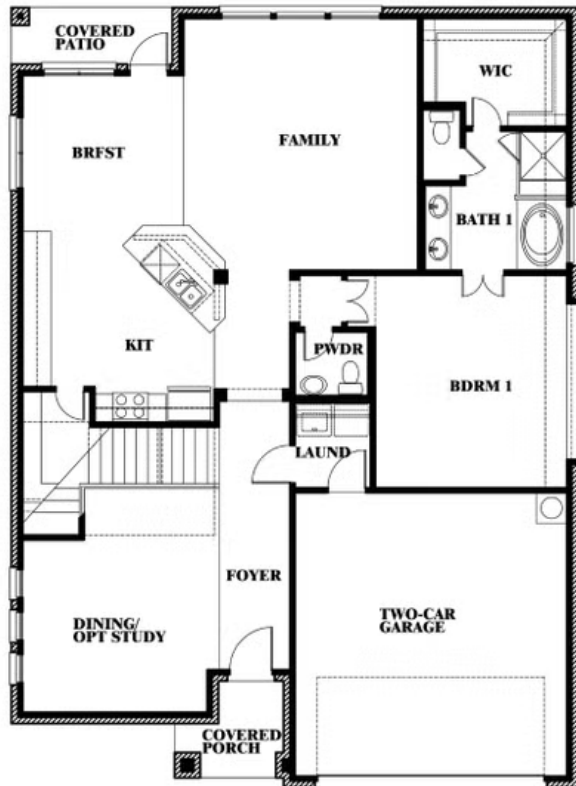

Dewberry III

HOMES FROM

\$600,990 - \$614,990

CLASSIC SERIES

LEGACY RANCH

2312 RIVER TRAIL, MELISSA, TX 75454

3,261
SQUARE FEET

5
BEDROOMS

3.5
BATHROOMS

2
CAR GARAGE

Dewberry III

LEGACY RANCH

2312 RIVER TRAIL, MELISSA, TX 75454

DEWBERRY III FLOOR PLAN

Dewberry III

This brochure is for general informational purposes and is to be used as a guide only. Changes may be made during the development process and floor plans, dimensions, fixtures, fittings, finishes and specifications are subject to change without notice. Window placement, balcony configuration, wardrobe sizes and living areas may vary slightly within each plan type. EQUAL HOUSING OPPORTUNITY.