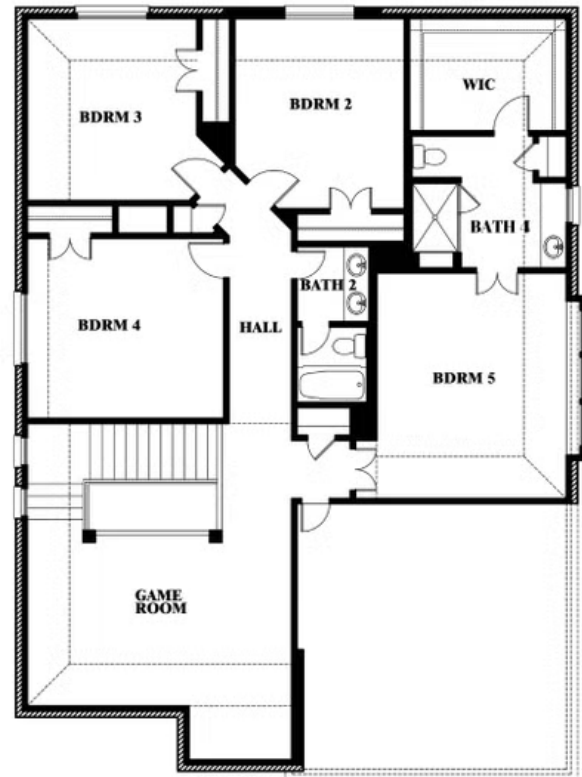

Dewberry III

HOMES FROM

\$600,990 - \$614,990

CLASSIC SERIES

LEGACY RANCH

2312 RIVER TRAIL, MELISSA, TX 75454

3,261
SQUARE FEET

5
BEDROOMS

3.5
BATHROOMS

2
CAR GARAGE

Dewberry III

LEGACY RANCH

2312 RIVER TRAIL, MELISSA, TX 75454

DEWBERRY III FLOOR PLAN

Dewberry III

This brochure is for general informational purposes and is to be used as a guide only. Changes may be made during the development process and floor plans, dimensions, fixtures, fittings, finishes and specifications are subject to change without notice. Window placement, balcony configuration, wardrobe sizes and living areas may vary slightly within each plan type. EQUAL HOUSING OPPORTUNITY.