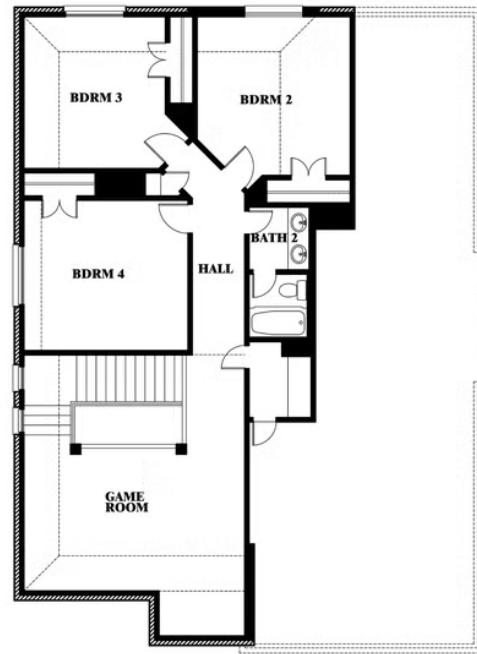

Dewberry

LEGACY RANCH

2312 RIVER TRAIL, MELISSA, TX 75454

Dewberry