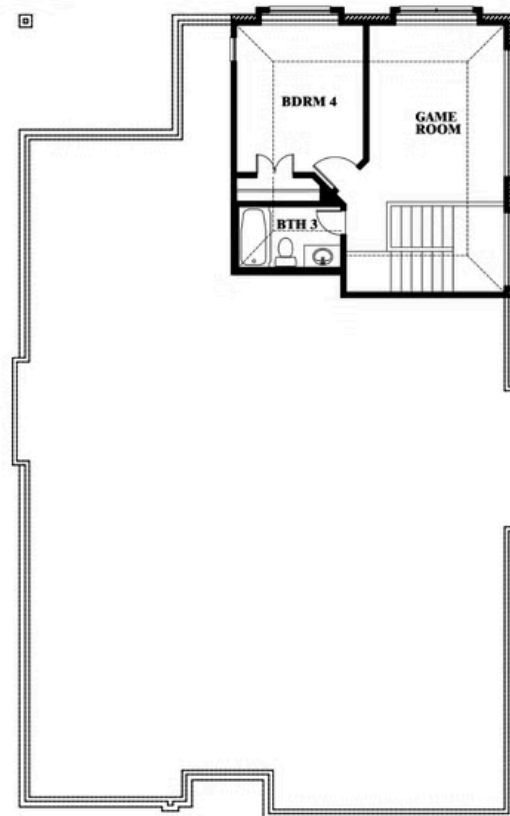

ELEVATION D

ELEVATION E

ELEVATION E

Cypress II

LEGACY RANCH

2312 RIVER TRAIL, MELISSA, TX 75454

Cypress II

This brochure is for general informational purposes and is to be used as a guide only. Changes may be made during the development process and floorplans, dimensions, fixtures, fittings, finishes and specifications are subject to change without notice. Window placement, balcony configuration, wardrobe sizes and living areas may vary slightly within each plan type. EQUAL HOUSING OPPORTUNITY