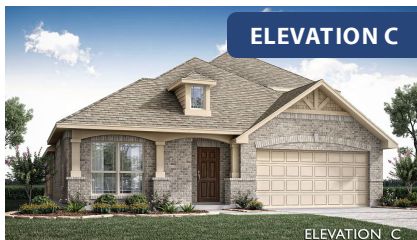

## LEGACY RANCH

2312 RIVER TRAIL, MELISSA, TX 75454

HOMES FROM

**\$519,990 - \$533,990**

**2,460**  
SQUARE FEET

**4**  
BEDROOMS

**3.0**  
BATHROOMS

**2**  
CAR GARAGE