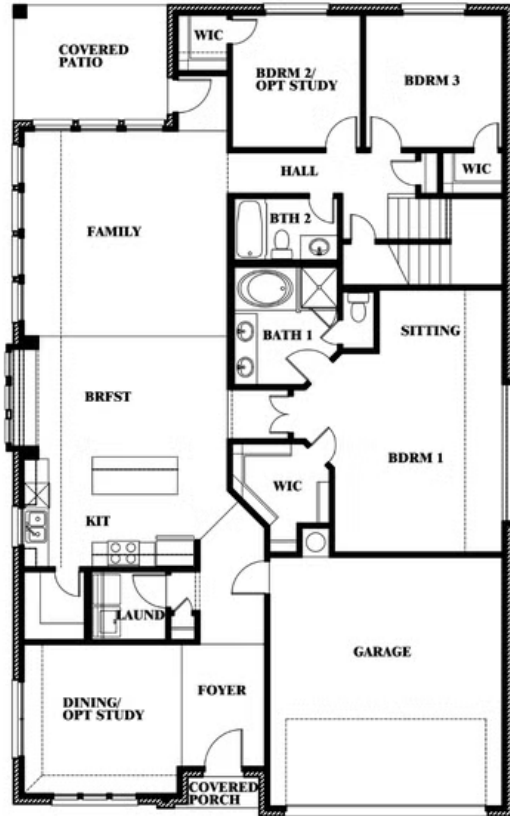

Cypress II

LEGACY RANCH

2312 RIVER TRAIL, MELISSA, TX 75454

Cypress II

This brochure is for general informational purposes and is to be used as a guide only. Changes may be made during the development process and floorplans, dimensions, fixtures, fittings, finishes and specifications are subject to change without notice. Window placement, balcony configuration, wardrobe sizes and living areas may vary slightly within each plan type. EQUAL HOUSING OPPORTUNITY