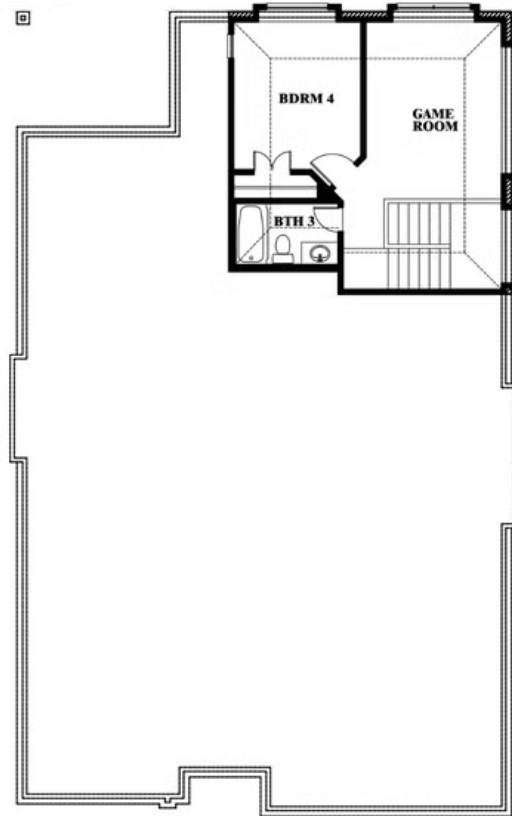

Cypress II

LEGACY RANCH

2312 RIVER TRAIL, MELISSA, TX 75454

Cypress II

This brochure is for general informational purposes and is to be used as a guide only. Changes may be made during the development process and floorplans, dimensions, fixtures, fittings, finishes and specifications are subject to change without notice. Window placement, balcony configuration, wardrobe sizes and living areas may vary slightly within each plan type. EQUAL HOUSING OPPORTUNITY