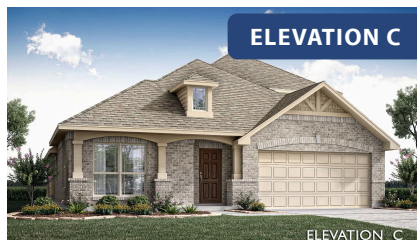

Cypress II

CLASSIC SERIES

LEGACY RANCH

2312 RIVER TRAIL, MELISSA, TX 75454

HOMES FROM

\$519,990 - \$533,990

2,460
SQUARE FEET

4
BEDROOMS

3.0
BATHROOMS

2
CAR GARAGE

ELEVATION F

ELEVATION B

ELEVATION B

ELEVATION C

ELEVATION C

ELEVATION D

ELEVATION D

ELEVATION E

ELEVATION E

Cypress II

LEGACY RANCH

2312 RIVER TRAIL, MELISSA, TX 75454

Cypress II

This brochure is for general informational purposes and is to be used as a guide only. Changes may be made during the development process and floorplans, dimensions, fixtures, fittings, finishes and specifications are subject to change without notice. Window placement, balcony configuration, wardrobe sizes and living areas may vary slightly within each plan type. EQUAL HOUSING OPPORTUNITY