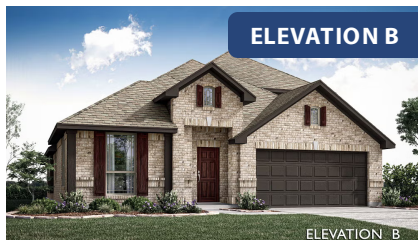

## LEGACY RANCH

2312 RIVER TRAIL, MELISSA, TX 75454

HOMES FROM

**\$519,990 - \$533,990**

**2,460**  
SQUARE FEET

**4**  
BEDROOMS

**3.0**  
BATHROOMS

**2**  
CAR GARAGE