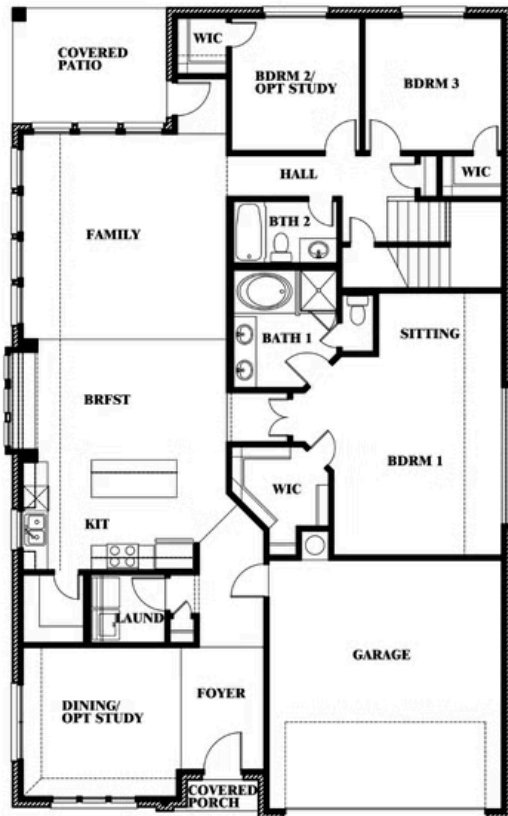

Cypress II

CLASSIC SERIES

LEGACY RANCH

2312 RIVER TRAIL, MELISSA, TX 75454

HOMES FROM

\$519,990 - \$533,990

2,460
SQUARE FEET

4
BEDROOMS

3.0
BATHROOMS

2
CAR GARAGE

ELEVATION F

ELEVATION B

ELEVATION B

ELEVATION C

ELEVATION C

ELEVATION D

ELEVATION D

ELEVATION E

ELEVATION E

Cypress II

LEGACY RANCH

2312 RIVER TRAIL, MELISSA, TX 75454

Cypress II

This brochure is for general informational purposes and is to be used as a guide only. Changes may be made during the development process and floorplans, dimensions, fixtures, fittings, finishes and specifications are subject to change without notice. Window placement, balcony configuration, wardrobe sizes and living areas may vary slightly within each plan type. EQUAL HOUSING OPPORTUNITY