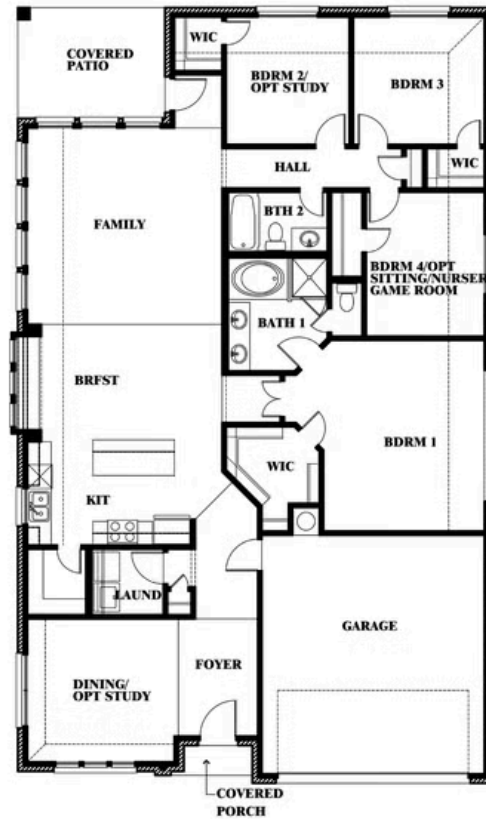

Cypress

CLASSIC SERIES

LEGACY RANCH

2312 RIVER TRAIL, MELISSA, TX 75454

HOMES FROM

\$482,990 - \$498,990

2,038
SQUARE FEET

4
BEDROOMS

2.0
BATHROOMS

2
CAR GARAGE

ELEVATION E

Document generated Mar 14, 2025. Prices, plans, square footage, features and materials are subject to change at any time without notice and vary among communities. Listed prices are for informational purposes only, are not binding, and do not create any contractual obligation(s). The price of any home is dependent on numerous factors, all of which are unique to a specific home, and is not guaranteed until specified in a binding contract. Pricing of elevations and additional optional beds/baths vary per plan. Some plans require a premium homesite. Please ask the Community Manager for details. Renderings of homes are artist concepts and may not reflect exact colors and materials.

Cypress

LEGACY RANCH

2312 RIVER TRAIL, MELISSA, TX 75454

Cypress

This brochure is for general informational purposes and is to be used as a guide only. Changes may be made during the development process and floorplans, dimensions, fixtures, fittings, finishes and specifications are subject to change without notice. Window placement, balcony configuration, wardrobe sizes and living areas may vary slightly within each plan type. EQUAL HOUSING OPPORTUNITY