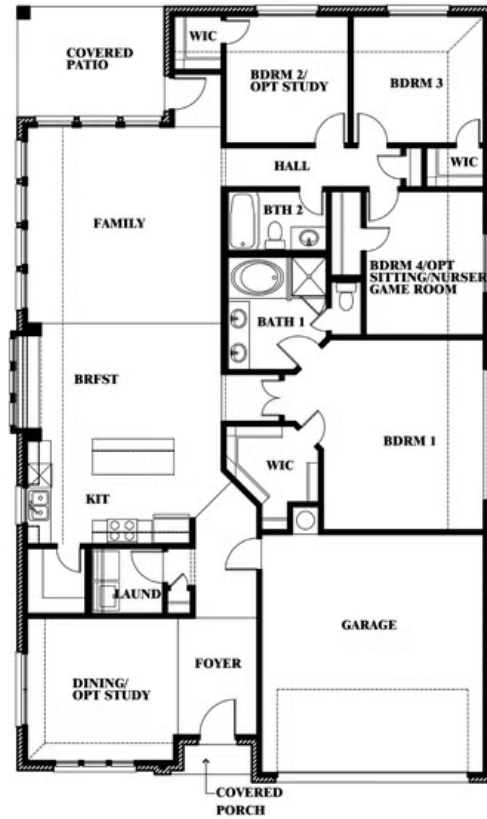

Cypress

CLASSIC SERIES

LEGACY RANCH

2312 RIVER TRAIL, MELISSA, TX 75454

HOMES FROM

\$482,990 - \$498,990

2,038
SQUARE FEET

4
BEDROOMS

2.0
BATHROOMS

2
CAR GARAGE

ELEVATION E

Document generated Nov 23, 2024. Prices, plans, square footage, features and materials are subject to change at any time without notice and vary among communities. Listed prices are for informational purposes only, are not binding, and do not create any contractual obligation(s). The price of any home is dependent on numerous factors, all of which are unique to a specific home, and is not guaranteed until specified in a binding contract. Pricing of elevations and additional optional beds/baths vary per plan. Some plans require a premium homesite. Please ask the Community Manager for details. Renderings of homes are artist concepts and may not reflect exact colors and materials.

Cypress

LEGACY RANCH

2312 RIVER TRAIL, MELISSA, TX 75454

Cypress

This brochure is for general informational purposes and is to be used as a guide only. Changes may be made during the development process and floorplans, dimensions, fixtures, fittings, finishes and specifications are subject to change without notice. Window placement, balcony configuration, wardrobe sizes and living areas may vary slightly within each plan type. EQUAL HOUSING OPPORTUNITY