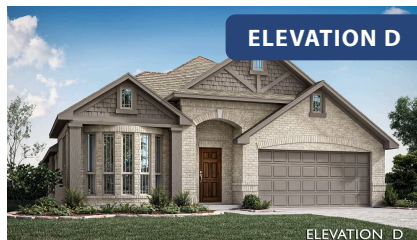

Cypress

CLASSIC SERIES

LEGACY RANCH

2312 RIVER TRAIL, MELISSA, TX 75454

HOMES FROM

\$482,990 - \$498,990

2,038
SQUARE FEET

4
BEDROOMS

2.0
BATHROOMS

2
CAR GARAGE

ELEVATION E

Document generated Mar 14, 2025. Prices, plans, square footage, features and materials are subject to change at any time without notice and vary among communities. Listed prices are for informational purposes only, are not binding, and do not create any contractual obligation(s). The price of any home is dependent on numerous factors, all of which are unique to a specific home, and is not guaranteed until specified in a binding contract. Pricing of elevations and additional optional beds/baths vary per plan. Some plans require a premium homesite. Please ask the Community Manager for details. Renderings of homes are artist concepts and may not reflect exact colors and materials.