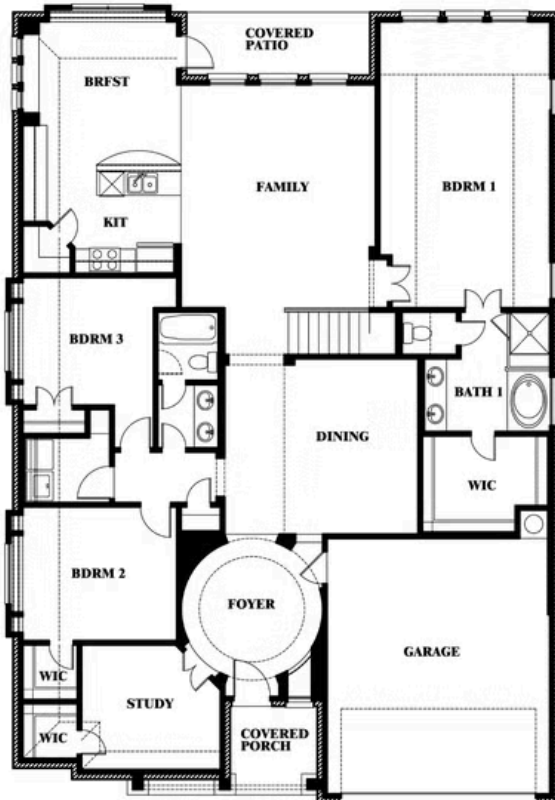

Carolina IV

HOMES FROM

\$603,990 - \$617,990

CLASSIC SERIES

LEGACY RANCH

2312 RIVER TRAIL, MELISSA, TX 75454

3,280
SQUARE FEET

4
BEDROOMS

3.0
BATHROOMS

2
CAR GARAGE

ELEVATION D

ELEVATION A

ELEVATION A

ELEVATION AS

ELEVATION AS

ELEVATION C

ELEVATION C

ELEVATION E

ELEVATION E

ELEVATION F

ELEVATION F

Carolina IV

LEGACY RANCH

2312 RIVER TRAIL, MELISSA, TX 75454

Carolina IV

This brochure is for general informational purposes and is to be used as a guide only. Changes may be made during the development process and floorplans, dimensions, fixtures, fittings, finishes and specifications are subject to change without notice. Window placement, balcony configuration, wardrobe sizes and living areas may vary slightly within each plan type. EQUAL HOUSING OPPORTUNITY