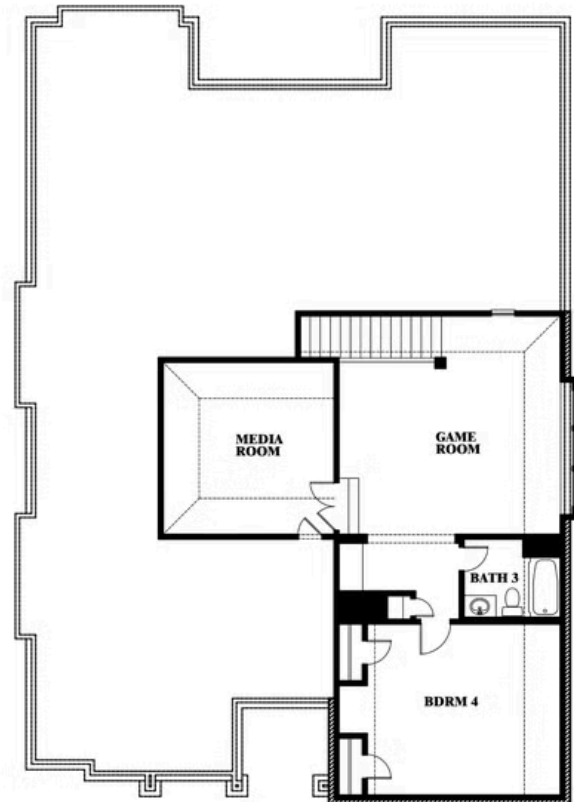

Carolina IV

HOMES FROM

\$603,990 - \$617,990

CLASSIC SERIES

LEGACY RANCH

2312 RIVER TRAIL, MELISSA, TX 75454

3,280
SQUARE FEET

4
BEDROOMS

3.0
BATHROOMS

2
CAR GARAGE

ELEVATION D

ELEVATION A

ELEVATION A

ELEVATION AS

ELEVATION AS

ELEVATION C

ELEVATION C

ELEVATION E

ELEVATION E

ELEVATION F

ELEVATION F

Carolina IV

LEGACY RANCH

2312 RIVER TRAIL, MELISSA, TX 75454

Carolina IV

This brochure is for general informational purposes and is to be used as a guide only. Changes may be made during the development process and floorplans, dimensions, fixtures, fittings, finishes and specifications are subject to change without notice. Window placement, balcony configuration, wardrobe sizes and living areas may vary slightly within each plan type. EQUAL HOUSING OPPORTUNITY