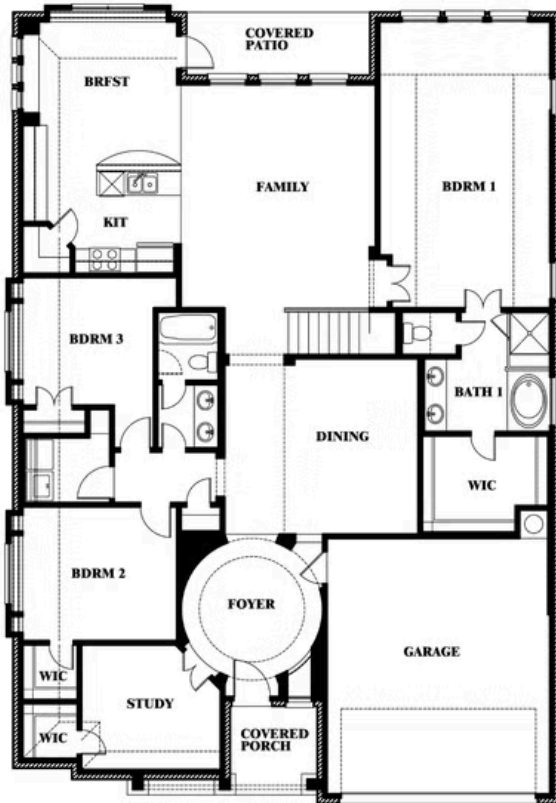

Carolina IV

HOMES FROM

\$603,990 - \$617,990

CLASSIC SERIES

LEGACY RANCH

2312 RIVER TRAIL, MELISSA, TX 75454

3,280
SQUARE FEET

4
BEDROOMS

3.0
BATHROOMS

2
CAR GARAGE

Document generated Mar 14, 2025. Prices, plans, square footage, features and materials are subject to change at any time without notice and vary among communities. Listed prices are for informational purposes only, are not binding, and do not create any contractual obligation(s). The price of any home is dependent on numerous factors, all of which are unique to a specific home, and is not guaranteed until specified in a binding contract. Pricing of elevations and additional optional beds/baths vary per plan. Some plans require a premium homesite. Please ask the Community Manager for details. Renderings of homes are artist concepts and may not reflect exact colors and materials.

Carolina IV

LEGACY RANCH

2312 RIVER TRAIL, MELISSA, TX 75454

Carolina IV

This brochure is for general informational purposes and is to be used as a guide only. Changes may be made during the development process and floorplans, dimensions, fixtures, fittings, finishes and specifications are subject to change without notice. Window placement, balcony configuration, wardrobe sizes and living areas may vary slightly within each plan type. EQUAL HOUSING OPPORTUNITY