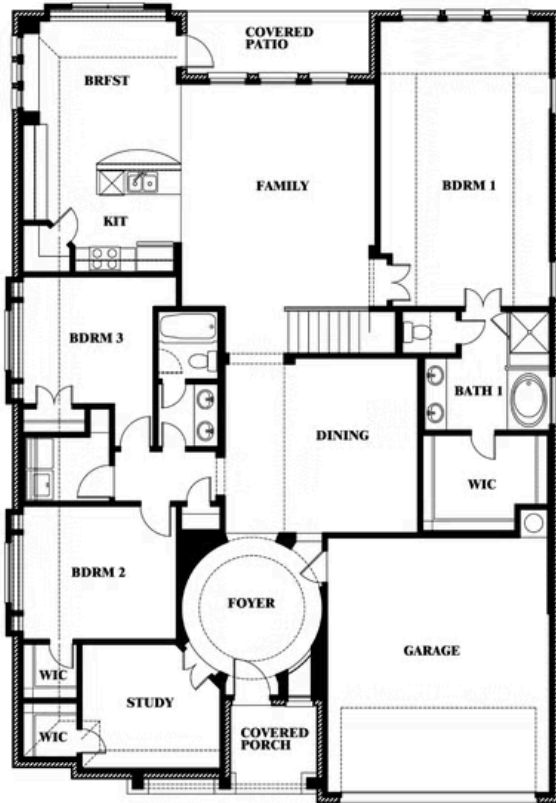

Carolina IV

HOMES FROM

\$603,990 - \$617,990

CLASSIC SERIES

LEGACY RANCH

2312 RIVER TRAIL, MELISSA, TX 75454

3,280
SQUARE FEET

4
BEDROOMS

3.0
BATHROOMS

2
CAR GARAGE

Carolina IV

LEGACY RANCH

2312 RIVER TRAIL, MELISSA, TX 75454

Carolina IV

This brochure is for general informational purposes and is to be used as a guide only. Changes may be made during the development process and floorplans, dimensions, fixtures, fittings, finishes and specifications are subject to change without notice. Window placement, balcony configuration, wardrobe sizes and living areas may vary slightly within each plan type. EQUAL HOUSING OPPORTUNITY