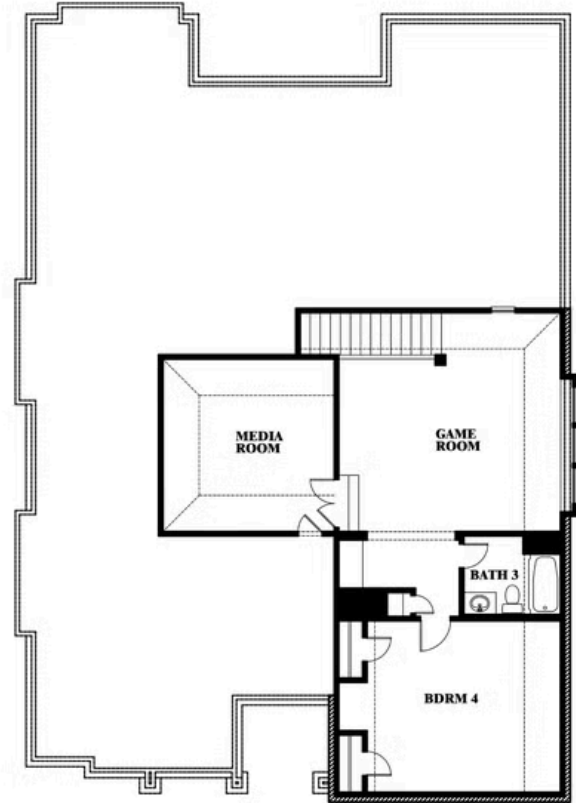

Carolina IV

HOMES FROM

\$603,990 - \$617,990

CLASSIC SERIES

LEGACY RANCH

2312 RIVER TRAIL, MELISSA, TX 75454

3,280
SQUARE FEET

4
BEDROOMS

3.0
BATHROOMS

2
CAR GARAGE

Carolina IV

LEGACY RANCH

2312 RIVER TRAIL, MELISSA, TX 75454

Carolina IV

This brochure is for general informational purposes and is to be used as a guide only. Changes may be made during the development process and floorplans, dimensions, fixtures, fittings, finishes and specifications are subject to change without notice. Window placement, balcony configuration, wardrobe sizes and living areas may vary slightly within each plan type. EQUAL HOUSING OPPORTUNITY