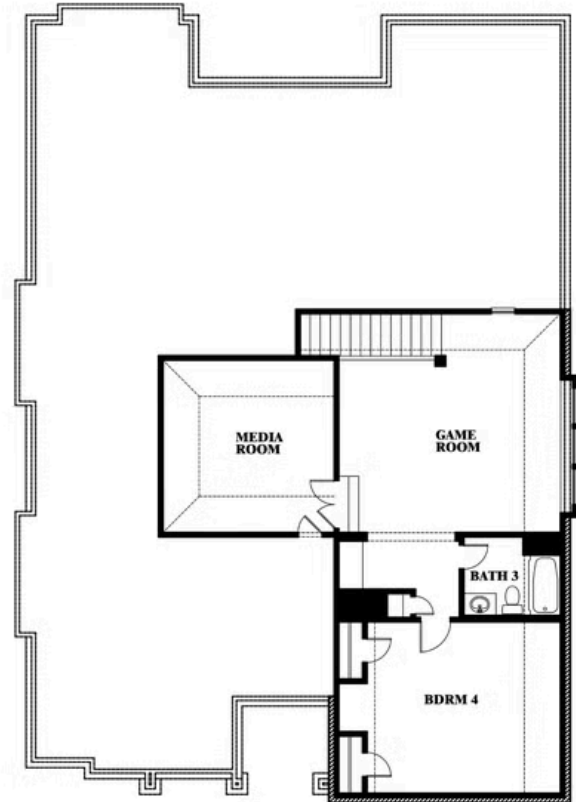

Carolina IV

HOMES FROM

\$603,990 - \$617,990

CLASSIC SERIES

LEGACY RANCH

2312 RIVER TRAIL, MELISSA, TX 75454

3,280
SQUARE FEET

4
BEDROOMS

3.0
BATHROOMS

2
CAR GARAGE

Document generated Mar 14, 2025. Prices, plans, square footage, features and materials are subject to change at any time without notice and vary among communities. Listed prices are for informational purposes only, are not binding, and do not create any contractual obligation(s). The price of any home is dependent on numerous factors, all of which are unique to a specific home, and is not guaranteed until specified in a binding contract. Pricing of elevations and additional optional beds/baths vary per plan. Some plans require a premium homesite. Please ask the Community Manager for details. Renderings of homes are artist concepts and may not reflect exact colors and materials.

Carolina IV

LEGACY RANCH

2312 RIVER TRAIL, MELISSA, TX 75454

Carolina IV

This brochure is for general informational purposes and is to be used as a guide only. Changes may be made during the development process and floorplans, dimensions, fixtures, fittings, finishes and specifications are subject to change without notice. Window placement, balcony configuration, wardrobe sizes and living areas may vary slightly within each plan type. EQUAL HOUSING OPPORTUNITY