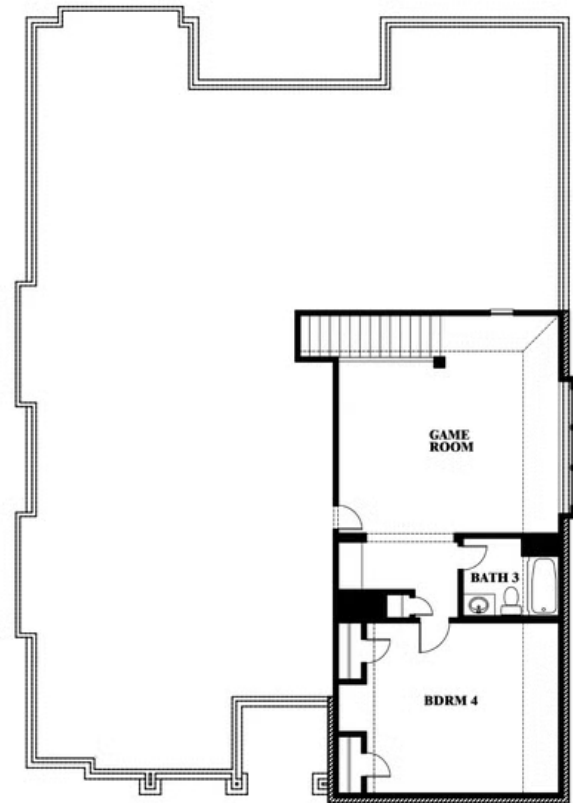

Carolina III

HOMES FROM

\$591,990 - \$605,990

CLASSIC SERIES

LEGACY RANCH

2312 RIVER TRAIL, MELISSA, TX 75454

3,067
SQUARE FEET

4
BEDROOMS

3.0
BATHROOMS

2
CAR GARAGE

ELEVATION AS

ELEVATION A

ELEVATION A

ELEVATION C

ELEVATION C

ELEVATION D

ELEVATION D

ELEVATION E

ELEVATION E

ELEVATION F

ELEVATION F

Carolina III

LEGACY RANCH

2312 RIVER TRAIL, MELISSA, TX 75454

Carolina III

This brochure is for general informational purposes and is to be used as a guide only. Changes may be made during the development process and floorplans, dimensions, fixtures, fittings, finishes and specifications are subject to change without notice. Window placement, balcony configuration, wardrobe sizes and living areas may vary slightly within each plan type. EQUAL HOUSING OPPORTUNITY