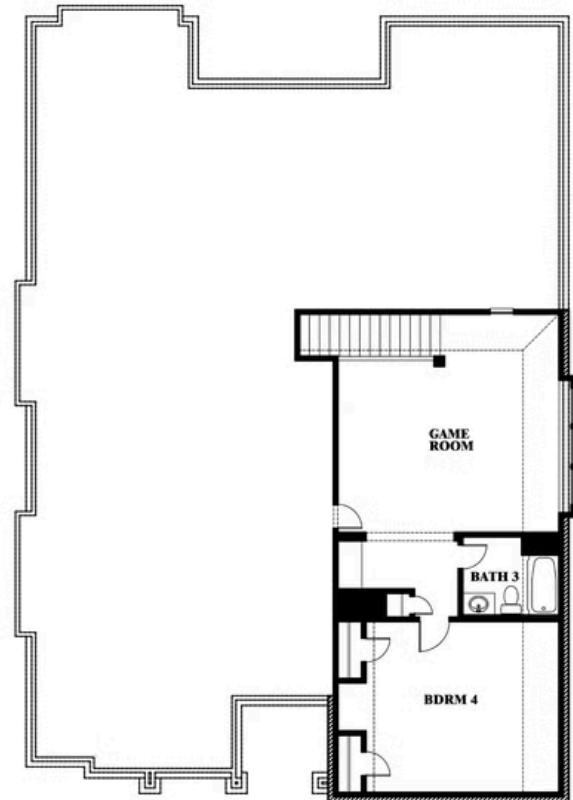

Carolina III

HOMES FROM

\$591,990 - \$605,990

CLASSIC SERIES

LEGACY RANCH

2312 RIVER TRAIL, MELISSA, TX 75454

3,067
SQUARE FEET

4
BEDROOMS

3.0
BATHROOMS

2
CAR GARAGE

Carolina III

LEGACY RANCH

2312 RIVER TRAIL, MELISSA, TX 75454

Carolina III

This brochure is for general informational purposes and is to be used as a guide only. Changes may be made during the development process and floorplans, dimensions, fixtures, fittings, finishes and specifications are subject to change without notice. Window placement, balcony configuration, wardrobe sizes and living areas may vary slightly within each plan type. EQUAL HOUSING OPPORTUNITY