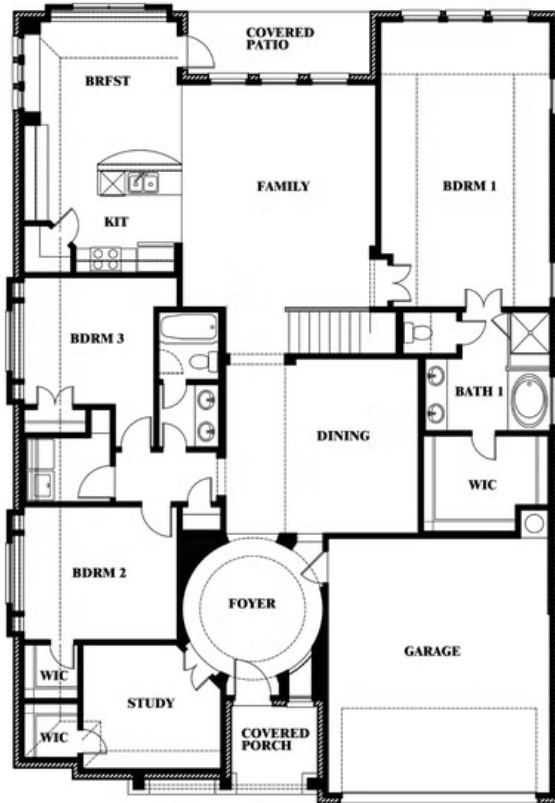

Carolina III

HOMES FROM

\$591,990 - \$605,990

CLASSIC SERIES

LEGACY RANCH

2312 RIVER TRAIL, MELISSA, TX 75454

3,067
SQUARE FEET

4
BEDROOMS

3.0
BATHROOMS

2
CAR GARAGE

ELEVATION AS

ELEVATION A

ELEVATION A

ELEVATION C

ELEVATION C

ELEVATION D

ELEVATION D

ELEVATION E

ELEVATION E

ELEVATION F

ELEVATION F

Carolina III

LEGACY RANCH

2312 RIVER TRAIL, MELISSA, TX 75454

Carolina III

This brochure is for general informational purposes and is to be used as a guide only. Changes may be made during the development process and floorplans, dimensions, fixtures, fittings, finishes and specifications are subject to change without notice. Window placement, balcony configuration, wardrobe sizes and living areas may vary slightly within each plan type. EQUAL HOUSING OPPORTUNITY