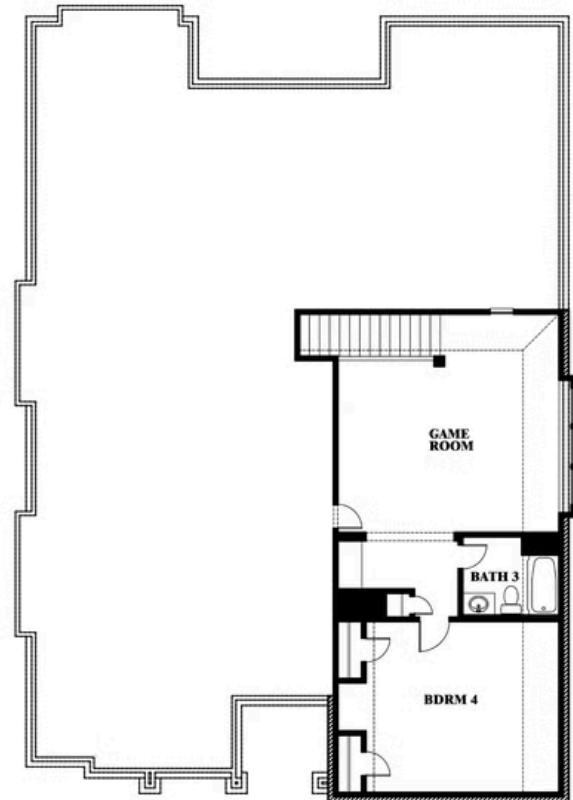

Carolina III

LEGACY RANCH

2312 RIVER TRAIL, MELISSA, TX 75454

Carolina III

This brochure is for general informational purposes and is to be used as a guide only. Changes may be made during the development process and floorplans, dimensions, fixtures, fittings, finishes and specifications are subject to change without notice. Window placement, balcony configuration, wardrobe sizes and living areas may vary slightly within each plan type. EQUAL HOUSING OPPORTUNITY