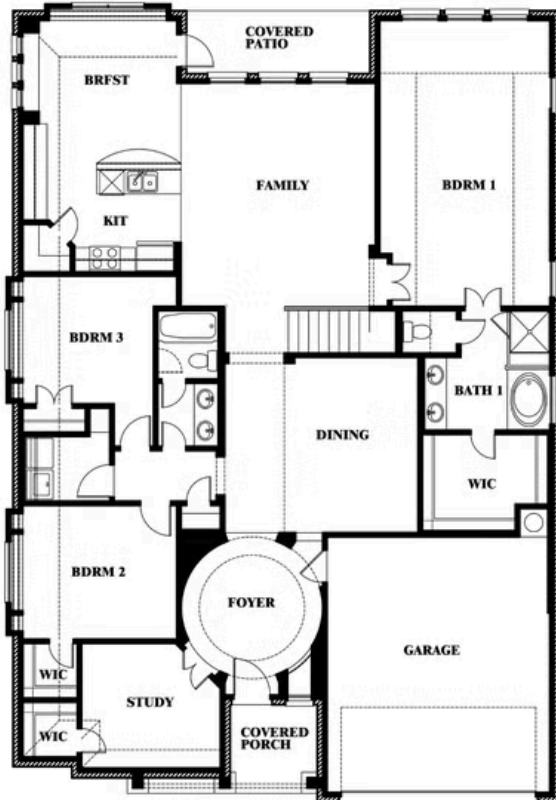

Carolina III

HOMES FROM

\$591,990 - \$605,990

CLASSIC SERIES

LEGACY RANCH

2312 RIVER TRAIL, MELISSA, TX 75454

3,067
SQUARE FEET

4
BEDROOMS

3.0
BATHROOMS

2
CAR GARAGE

Document generated Mar 14, 2025. Prices, plans, square footage, features and materials are subject to change at any time without notice and vary among communities. Listed prices are for informational purposes only, are not binding, and do not create any contractual obligation(s). The price of any home is dependent on numerous factors, all of which are unique to a specific home, and is not guaranteed until specified in a binding contract. Pricing of elevations and additional optional beds/baths vary per plan. Some plans require a premium homesite. Please ask the Community Manager for details. Renderings of homes are artist concepts and may not reflect exact colors and materials.

Carolina III

LEGACY RANCH

2312 RIVER TRAIL, MELISSA, TX 75454

Carolina III

This brochure is for general informational purposes and is to be used as a guide only. Changes may be made during the development process and floorplans, dimensions, fixtures, fittings, finishes and specifications are subject to change without notice. Window placement, balcony configuration, wardrobe sizes and living areas may vary slightly within each plan type. EQUAL HOUSING OPPORTUNITY