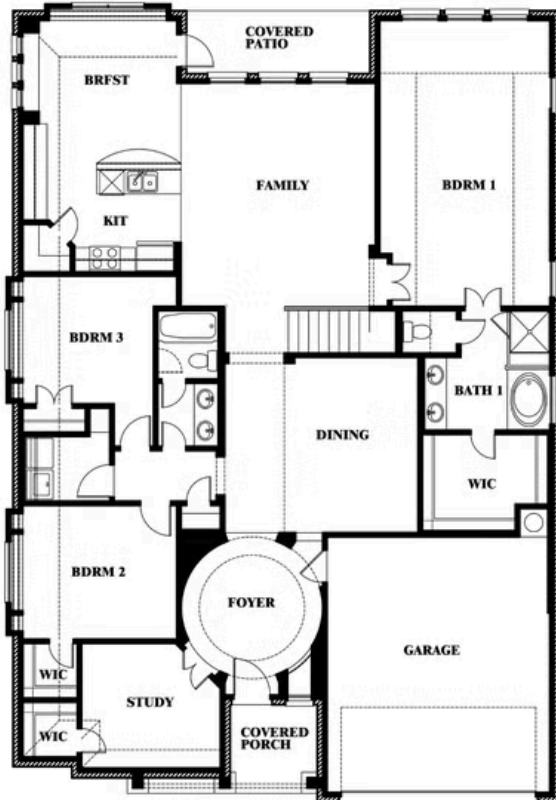

Carolina III

HOMES FROM

\$591,990 - \$605,990

CLASSIC SERIES

LEGACY RANCH

2312 RIVER TRAIL, MELISSA, TX 75454

3,067
SQUARE FEET

4
BEDROOMS

3.0
BATHROOMS

2
CAR GARAGE

Carolina III

LEGACY RANCH

2312 RIVER TRAIL, MELISSA, TX 75454

Carolina III

This brochure is for general informational purposes and is to be used as a guide only. Changes may be made during the development process and floorplans, dimensions, fixtures, fittings, finishes and specifications are subject to change without notice. Window placement, balcony configuration, wardrobe sizes and living areas may vary slightly within each plan type. EQUAL HOUSING OPPORTUNITY