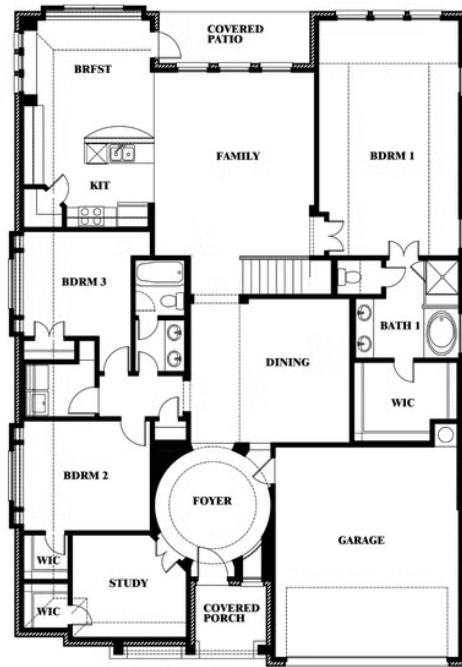

Carolina III

LEGACY RANCH

2312 RIVER TRAIL, MELISSA, TX 75454

Carolina III