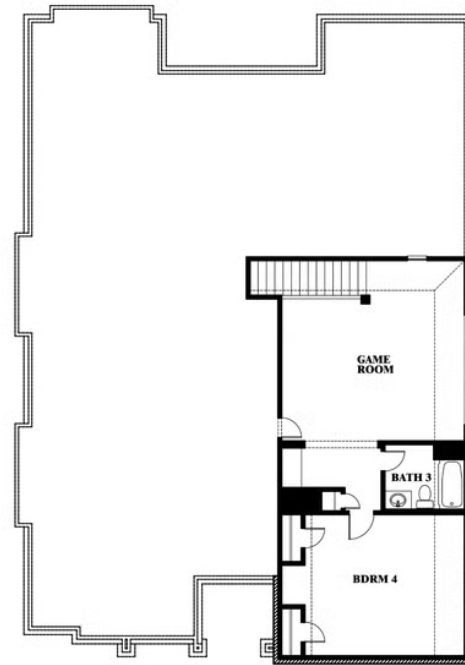

Carolina III

LEGACY RANCH

2312 RIVER TRAIL, MELISSA, TX 75454

Carolina III