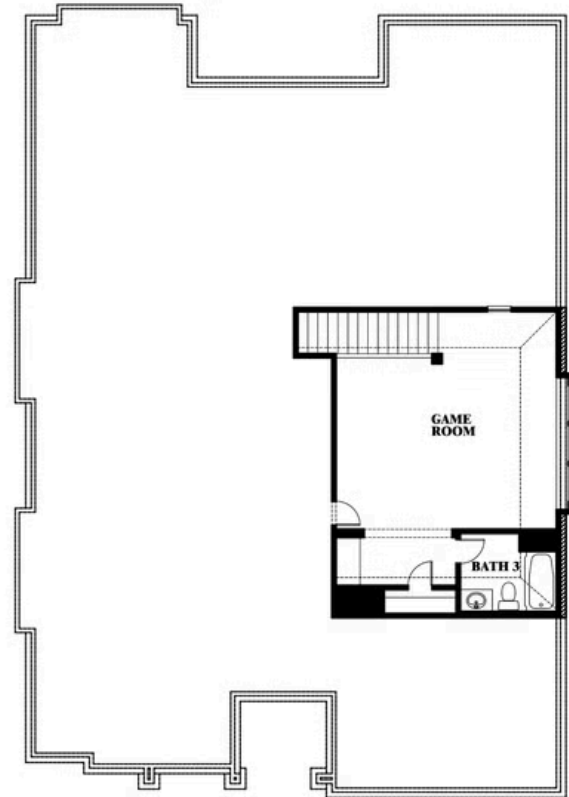

Carolina II

LEGACY RANCH

2312 RIVER TRAIL, MELISSA, TX 75454

Carolina II

This brochure is for general informational purposes and is to be used as a guide only. Changes may be made during the development process and floorplans, dimensions, fixtures, fittings, finishes and specifications are subject to change without notice. Window placement, balcony configuration, wardrobe sizes and living areas may vary slightly within each plan type. EQUAL HOUSING OPPORTUNITY