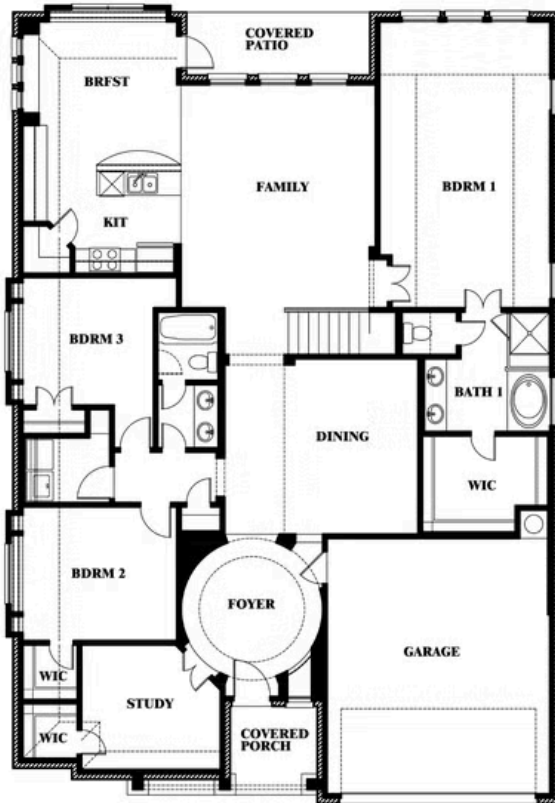

3.0
BATHROOMS

2
CAR GARAGE

ELEVATION D

ELEVATION A

ELEVATION A

ELEVATION AS

ELEVATION AS

ELEVATION C

ELEVATION C

ELEVATION E

ELEVATION E

ELEVATION F

ELEVATION F

Carolina II

LEGACY RANCH

2312 RIVER TRAIL, MELISSA, TX 75454

Carolina II

This brochure is for general informational purposes and is to be used as a guide only. Changes may be made during the development process and floorplans, dimensions, fixtures, fittings, finishes and specifications are subject to change without notice. Window placement, balcony configuration, wardrobe sizes and living areas may vary slightly within each plan type. EQUAL HOUSING OPPORTUNITY

Carolina II

LEGACY RANCH

2312 RIVER TRAIL, MELISSA, TX 75454

Carolina II with Media Room

This brochure is for general informational purposes and is to be used as a guide only. Changes may be made during the development process and floorplans, dimensions, fixtures, fittings, finishes and specifications are subject to change without notice. Window placement, balcony configuration, wardrobe sizes and living areas may vary slightly within each plan type. EQUAL HOUSING OPPORTUNITY