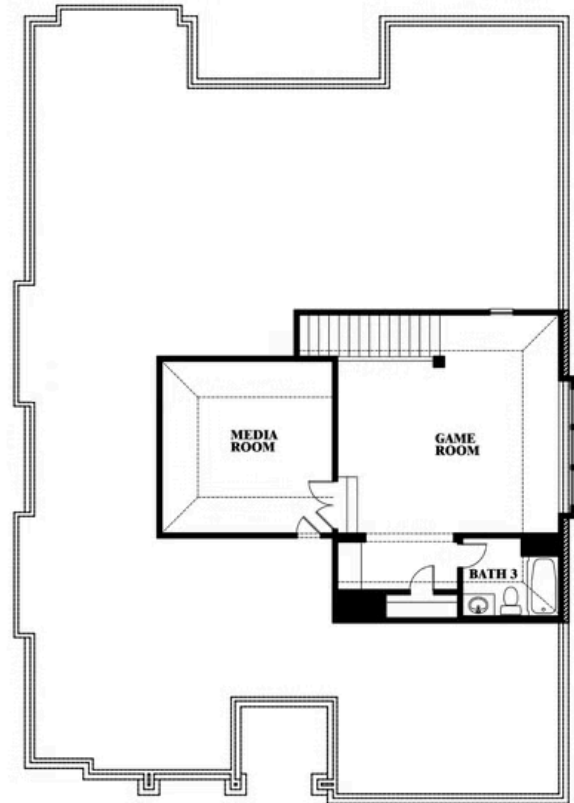

Carolina II

HOMES FROM

\$586,990 - \$600,990

CLASSIC SERIES

LEGACY RANCH

2312 RIVER TRAIL, MELISSA, TX 75454

2,771
SQUARE FEET

3
BEDROOMS

ELEVATION C

ELEVATION E

ELEVATION E

ELEVATION F

ELEVATION F

Carolina II

LEGACY RANCH

2312 RIVER TRAIL, MELISSA, TX 75454

Carolina II

This brochure is for general informational purposes and is to be used as a guide only. Changes may be made during the development process and floorplans, dimensions, fixtures, fittings, finishes and specifications are subject to change without notice. Window placement, balcony configuration, wardrobe sizes and living areas may vary slightly within each plan type. EQUAL HOUSING OPPORTUNITY

Carolina II

LEGACY RANCH

2312 RIVER TRAIL, MELISSA, TX 75454

Carolina II with Media Room

This brochure is for general informational purposes and is to be used as a guide only. Changes may be made during the development process and floorplans, dimensions, fixtures, fittings, finishes and specifications are subject to change without notice. Window placement, balcony configuration, wardrobe sizes and living areas may vary slightly within each plan type. EQUAL HOUSING OPPORTUNITY