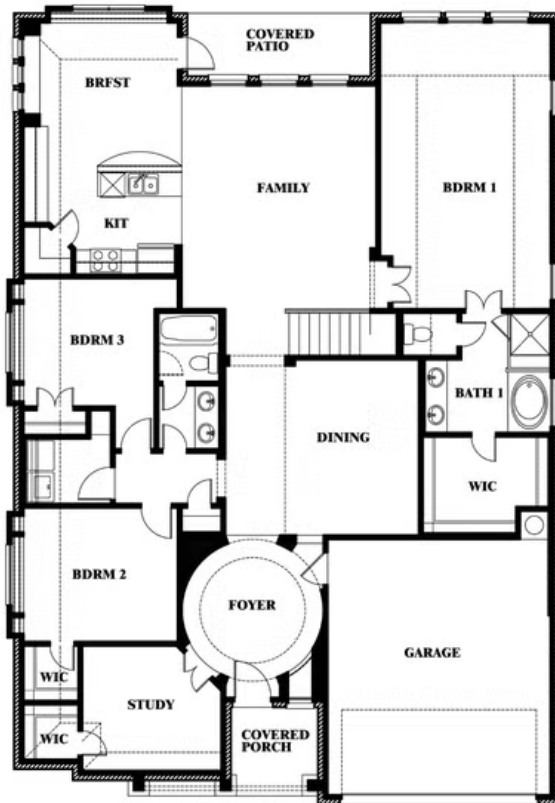

Carolina II

HOMES FROM

\$586,990 - \$600,990

CLASSIC SERIES

LEGACY RANCH

2312 RIVER TRAIL, MELISSA, TX 75454

2,771
SQUARE FEET

3
BEDROOMS

ELEVATION C

ELEVATION E

ELEVATION E

ELEVATION F

ELEVATION F

Carolina II

LEGACY RANCH

2312 RIVER TRAIL, MELISSA, TX 75454

Carolina II

This brochure is for general informational purposes and is to be used as a guide only. Changes may be made during the development process and floorplans, dimensions, fixtures, fittings, finishes and specifications are subject to change without notice. Window placement, balcony configuration, wardrobe sizes and living areas may vary slightly within each plan type. EQUAL HOUSING OPPORTUNITY

Carolina II

LEGACY RANCH

2312 RIVER TRAIL, MELISSA, TX 75454

Carolina II with Media Room

This brochure is for general informational purposes and is to be used as a guide only. Changes may be made during the development process and floorplans, dimensions, fixtures, fittings, finishes and specifications are subject to change without notice. Window placement, balcony configuration, wardrobe sizes and living areas may vary slightly within each plan type. EQUAL HOUSING OPPORTUNITY