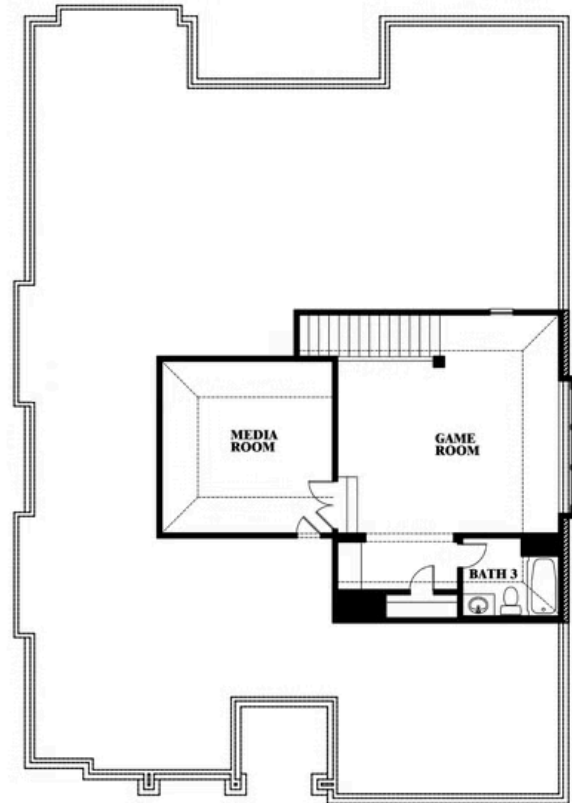

Carolina II

HOMES FROM

\$586,990 - \$600,990

CLASSIC SERIES

LEGACY RANCH

2312 RIVER TRAIL, MELISSA, TX 75454

2,771
SQUARE FEET

3
BEDROOMS

ELEVATION C

ELEVATION E

ELEVATION E

ELEVATION F

ELEVATION F

Carolina II

LEGACY RANCH

2312 RIVER TRAIL, MELISSA, TX 75454

Carolina II

This brochure is for general informational purposes and is to be used as a guide only. Changes may be made during the development process and floorplans, dimensions, fixtures, fittings, finishes and specifications are subject to change without notice. Window placement, balcony configuration, wardrobe sizes and living areas may vary slightly within each plan type. EQUAL HOUSING OPPORTUNITY

Carolina II

LEGACY RANCH

2312 RIVER TRAIL, MELISSA, TX 75454

Carolina II with Media Room

This brochure is for general informational purposes and is to be used as a guide only. Changes may be made during the development process and floorplans, dimensions, fixtures, fittings, finishes and specifications are subject to change without notice. Window placement, balcony configuration, wardrobe sizes and living areas may vary slightly within each plan type. EQUAL HOUSING OPPORTUNITY