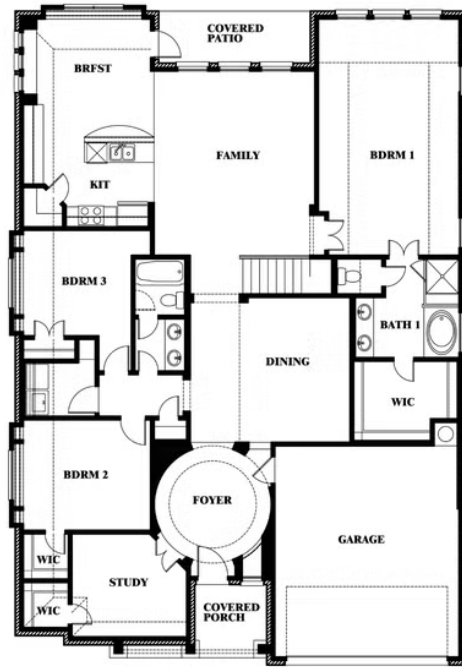

Carolina II

LEGACY RANCH

2312 RIVER TRAIL, MELISSA, TX 75454

Carolina II