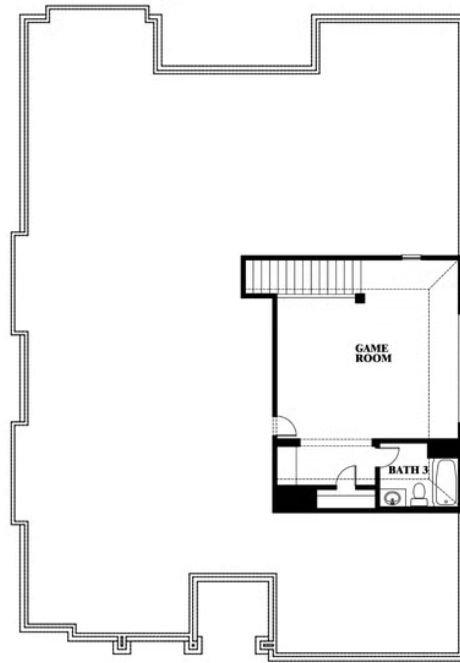

Carolina II

LEGACY RANCH

2312 RIVER TRAIL, MELISSA, TX 75454

Carolina II