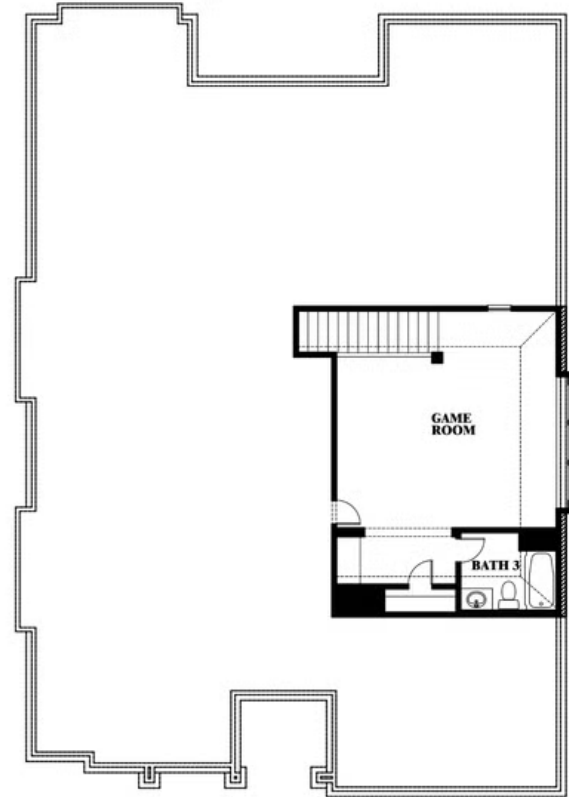

Carolina II

HOMES FROM

\$586,990 - \$600,990

CLASSIC SERIES

LEGACY RANCH

2312 RIVER TRAIL, MELISSA, TX 75454

2,771
SQUARE FEET

3
BEDROOMS

ELEVATION C

ELEVATION E

ELEVATION E

ELEVATION F

ELEVATION F

Carolina II

LEGACY RANCH

2312 RIVER TRAIL, MELISSA, TX 75454

Carolina II

This brochure is for general informational purposes and is to be used as a guide only. Changes may be made during the development process and floorplans, dimensions, fixtures, fittings, finishes and specifications are subject to change without notice. Window placement, balcony configuration, wardrobe sizes and living areas may vary slightly within each plan type. EQUAL HOUSING OPPORTUNITY

Carolina II

LEGACY RANCH

2312 RIVER TRAIL, MELISSA, TX 75454

Carolina II with Media Room

This brochure is for general informational purposes and is to be used as a guide only. Changes may be made during the development process and floorplans, dimensions, fixtures, fittings, finishes and specifications are subject to change without notice. Window placement, balcony configuration, wardrobe sizes and living areas may vary slightly within each plan type. EQUAL HOUSING OPPORTUNITY