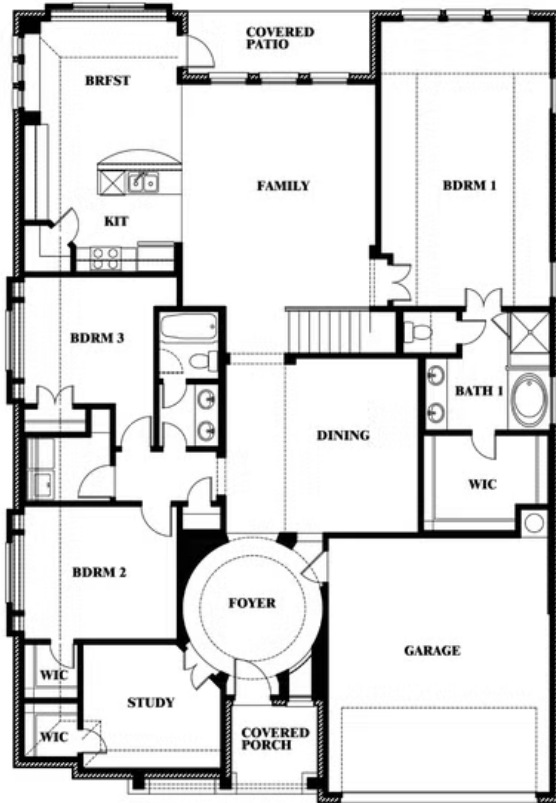

Carolina II

LEGACY RANCH

2312 RIVER TRAIL, MELISSA, TX 75454

Carolina II

This brochure is for general informational purposes and is to be used as a guide only. Changes may be made during the development process and floorplans, dimensions, fixtures, fittings, finishes and specifications are subject to change without notice. Window placement, balcony configuration, wardrobe sizes and living areas may vary slightly within each plan type. EQUAL HOUSING OPPORTUNITY