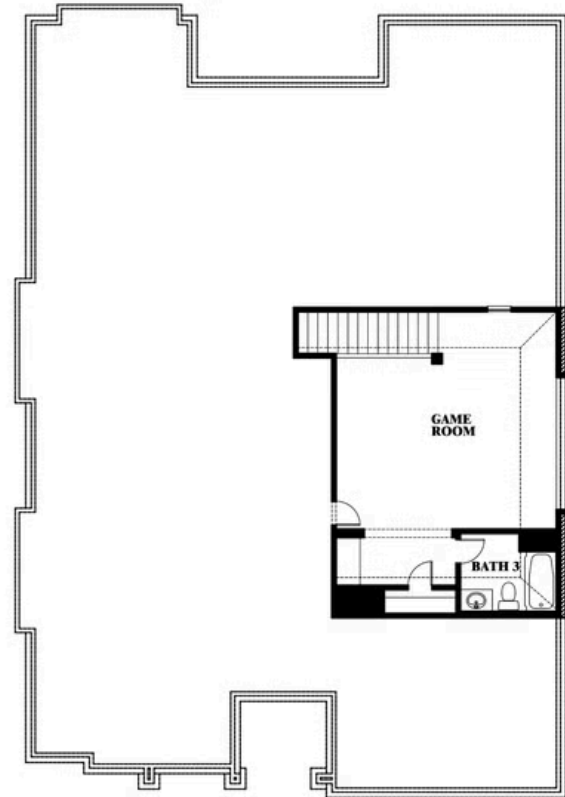

Carolina II

HOMES FROM

\$586,990 - \$600,990

CLASSIC SERIES

LEGACY RANCH

2312 RIVER TRAIL, MELISSA, TX 75454

2,771
SQUARE FEET

3
BEDROOMS

ELEVATION C

ELEVATION E

ELEVATION E

ELEVATION F

ELEVATION F

Carolina II

LEGACY RANCH

2312 RIVER TRAIL, MELISSA, TX 75454

Carolina II

This brochure is for general informational purposes and is to be used as a guide only. Changes may be made during the development process and floorplans, dimensions, fixtures, fittings, finishes and specifications are subject to change without notice. Window placement, balcony configuration, wardrobe sizes and living areas may vary slightly within each plan type. EQUAL HOUSING OPPORTUNITY

Carolina II

LEGACY RANCH

2312 RIVER TRAIL, MELISSA, TX 75454

Carolina II with Media Room

This brochure is for general informational purposes and is to be used as a guide only. Changes may be made during the development process and floorplans, dimensions, fixtures, fittings, finishes and specifications are subject to change without notice. Window placement, balcony configuration, wardrobe sizes and living areas may vary slightly within each plan type. EQUAL HOUSING OPPORTUNITY