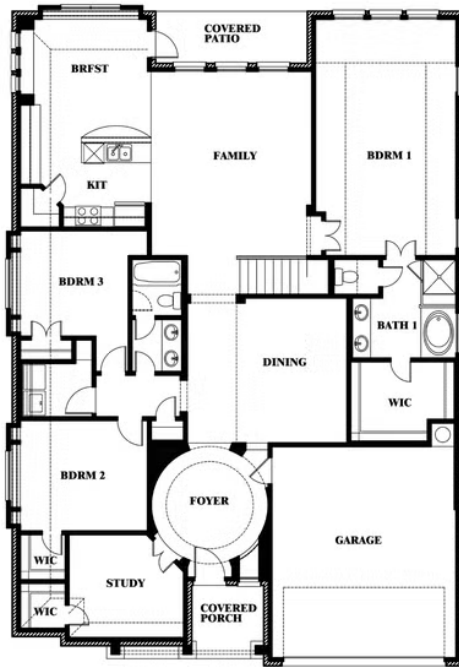

Carolina II

LEGACY RANCH

2312 RIVER TRAIL, MELISSA, TX 75454

Carolina II with Media Room