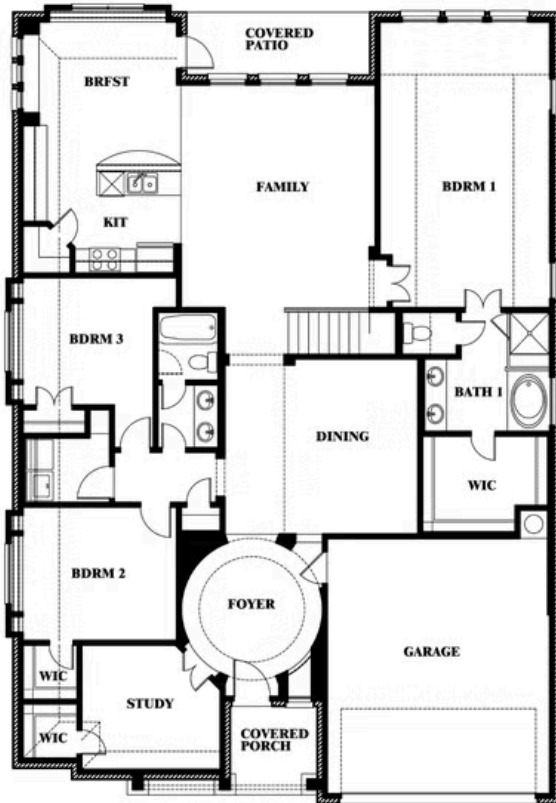

3.0
BATHROOMS

2
CAR GARAGE

ELEVATION D

ELEVATION A

ELEVATION A

ELEVATION AS

ELEVATION AS

ELEVATION C

ELEVATION C

ELEVATION E

ELEVATION E

ELEVATION F

ELEVATION F

Carolina II

LEGACY RANCH

2312 RIVER TRAIL, MELISSA, TX 75454

Carolina II

This brochure is for general informational purposes and is to be used as a guide only. Changes may be made during the development process and floorplans, dimensions, fixtures, fittings, finishes and specifications are subject to change without notice. Window placement, balcony configuration, wardrobe sizes and living areas may vary slightly within each plan type. EQUAL HOUSING OPPORTUNITY

Carolina II

LEGACY RANCH

2312 RIVER TRAIL, MELISSA, TX 75454

Carolina II with Media Room

This brochure is for general informational purposes and is to be used as a guide only. Changes may be made during the development process and floorplans, dimensions, fixtures, fittings, finishes and specifications are subject to change without notice. Window placement, balcony configuration, wardrobe sizes and living areas may vary slightly within each plan type. EQUAL HOUSING OPPORTUNITY