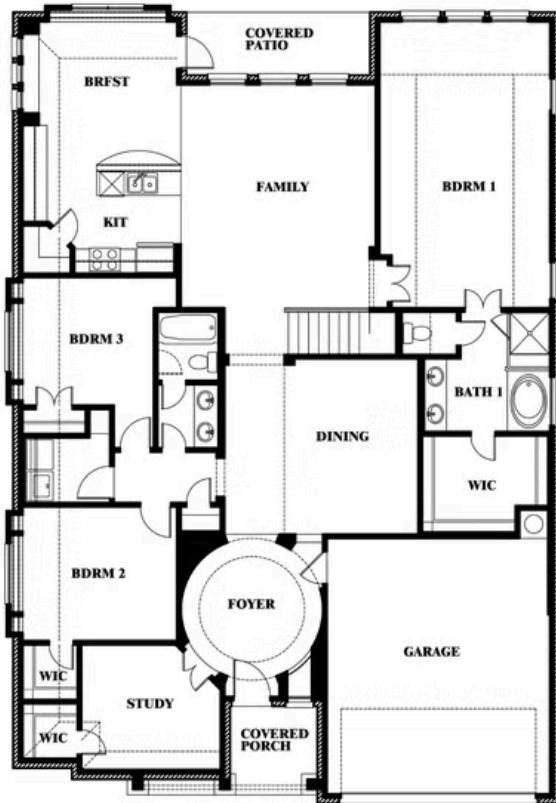

Carolina II

HOMES FROM

\$586,990 - \$600,990

CLASSIC SERIES

LEGACY RANCH

2312 RIVER TRAIL, MELISSA, TX 75454

2,771
SQUARE FEET

3
BEDROOMS

ELEVATION C

ELEVATION E

ELEVATION E

ELEVATION F

ELEVATION F

Carolina II

LEGACY RANCH

2312 RIVER TRAIL, MELISSA, TX 75454

Carolina II

This brochure is for general informational purposes and is to be used as a guide only. Changes may be made during the development process and floorplans, dimensions, fixtures, fittings, finishes and specifications are subject to change without notice. Window placement, balcony configuration, wardrobe sizes and living areas may vary slightly within each plan type. EQUAL HOUSING OPPORTUNITY

Carolina II

LEGACY RANCH

2312 RIVER TRAIL, MELISSA, TX 75454

Carolina II with Media Room

This brochure is for general informational purposes and is to be used as a guide only. Changes may be made during the development process and floorplans, dimensions, fixtures, fittings, finishes and specifications are subject to change without notice. Window placement, balcony configuration, wardrobe sizes and living areas may vary slightly within each plan type. EQUAL HOUSING OPPORTUNITY