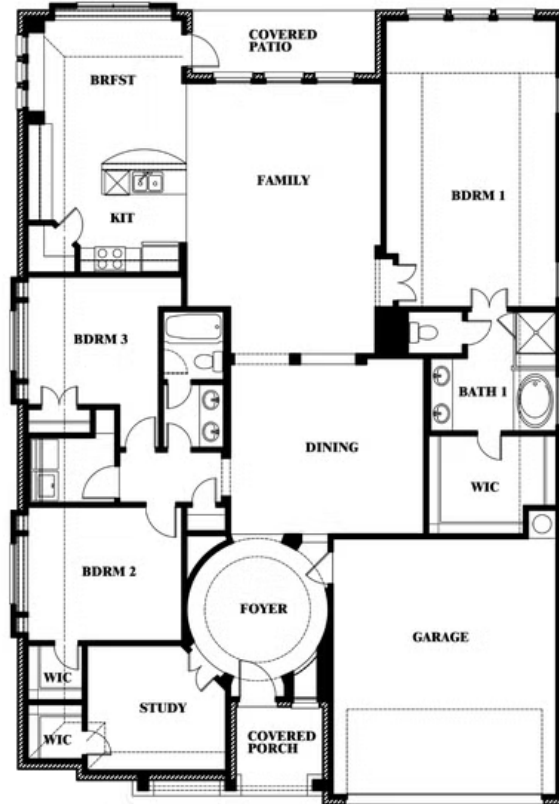

Carolina

CLASSIC SERIES

LEGACY RANCH

2312 RIVER TRAIL, MELISSA, TX 75454

HOMES FROM

\$507,990 - \$520,990

2,313
SQUARE FEET

3
BEDROOMS

2.0
BATHROOMS

2
CAR GARAGE

Carolina

LEGACY RANCH

2312 RIVER TRAIL, MELISSA, TX 75454

Carolina

This brochure is for general informational purposes and is to be used as a guide only. Changes may be made during the development process and floorplans, dimensions, fixtures, fittings, finishes and specifications are subject to change without notice. Window placement, balcony configuration, wardrobe sizes and living areas may vary slightly within each plan type. EQUAL HOUSING OPPORTUNITY