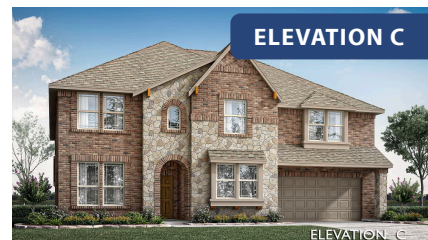

Bellflower IV

HOMES FROM
\$727,990

CLASSIC SERIES

LEGACY RANCH

2312 RIVER TRAIL, MELISSA, TX 75454

4,226
SQUARE FEET

5
BEDROOMS

4.5
BATHROOMS

2
CAR GARAGE

Bellflower IV

LEGACY RANCH

2312 RIVER TRAIL, MELISSA, TX 75454

Bellflower IV

This brochure is for general informational purposes and is to be used as a guide only. Changes may be made during the development process and floorplans, dimensions, fixtures, fittings, finishes and specifications are subject to change without notice. Window placement, balcony configuration, wardrobe sizes and living areas may vary slightly within each plan type. EQUAL HOUSING OPPORTUNITY

Bellflower IV

LEGACY RANCH

2312 RIVER TRAIL, MELISSA, TX 75454

Bellflower IV Opt. Bed 5 at Media

This brochure is for general informational purposes and is to be used as a guide only. Changes may be made during the development process and floorplans, dimensions, fixtures, fittings, finishes and specifications are subject to change without notice. Window placement, balcony configuration, wardrobe sizes and living areas may vary slightly within each plan type. EQUAL HOUSING OPPORTUNITY