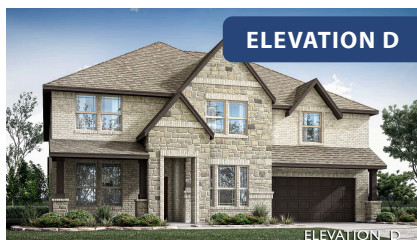

Bellflower IV

HOMES FROM
\$727,990

CLASSIC SERIES

LEGACY RANCH

2312 RIVER TRAIL, MELISSA, TX 75454

4,226
SQUARE FEET

5
BEDROOMS

4.5
BATHROOMS

2
CAR GARAGE

Bellflower IV

LEGACY RANCH

2312 RIVER TRAIL, MELISSA, TX 75454

Bellflower IV

This brochure is for general informational purposes and is to be used as a guide only. Changes may be made during the development process and floorplans, dimensions, fixtures, fittings, finishes and specifications are subject to change without notice. Window placement, balcony configuration, wardrobe sizes and living areas may vary slightly within each plan type. EQUAL HOUSING OPPORTUNITY

Bellflower IV

LEGACY RANCH

2312 RIVER TRAIL, MELISSA, TX 75454

Bellflower IV Opt. Bed 5 at Media

This brochure is for general informational purposes and is to be used as a guide only. Changes may be made during the development process and floorplans, dimensions, fixtures, fittings, finishes and specifications are subject to change without notice. Window placement, balcony configuration, wardrobe sizes and living areas may vary slightly within each plan type. EQUAL HOUSING OPPORTUNITY