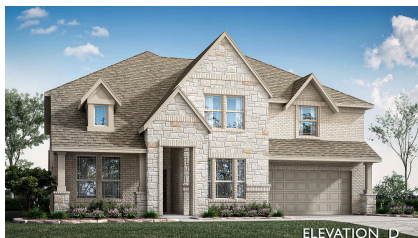

Bellflower III

HOMES FROM
\$704,990

CLASSIC SERIES

LEGACY RANCH

2312 RIVER TRAIL, MELISSA, TX 75454

3,979
SQUARE FEET

5
BEDROOMS

4.5
BATHROOMS

2
CAR GARAGE

Document generated Dec 26, 2024. Prices, plans, square footage, features and materials are subject to change at any time without notice and vary among communities. Listed prices are for informational purposes only, are not binding, and do not create any contractual obligation(s). The price of any home is dependent on numerous factors, all of which are unique to a specific home, and is not guaranteed until specified in a binding contract. Pricing of elevations and additional optional beds/baths vary per plan. Some plans require a premium homesite. Please ask the Community Manager for details. Renderings of homes are artist concepts and may not reflect exact colors and materials.

Bellflower III

LEGACY RANCH

2312 RIVER TRAIL, MELISSA, TX 75454

BELLFLOWER III FLOOR PLAN

Bellflower III

This brochure is for general informational purposes and is to be used as a guide only. Changes may be made during the development process and floorplans, dimensions, fixtures, fittings, finishes and specifications are subject to change without notice. Window placement, balcony configuration, wardrobe sizes and living areas may vary slightly within each plan type. EQUAL HOUSING OPPORTUNITY