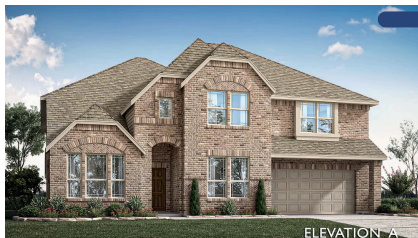

Bellflower III

HOMES FROM
\$704,990

CLASSIC SERIES

LEGACY RANCH

2312 RIVER TRAIL, MELISSA, TX 75454

3,979
SQUARE FEET

5
BEDROOMS

4.5
BATHROOMS

2
CAR GARAGE

Document generated Dec 26, 2024. Prices, plans, square footage, features and materials are subject to change at any time without notice and vary among communities. Listed prices are for informational purposes only, are not binding, and do not create any contractual obligation(s). The price of any home is dependent on numerous factors, all of which are unique to a specific home, and is not guaranteed until specified in a binding contract. Pricing of elevations and additional optional beds/baths vary per plan. Some plans require a premium homesite. Please ask the Community Manager for details. Renderings of homes are artist concepts and may not reflect exact colors and materials.

Bellflower III

LEGACY RANCH

2312 RIVER TRAIL, MELISSA, TX 75454

BELLFLOWER III FLOOR PLAN

Bellflower III

This brochure is for general informational purposes and is to be used as a guide only. Changes may be made during the development process and floorplans, dimensions, fixtures, fittings, finishes and specifications are subject to change without notice. Window placement, balcony configuration, wardrobe sizes and living areas may vary slightly within each plan type. EQUAL HOUSING OPPORTUNITY