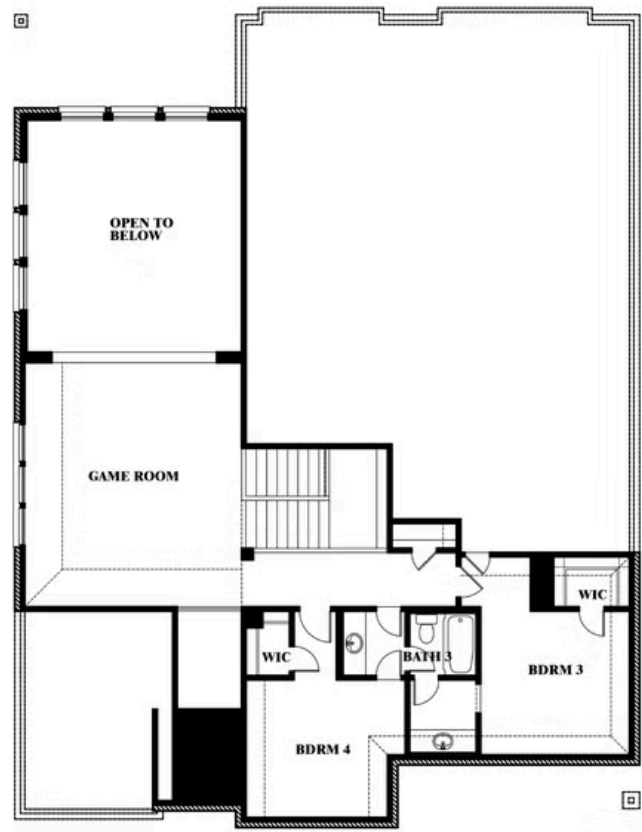

Bellflower

HOMES FROM
\$654,990

CLASSIC SERIES

LEGACY RANCH

2312 RIVER TRAIL, MELISSA, TX 75454

3,527
SQUARE FEET

4
BEDROOMS

3.5
BATHROOMS

2
CAR GARAGE

ELEVATION D

ELEVATION A

ELEVATION A

ELEVATION AS

ELEVATION AS

ELEVATION B

ELEVATION B

ELEVATION C

ELEVATION C

Bellflower

LEGACY RANCH

2312 RIVER TRAIL, MELISSA, TX 75454

BELLFLOWER FLOOR PLAN

Bellflower

This brochure is for general informational purposes and is to be used as a guide only. Changes may be made during the development process and floorplans, dimensions, fixtures, fittings, finishes and specifications are subject to change without notice. Window placement, balcony configuration, wardrobe sizes and living areas may vary slightly within each plan type. EQUAL HOUSING OPPORTUNITY