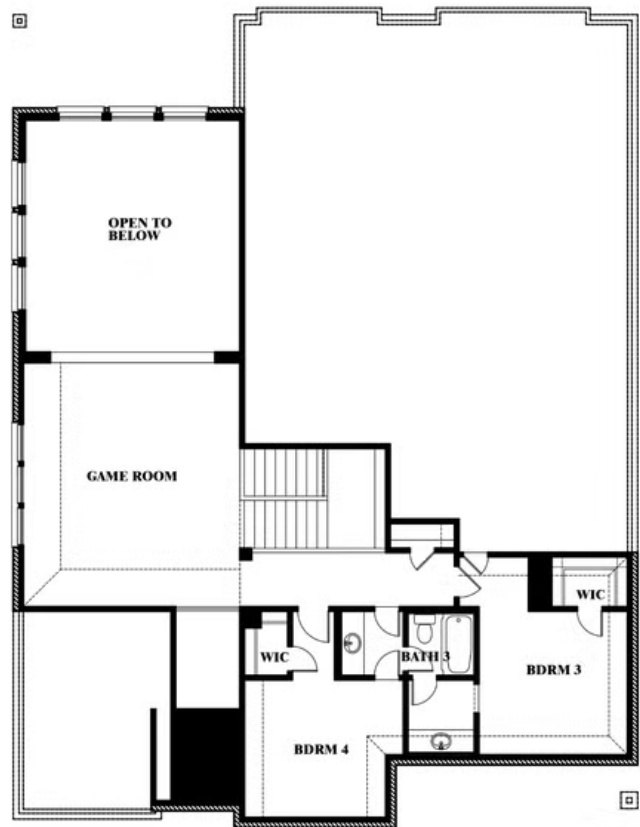

Bellflower

HOMES FROM
\$654,990

CLASSIC SERIES

LEGACY RANCH

2312 RIVER TRAIL, MELISSA, TX 75454

3,527
SQUARE FEET

4
BEDROOMS

3.5
BATHROOMS

2
CAR GARAGE

ELEVATION D

ELEVATION A

ELEVATION A

ELEVATION AS

ELEVATION AS

ELEVATION B

ELEVATION B

ELEVATION C

ELEVATION C

Bellflower

LEGACY RANCH

2312 RIVER TRAIL, MELISSA, TX 75454

Bellflower

This brochure is for general informational purposes and is to be used as a guide only. Changes may be made during the development process and floorplans, dimensions, fixtures, fittings, finishes and specifications are subject to change without notice. Window placement, balcony configuration, wardrobe sizes and living areas may vary slightly within each plan type. EQUAL HOUSING OPPORTUNITY