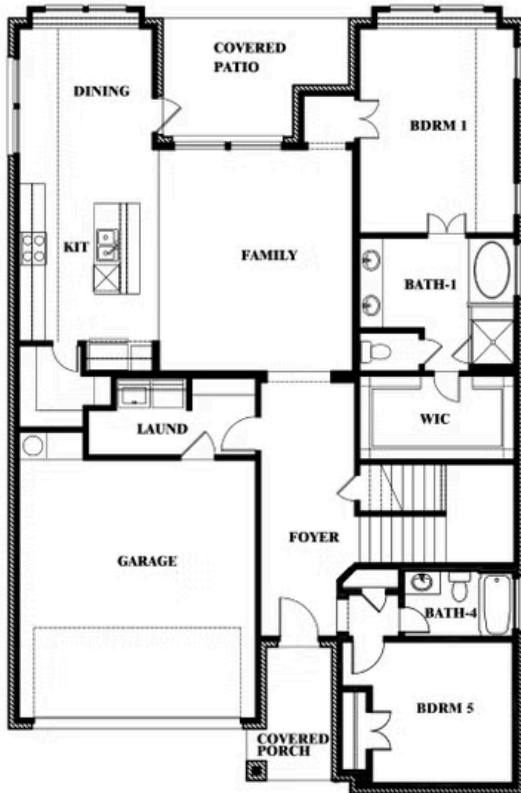

## LEGACY RANCH CLASSIC 60

2312 RIVER TRAIL, MELISSA, TX 75454

**2,838**  
SQUARE FEET

**4**  
BEDROOMS

**3.5**  
BATHROOMS

**2**  
CAR GARAGE

**ELEVATION A**

**ELEVATION AS**

### Violet IV

This brochure is for general informational purposes and is to be used as a guide only. Changes may be made during the development process and floorplans, dimensions, fixtures, fittings, finishes and specifications are subject to change without notice. Window placement, balcony configuration, wardrobe sizes and living areas may vary slightly within each plan type. EQUAL HOUSING OPPORTUNITY

## LEGACY RANCH CLASSIC 60

2312 RIVER TRAIL, MELISSA, TX 75454

VIOLET IV FLOOR PLAN WITH OPTIONAL BEDROOM AT STUDY

### Violet IV Opt. Bed 5 & Bath 4 at Study

This brochure is for general informational purposes and is to be used as a guide only. Changes may be made during the development process and floorplans, dimensions, fixtures, fittings, finishes and specifications are subject to change without notice. Window placement, balcony configuration, wardrobe sizes and living areas may vary slightly within each plan type. EQUAL HOUSING OPPORTUNITY