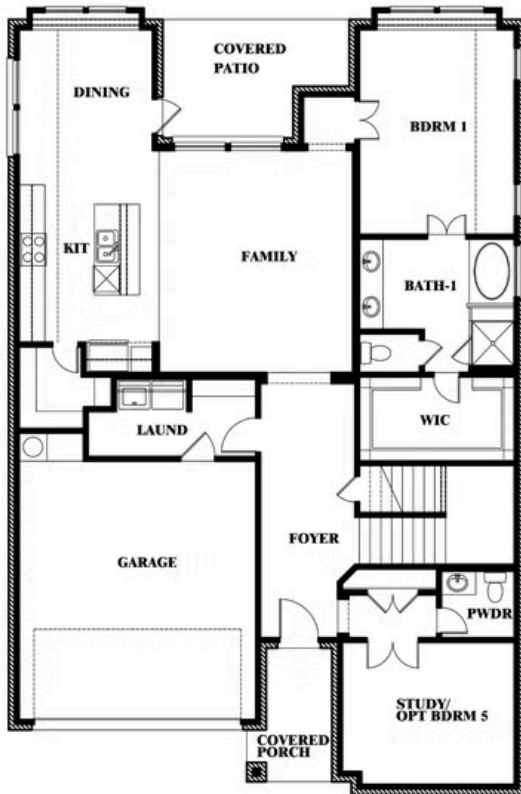

Violet IV

VIOLET IV FLOOR PLAN

LEGACY RANCH CLASSIC 60

2312 RIVER TRAIL, MELISSA, TX 75454

Violet IV

This brochure is for general informational purposes and is to be used as a guide only. Changes may be made during the development process and floorplans, dimensions, fixtures, fittings, finishes and specifications are subject to change without notice. Window placement, balcony configuration, wardrobe sizes and living areas may vary slightly within each plan type. EQUAL HOUSING OPPORTUNITY