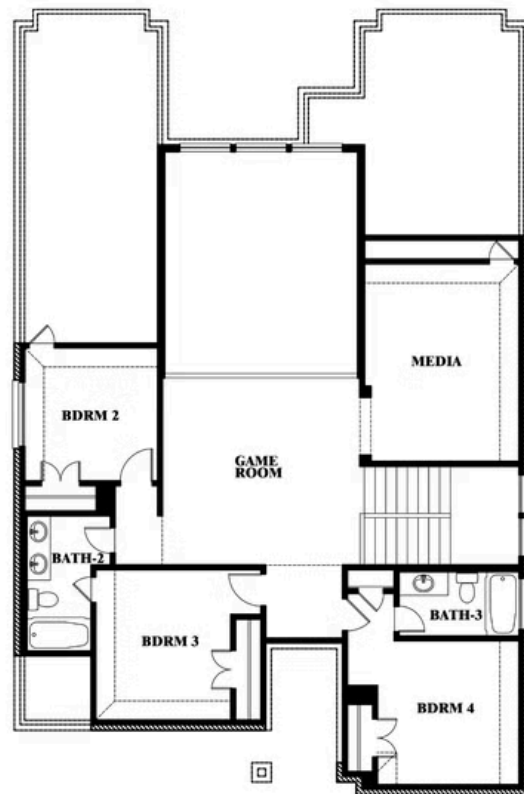

Violet IV

VIOLET IV FLOOR PLAN

LEGACY RANCH CLASSIC 60

2312 RIVER TRAIL, MELISSA, TX 75454

Violet IV

This brochure is for general informational purposes and is to be used as a guide only. Changes may be made during the development process and floorplans, dimensions, fixtures, fittings, finishes and specifications are subject to change without notice. Window placement, balcony configuration, wardrobe sizes and living areas may vary slightly within each plan type. EQUAL HOUSING OPPORTUNITY