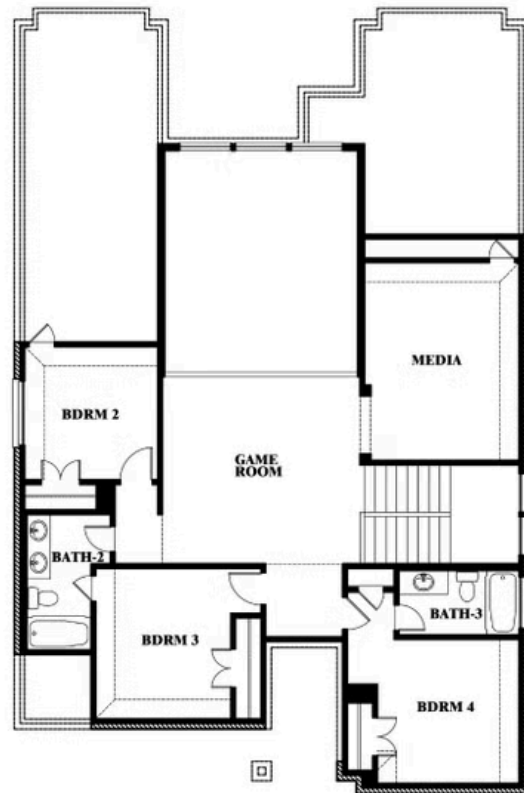

Violet IV

LEGACY RANCH CLASSIC 60

2312 RIVER TRAIL, MELISSA, TX 75454

VIOLET IV FLOOR PLAN WITH OPTIONAL BEDROOM AT STUDY

Violet IV Opt. Bed 5 & Bath 4 at Study

This brochure is for general informational purposes and is to be used as a guide only. Changes may be made during the development process and floorplans, dimensions, fixtures, fittings, finishes and specifications are subject to change without notice. Window placement, balcony configuration, wardrobe sizes and living areas may vary slightly within each plan type. EQUAL HOUSING OPPORTUNITY

Document generated Feb 22, 2025. Prices, plans, square footage, features and materials are subject to change at any time without notice and vary among communities. Listed prices are for informational purposes only, are not binding, and do not create any contractual obligation(s). The price of any home is dependent on numerous factors, all of which are unique to a specific home, and is not guaranteed until specified in a binding contract. Pricing of elevations and additional optional beds/baths vary per plan. Some plans require a premium homesite. Please ask the Community Manager for details. Renderings of homes are artist concepts and may not reflect exact colors and materials.