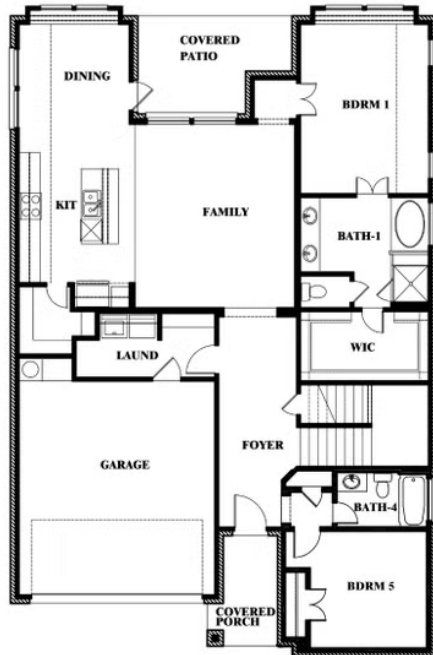

Violet III

LEGACY RANCH CLASSIC 60

2312 RIVER TRAIL, MELISSA, TX 75454

VIOLET III FLOOR PLAN WITH BEDROOM AT STUDY

Violet III Opt. Bed 5 & Bath 4 at Study