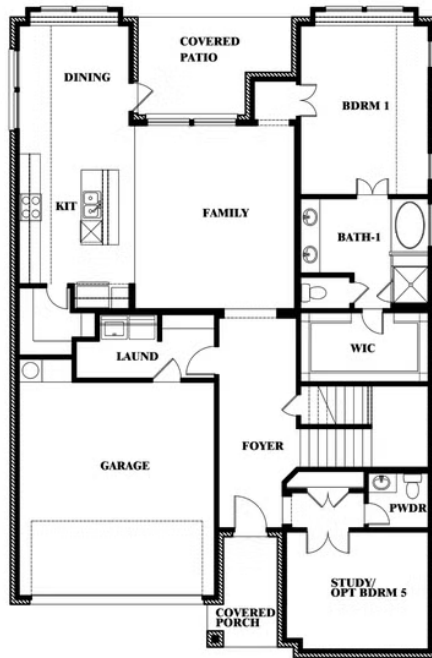

Violet III

VIOLET III FLOOR PLAN

LEGACY RANCH CLASSIC 60

2312 RIVER TRAIL, MELISSA, TX 75454

Violet III