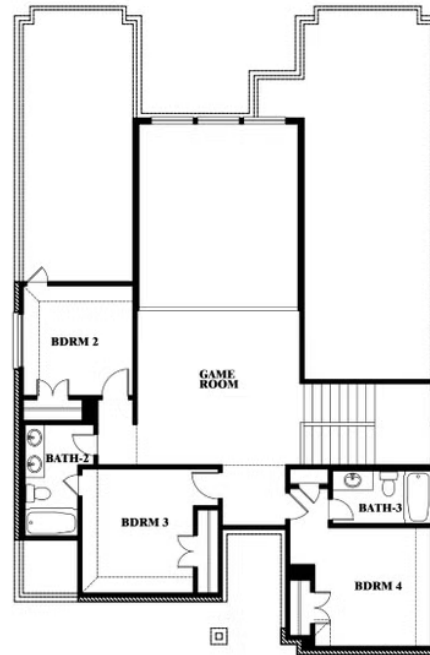

Violet III

LEGACY RANCH CLASSIC 60

2312 RIVER TRAIL, MELISSA, TX 75454

VIOLET III FLOOR PLAN WITH BEDROOM AT STUDY

Violet III Opt. Bed 5 & Bath 4 at Study