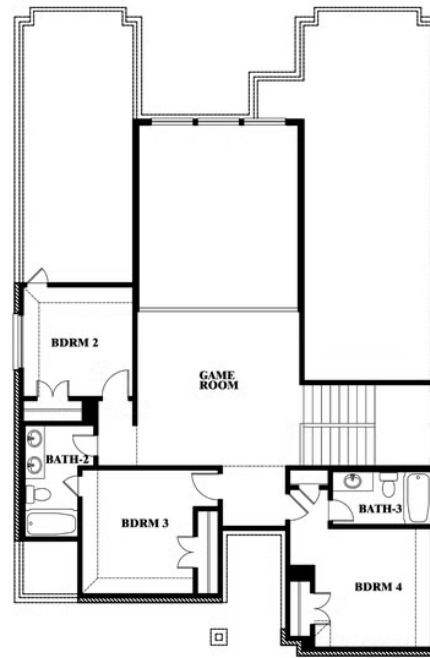

Violet III

VIOLET III FLOOR PLAN

LEGACY RANCH CLASSIC 60

2312 RIVER TRAIL, MELISSA, TX 75454

Violet III