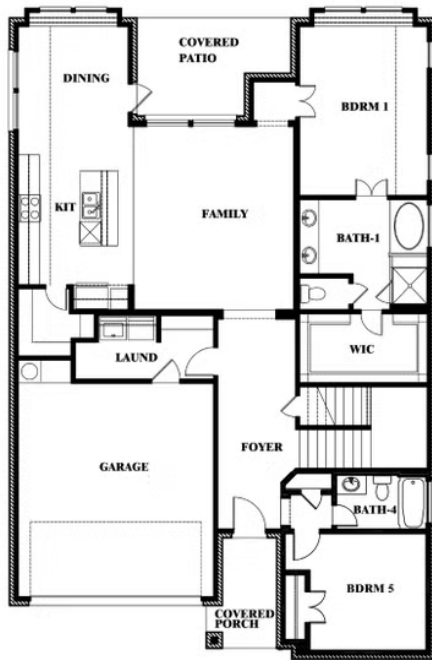

Violet II

LEGACY RANCH CLASSIC 60

2312 RIVER TRAIL, MELISSA, TX 75454

VIOLET II FLOOR PLAN WITH OPTIONAL BEDROOM AT STUDY

Violet II Opt. Bed 5 & Bath 4 at Study