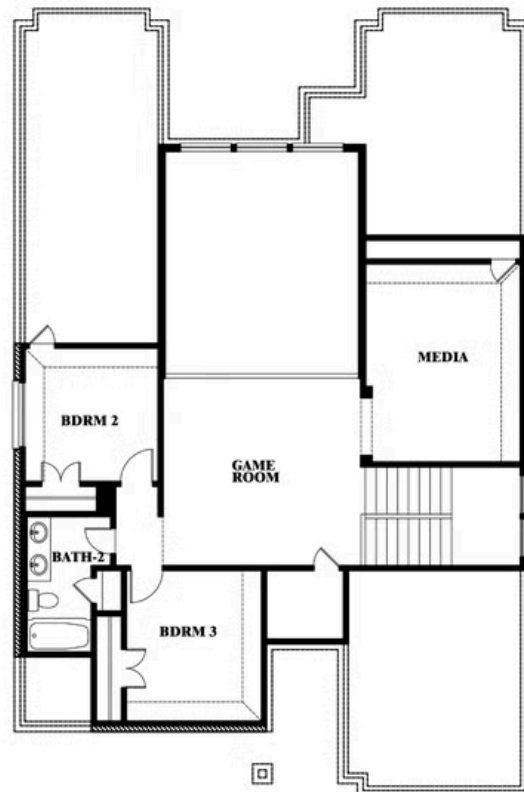

Violet II

HOMES FROM
\$584,990

CLASSIC SERIES

LEGACY RANCH CLASSIC 60

2312 RIVER TRAIL, MELISSA, TX 75454

2,591
SQUARE FEET

3
BEDROOMS

2.5
BATHROOMS

Violet II

VIOLET II FLOOR PLAN

LEGACY RANCH CLASSIC 60

2312 RIVER TRAIL, MELISSA, TX 75454

Violet II

This brochure is for general informational purposes and is to be used as a guide only. Changes may be made during the development process and floorplans, dimensions, fixtures, fittings, finishes and specifications are subject to change without notice. Window placement, balcony configuration, wardrobe sizes and living areas may vary slightly within each plan type. EQUAL HOUSING OPPORTUNITY

Violet II

LEGACY RANCH CLASSIC 60

2312 RIVER TRAIL, MELISSA, TX 75454

VIOLET II FLOOR PLAN WITH OPTIONAL BEDROOM AT STUDY

Violet II Opt. Bed 5 & Bath 4 at Study

This brochure is for general informational purposes and is to be used as a guide only. Changes may be made during the development process and floorplans, dimensions, fixtures, fittings, finishes and specifications are subject to change without notice. Window placement, balcony configuration, wardrobe sizes and living areas may vary slightly within each plan type. EQUAL HOUSING OPPORTUNITY