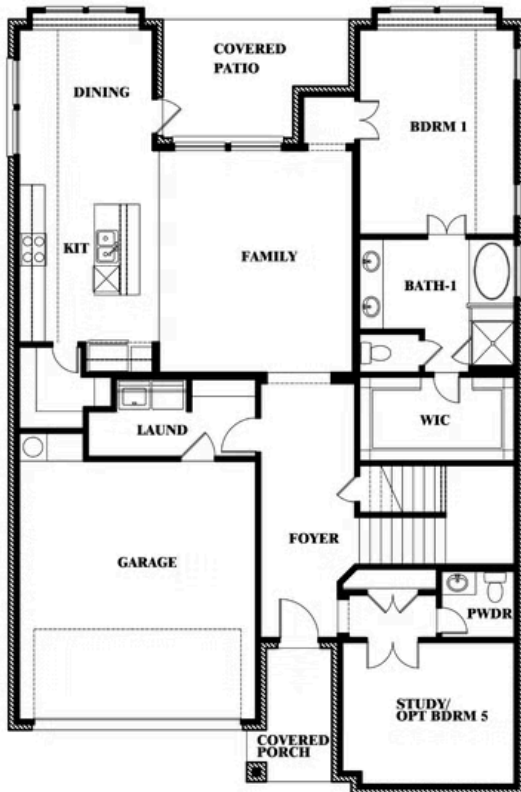

Violet II

HOMES FROM
\$584,990

CLASSIC SERIES

LEGACY RANCH CLASSIC 60

2312 RIVER TRAIL, MELISSA, TX 75454

2,591
SQUARE FEET

3
BEDROOMS

2.5
BATHROOMS

Violet II

VIOLET II FLOOR PLAN

LEGACY RANCH CLASSIC 60

2312 RIVER TRAIL, MELISSA, TX 75454

Violet II

This brochure is for general informational purposes and is to be used as a guide only. Changes may be made during the development process and floorplans, dimensions, fixtures, fittings, finishes and specifications are subject to change without notice. Window placement, balcony configuration, wardrobe sizes and living areas may vary slightly within each plan type. EQUAL HOUSING OPPORTUNITY

Violet II

LEGACY RANCH CLASSIC 60

2312 RIVER TRAIL, MELISSA, TX 75454

VIOLET II FLOOR PLAN WITH OPTIONAL BEDROOM AT STUDY

Violet II Opt. Bed 5 & Bath 4 at Study

This brochure is for general informational purposes and is to be used as a guide only. Changes may be made during the development process and floorplans, dimensions, fixtures, fittings, finishes and specifications are subject to change without notice. Window placement, balcony configuration, wardrobe sizes and living areas may vary slightly within each plan type. EQUAL HOUSING OPPORTUNITY