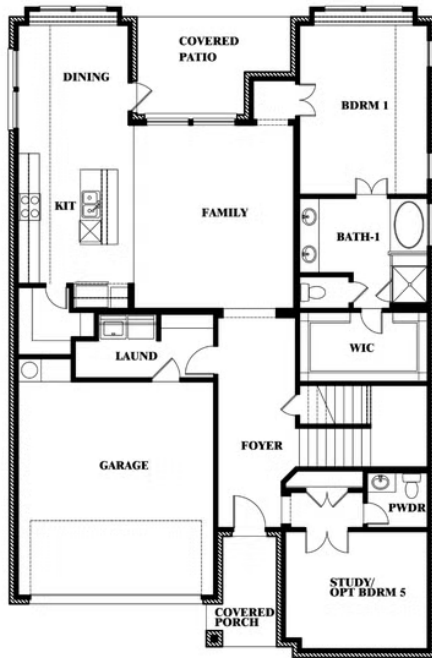

Violet II

VIOLET II FLOOR PLAN

LEGACY RANCH CLASSIC 60

2312 RIVER TRAIL, MELISSA, TX 75454

Violet II