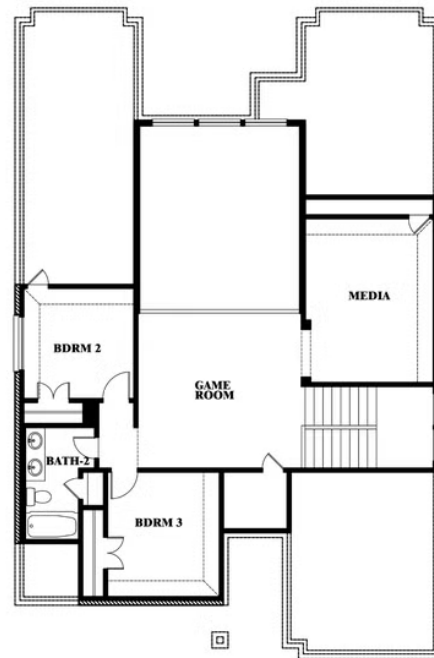

Violet II

VIOLET II FLOOR PLAN

LEGACY RANCH CLASSIC 60

2312 RIVER TRAIL, MELISSA, TX 75454

Violet II