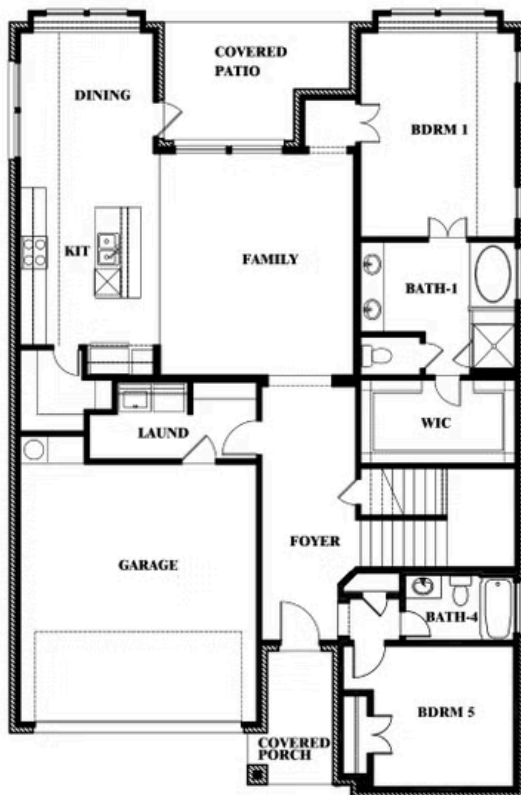

Violet II

HOMES FROM
\$584,990

CLASSIC SERIES

LEGACY RANCH CLASSIC 60

2312 RIVER TRAIL, MELISSA, TX 75454

2,591
SQUARE FEET

3
BEDROOMS

2.5
BATHROOMS

Violet II

VIOLET II FLOOR PLAN

LEGACY RANCH CLASSIC 60

2312 RIVER TRAIL, MELISSA, TX 75454

Violet II

This brochure is for general informational purposes and is to be used as a guide only. Changes may be made during the development process and floorplans, dimensions, fixtures, fittings, finishes and specifications are subject to change without notice. Window placement, balcony configuration, wardrobe sizes and living areas may vary slightly within each plan type. EQUAL HOUSING OPPORTUNITY

Violet II

LEGACY RANCH CLASSIC 60

2312 RIVER TRAIL, MELISSA, TX 75454

VIOLET II FLOOR PLAN WITH OPTIONAL BEDROOM AT STUDY

Violet II Opt. Bed 5 & Bath 4 at Study

This brochure is for general informational purposes and is to be used as a guide only. Changes may be made during the development process and floorplans, dimensions, fixtures, fittings, finishes and specifications are subject to change without notice. Window placement, balcony configuration, wardrobe sizes and living areas may vary slightly within each plan type. EQUAL HOUSING OPPORTUNITY