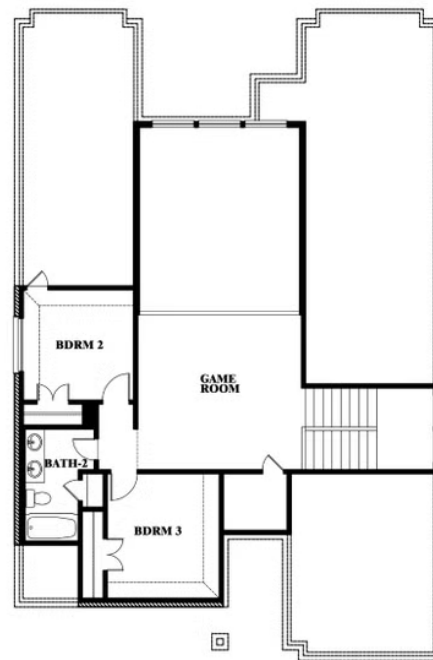

Violet

LEGACY RANCH CLASSIC 60

2312 RIVER TRAIL, MELISSA, TX 75454

VIOLET FLOOR PLAN WITH OPTIONAL BEDROOM AT STUDY

Violet
Opt. Bed 5 & Bath 4 at Study