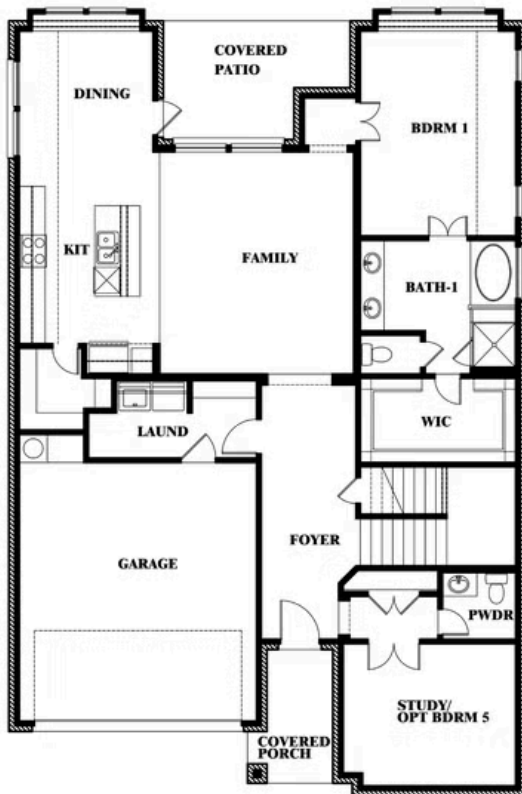

Violet

HOMES FROM
\$574,990

CLASSIC SERIES

LEGACY RANCH CLASSIC 60

2312 RIVER TRAIL, MELISSA, TX 75454

2,381
SQUARE FEET

3
BEDROOMS

2.5
BATHROOMS

Violet

VIOLET FLOOR PLAN

LEGACY RANCH CLASSIC 60

2312 RIVER TRAIL, MELISSA, TX 75454

Violet

This brochure is for general informational purposes and is to be used as a guide only. Changes may be made during the development process and floorplans, dimensions, fixtures, fittings, finishes and specifications are subject to change without notice. Window placement, balcony configuration, wardrobe sizes and living areas may vary slightly within each plan type. EQUAL HOUSING OPPORTUNITY

Violet

LEGACY RANCH CLASSIC 60

2312 RIVER TRAIL, MELISSA, TX 75454

VIOLET FLOOR PLAN WITH OPTIONAL BEDROOM AT STUDY

Violet

Opt. Bed 5 & Bath 4 at Study

This brochure is for general informational purposes and is to be used as a guide only. Changes may be made during the development process and floorplans, dimensions, fixtures, fittings, finishes and specifications are subject to change without notice. Window placement, balcony configuration, wardrobe sizes and living areas may vary slightly within each plan type. EQUAL HOUSING OPPORTUNITY