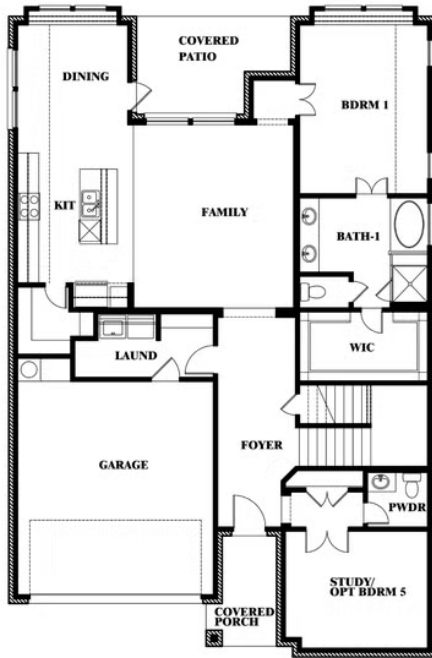

Violet

VIOLET FLOOR PLAN

LEGACY RANCH CLASSIC 60

2312 RIVER TRAIL, MELISSA, TX 75454

Violet