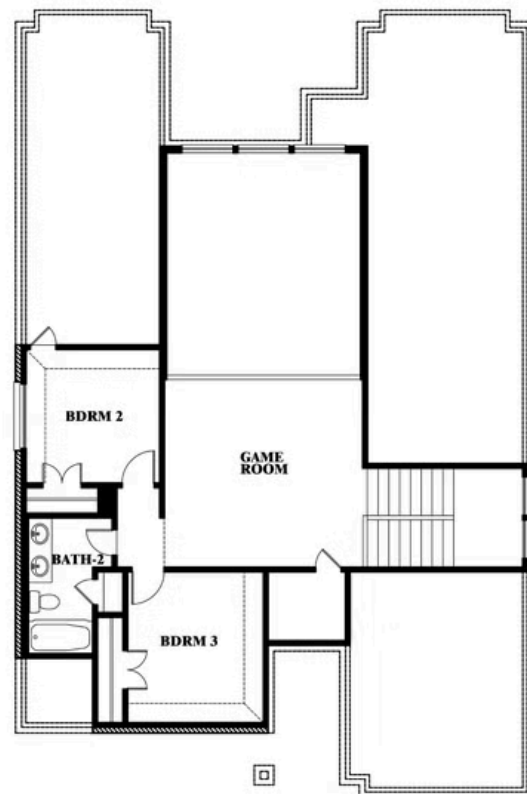

Violet

VIOLET FLOOR PLAN

LEGACY RANCH CLASSIC 60

2312 RIVER TRAIL, MELISSA, TX 75454

Violet

This brochure is for general informational purposes and is to be used as a guide only. Changes may be made during the development process and floorplans, dimensions, fixtures, fittings, finishes and specifications are subject to change without notice. Window placement, balcony configuration, wardrobe sizes and living areas may vary slightly within each plan type. EQUAL HOUSING OPPORTUNITY

Violet

LEGACY RANCH CLASSIC 60

2312 RIVER TRAIL, MELISSA, TX 75454

VIOLET FLOOR PLAN WITH OPTIONAL BEDROOM AT STUDY

Violet

Opt. Bed 5 & Bath 4 at Study

This brochure is for general informational purposes and is to be used as a guide only. Changes may be made during the development process and floorplans, dimensions, fixtures, fittings, finishes and specifications are subject to change without notice. Window placement, balcony configuration, wardrobe sizes and living areas may vary slightly within each plan type. EQUAL HOUSING OPPORTUNITY