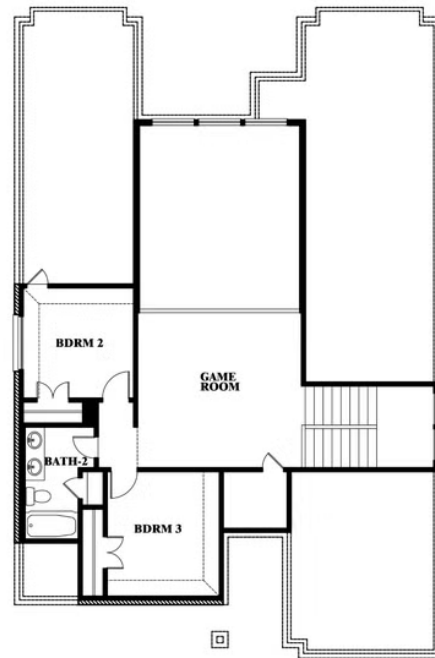

Violet

VIOLET FLOOR PLAN

LEGACY RANCH CLASSIC 60

2312 RIVER TRAIL, MELISSA, TX 75454

Violet