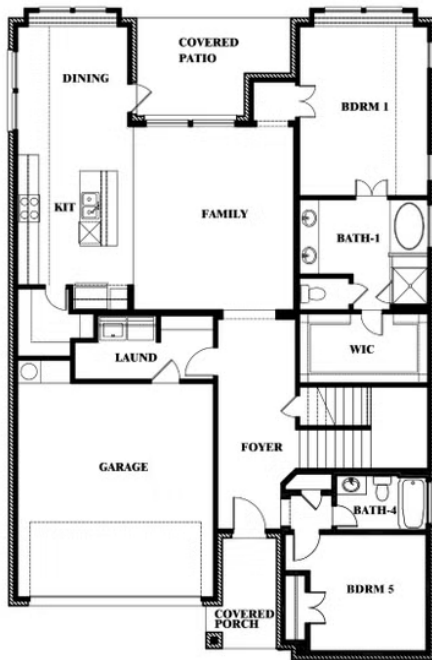

Violet

LEGACY RANCH CLASSIC 60

2312 RIVER TRAIL, MELISSA, TX 75454

VIOLET FLOOR PLAN WITH OPTIONAL BEDROOM AT STUDY

Violet
Opt. Bed 5 & Bath 4 at Study