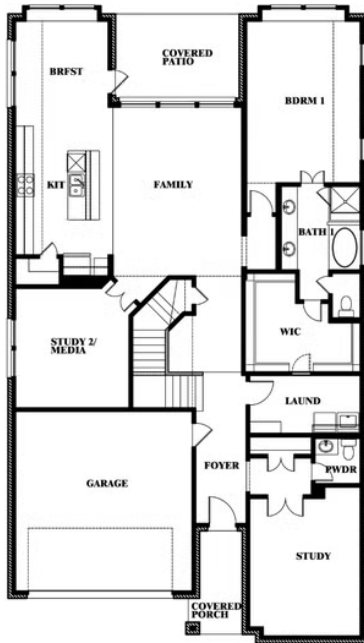

Rose III

ROSE III FLOOR PLAN

LEGACY RANCH CLASSIC 60

2312 RIVER TRAIL, MELISSA, TX 75454

Rose III