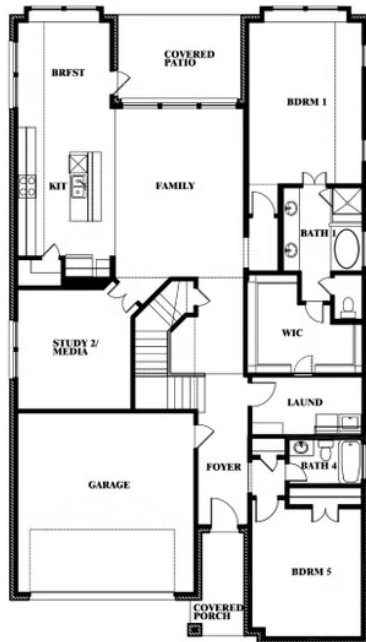

Rose III

LEGACY RANCH CLASSIC 60

2312 RIVER TRAIL, MELISSA, TX 75454

ROSE III FLOOR PLAN WITH OPTIONAL BED & BATH AT STUDY

Rose III Opt. Bed & Bath at Study