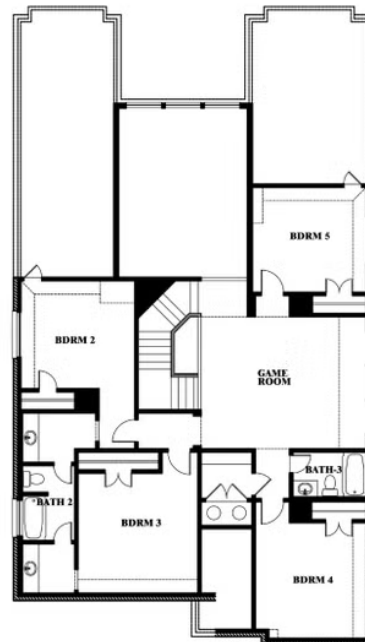

Rose III

LEGACY RANCH CLASSIC 60

2312 RIVER TRAIL, MELISSA, TX 75454

ROSE III FLOOR PLAN WITH OPTIONAL BED & BATH AT STUDY

Rose III Opt. Bed & Bath at Study