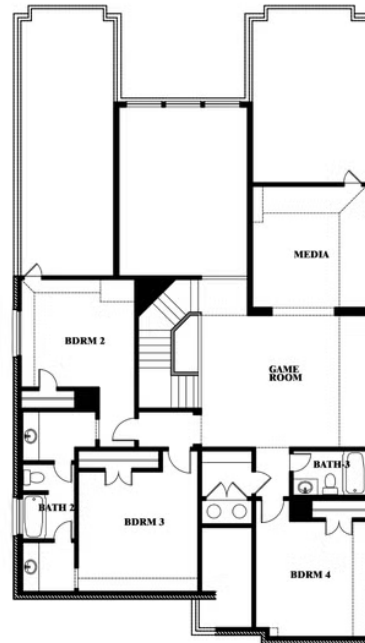

Rose II

ROSE II FLOOR PLAN

LEGACY RANCH CLASSIC 60

2312 RIVER TRAIL, MELISSA, TX 75454

Rose II