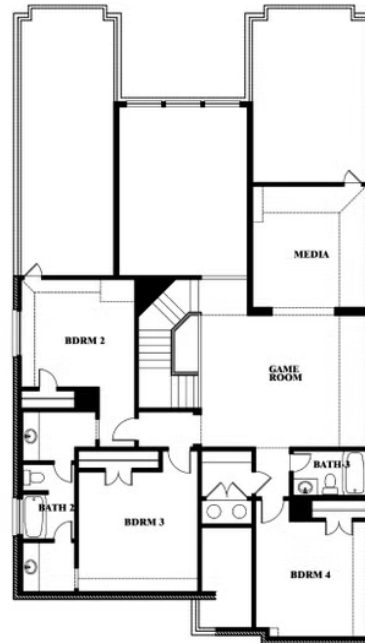

Rose II

LEGACY RANCH CLASSIC 60

2312 RIVER TRAIL, MELISSA, TX 75454

ROSE II FLOOR PLAN WITH OPTIONAL BED & BATH AT STUDY

Rose II Opt. Bed & Bath at Study