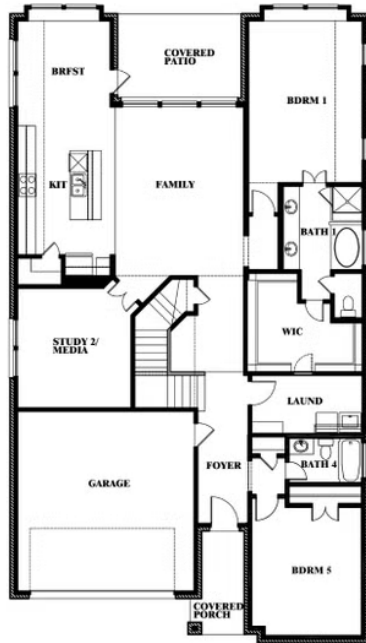

Rose II

LEGACY RANCH CLASSIC 60

2312 RIVER TRAIL, MELISSA, TX 75454

ROSE II FLOOR PLAN WITH OPTIONAL BED & BATH AT STUDY

Rose II Opt. Bed & Bath at Study