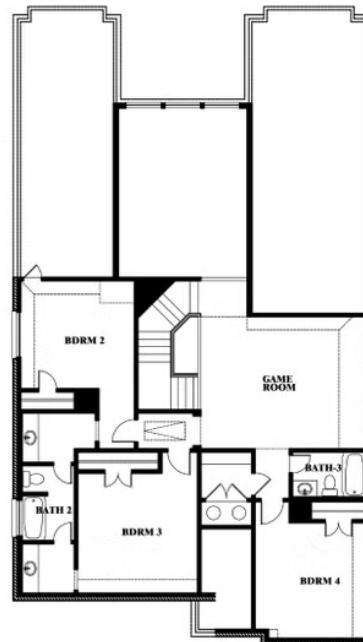

Rose

LEGACY RANCH CLASSIC 60

2312 RIVER TRAIL, MELISSA, TX 75454

ROSE FLOOR PLAN WITH OPTIONAL BED & BATH AT STUDY

Rose
Opt. Bed & Bath at Study