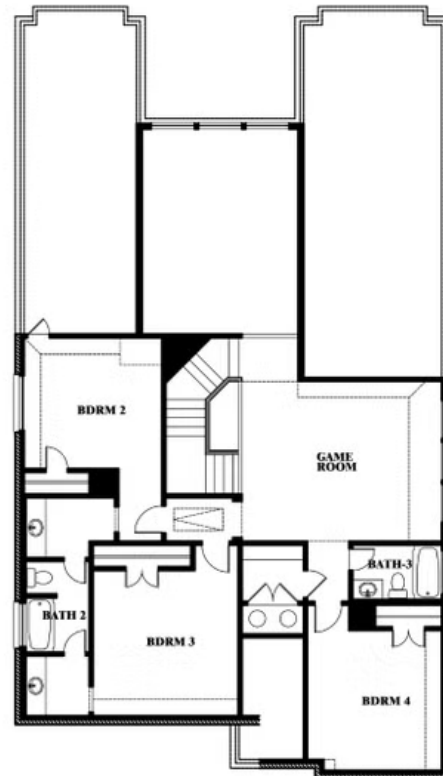

Rose

CLASSIC SERIES

LEGACY RANCH CLASSIC 60

2312 RIVER TRAIL, MELISSA, TX 75454

HOMES FROM
\$642,990

3,359
SQUARE FEET

4
BEDROOMS

3.5
BATHROOMS

ELEVATION D

ELEVATION D

Rose

ROSE FLOOR PLAN

LEGACY RANCH CLASSIC 60

2312 RIVER TRAIL, MELISSA, TX 75454

Rose

This brochure is for general informational purposes and is to be used as a guide only. Changes may be made during the development process and floorplans, dimensions, fixtures, fittings, finishes and specifications are subject to change without notice. Window placement, balcony configuration, wardrobe sizes and living areas may vary slightly within each plan type. EQUAL HOUSING OPPORTUNITY

Rose

LEGACY RANCH CLASSIC 60

2312 RIVER TRAIL, MELISSA, TX 75454

ROSE FLOOR PLAN WITH OPTIONAL BED & BATH AT STUDY

Rose Opt. Bed & Bath at Study

This brochure is for general informational purposes and is to be used as a guide only. Changes may be made during the development process and floorplans, dimensions, fixtures, fittings, finishes and specifications are subject to change without notice. Window placement, balcony configuration, wardrobe sizes and living areas may vary slightly within each plan type. EQUAL HOUSING OPPORTUNITY