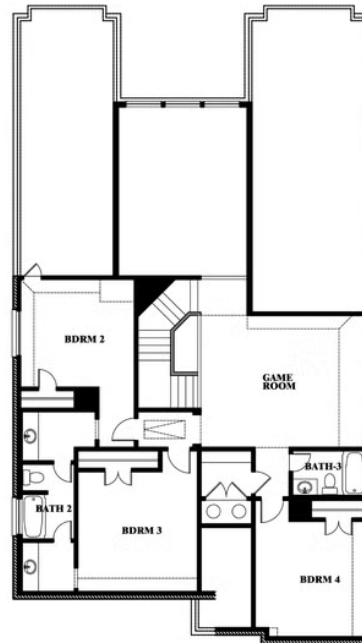

Rose

ROSE FLOOR PLAN

LEGACY RANCH CLASSIC 60

2312 RIVER TRAIL, MELISSA, TX 75454

Rose