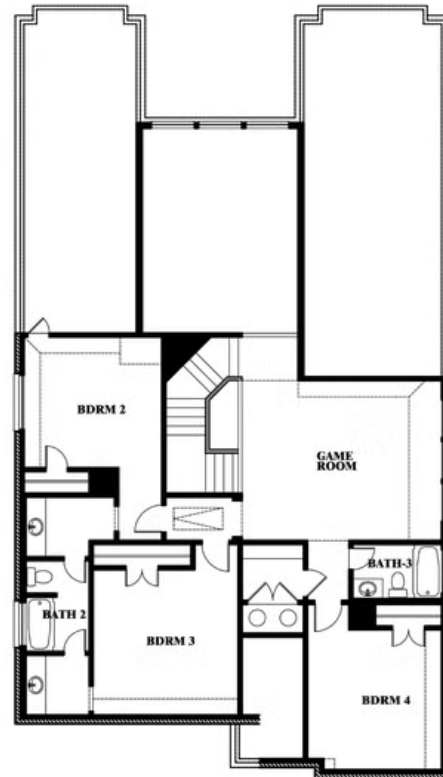

Rose

CLASSIC SERIES

LEGACY RANCH CLASSIC 60

2312 RIVER TRAIL, MELISSA, TX 75454

HOMES FROM
\$642,990

3,359
SQUARE FEET

4
BEDROOMS

3.5
BATHROOMS

2
CAR GARAGE

ELEVATION A

ELEVATION AS

ELEVATION AS

ELEVATION B

ELEVATION B

ELEVATION C

ELEVATION C

ELEVATION D

ELEVATION D

Rose

ROSE FLOOR PLAN

LEGACY RANCH CLASSIC 60

2312 RIVER TRAIL, MELISSA, TX 75454

Rose

This brochure is for general informational purposes and is to be used as a guide only. Changes may be made during the development process and floorplans, dimensions, fixtures, fittings, finishes and specifications are subject to change without notice. Window placement, balcony configuration, wardrobe sizes and living areas may vary slightly within each plan type. EQUAL HOUSING OPPORTUNITY

Rose

LEGACY RANCH CLASSIC 60

2312 RIVER TRAIL, MELISSA, TX 75454

ROSE FLOOR PLAN WITH OPTIONAL BED & BATH AT STUDY

Rose Opt. Bed & Bath at Study

This brochure is for general informational purposes and is to be used as a guide only. Changes may be made during the development process and floorplans, dimensions, fixtures, fittings, finishes and specifications are subject to change without notice. Window placement, balcony configuration, wardrobe sizes and living areas may vary slightly within each plan type. EQUAL HOUSING OPPORTUNITY