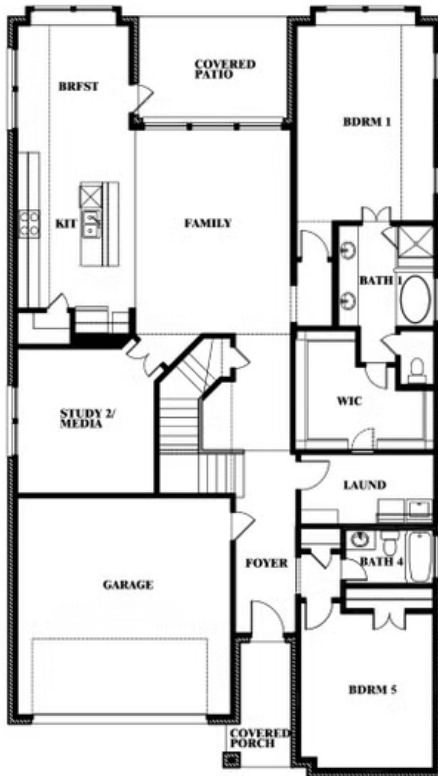

Rose

CLASSIC SERIES

LEGACY RANCH CLASSIC 60

2312 RIVER TRAIL, MELISSA, TX 75454

HOMES FROM
\$642,990

3,359
SQUARE FEET

4
BEDROOMS

3.5
BATHROOMS

ELEVATION D

ELEVATION D

Rose

ROSE FLOOR PLAN

LEGACY RANCH CLASSIC 60

2312 RIVER TRAIL, MELISSA, TX 75454

Rose

This brochure is for general informational purposes and is to be used as a guide only. Changes may be made during the development process and floorplans, dimensions, fixtures, fittings, finishes and specifications are subject to change without notice. Window placement, balcony configuration, wardrobe sizes and living areas may vary slightly within each plan type. EQUAL HOUSING OPPORTUNITY

Rose

LEGACY RANCH CLASSIC 60

2312 RIVER TRAIL, MELISSA, TX 75454

ROSE FLOOR PLAN WITH OPTIONAL BED & BATH AT STUDY

Rose Opt. Bed & Bath at Study

This brochure is for general informational purposes and is to be used as a guide only. Changes may be made during the development process and floorplans, dimensions, fixtures, fittings, finishes and specifications are subject to change without notice. Window placement, balcony configuration, wardrobe sizes and living areas may vary slightly within each plan type. EQUAL HOUSING OPPORTUNITY