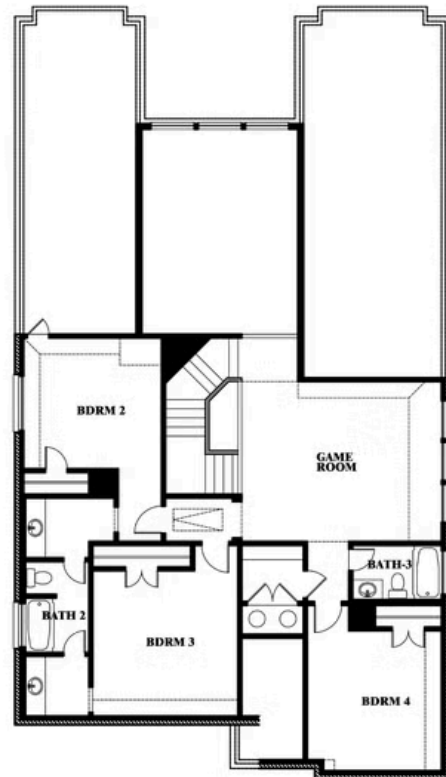

Rose

ROSE FLOOR PLAN

LEGACY RANCH CLASSIC 60

2312 RIVER TRAIL, MELISSA, TX 75454

Rose

This brochure is for general informational purposes and is to be used as a guide only. Changes may be made during the development process and floorplans, dimensions, fixtures, fittings, finishes and specifications are subject to change without notice. Window placement, balcony configuration, wardrobe sizes and living areas may vary slightly within each plan type. EQUAL HOUSING OPPORTUNITY