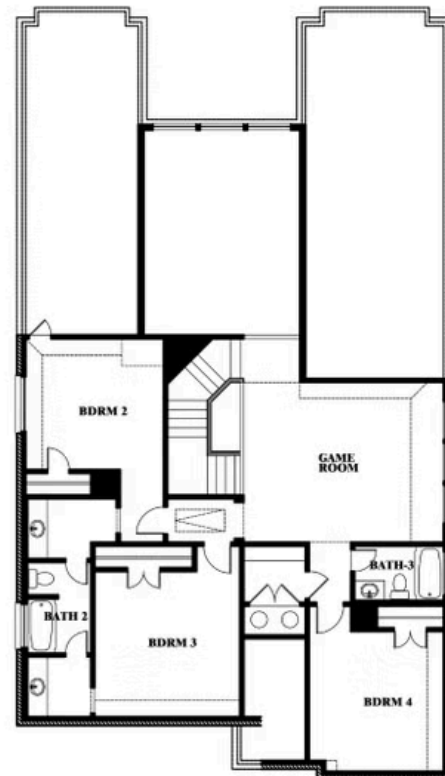

## LEGACY RANCH CLASSIC 60

2312 RIVER TRAIL, MELISSA, TX 75454

**3,359**  
SQUARE FEET

**4**  
BEDROOMS

**3.5**  
BATHROOMS

**2**  
CAR GARAGE

**ELEVATION A**

**ELEVATION AS**

# Rose

ROSE FLOOR PLAN

# Rose

This brochure is for general informational purposes and is to be used as a guide only. Changes may be made during the development process and floorplans, dimensions, fixtures, fittings, finishes and specifications are subject to change without notice. Window placement, balcony configuration, wardrobe sizes and living areas may vary slightly within each plan type. EQUAL HOUSING OPPORTUNITY

## LEGACY RANCH CLASSIC 60

2312 RIVER TRAIL, MELISSA, TX 75454

**ROSE FLOOR PLAN WITH OPTIONAL BED & BATH AT STUDY**

Rose  
Opt. Bed & Bath at Study

This brochure is for general informational purposes and is to be used as a guide only. Changes may be made during the development process and floorplans, dimensions, fixtures, fittings, finishes and specifications are subject to change without notice. Window placement, balcony configuration, wardrobe sizes and living areas may vary slightly within each plan type. EQUAL HOUSING OPPORTUNITY