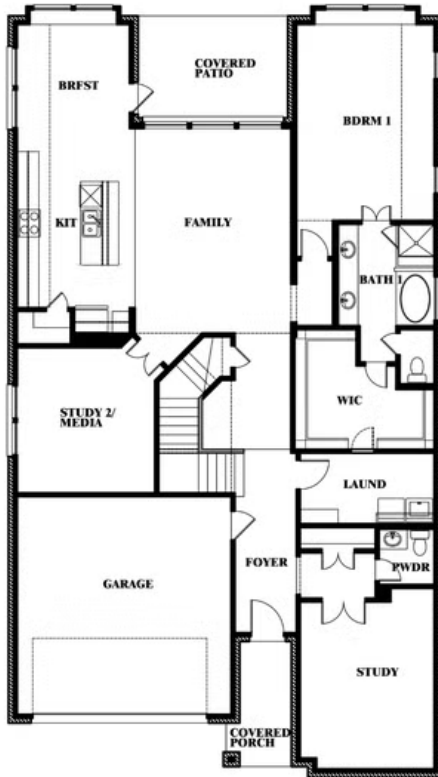

Rose

CLASSIC SERIES

LEGACY RANCH CLASSIC 60

2312 RIVER TRAIL, MELISSA, TX 75454

HOMES FROM
\$642,990

3,359
SQUARE FEET

4
BEDROOMS

3.5
BATHROOMS

2
CAR GARAGE

ELEVATION A

ELEVATION AS

ELEVATION AS

ELEVATION B

ELEVATION B

ELEVATION C

ELEVATION C

ELEVATION D

ELEVATION D

Rose

ROSE FLOOR PLAN

LEGACY RANCH CLASSIC 60

2312 RIVER TRAIL, MELISSA, TX 75454

Rose

This brochure is for general informational purposes and is to be used as a guide only. Changes may be made during the development process and floorplans, dimensions, fixtures, fittings, finishes and specifications are subject to change without notice. Window placement, balcony configuration, wardrobe sizes and living areas may vary slightly within each plan type. EQUAL HOUSING OPPORTUNITY

Rose

LEGACY RANCH CLASSIC 60

2312 RIVER TRAIL, MELISSA, TX 75454

ROSE FLOOR PLAN WITH OPTIONAL BED & BATH AT STUDY

Rose Opt. Bed & Bath at Study

This brochure is for general informational purposes and is to be used as a guide only. Changes may be made during the development process and floorplans, dimensions, fixtures, fittings, finishes and specifications are subject to change without notice. Window placement, balcony configuration, wardrobe sizes and living areas may vary slightly within each plan type. EQUAL HOUSING OPPORTUNITY