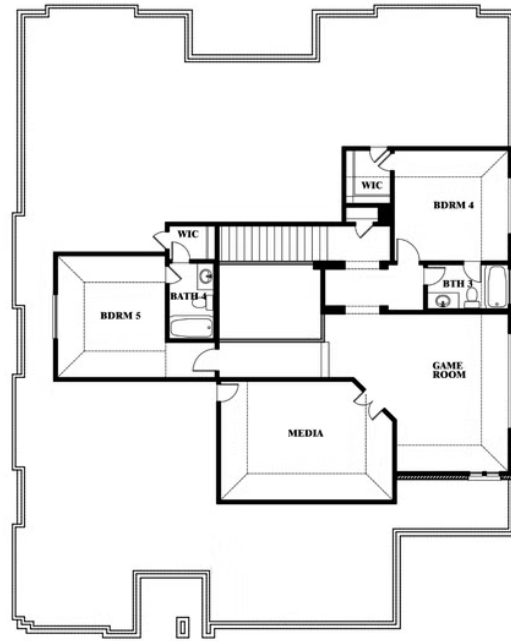

Primrose FE VI

LEGACY RANCH CLASSIC 60

2312 RIVER TRAIL, MELISSA, TX 75454

Primrose FE VI