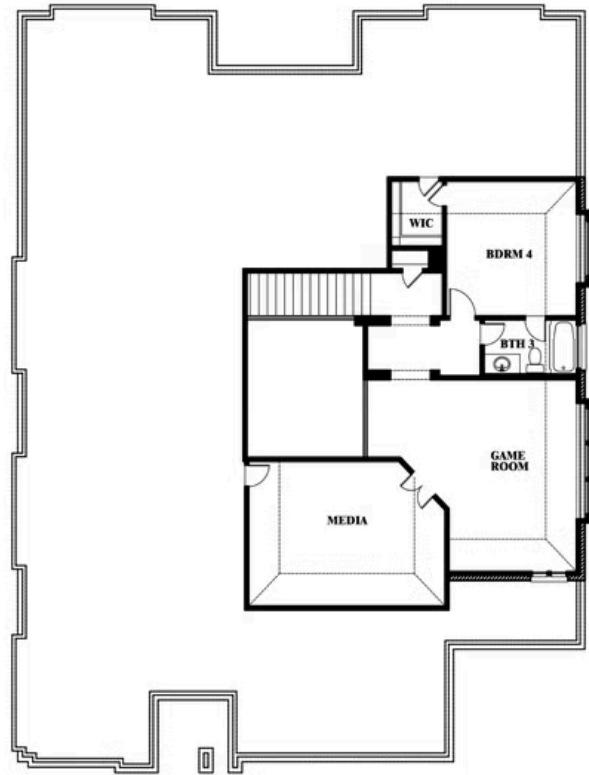

Primrose FE V

HOMES FROM
\$714,990

CLASSIC SERIES

LEGACY RANCH CLASSIC 60

2312 RIVER TRAIL, MELISSA, TX 75454

3,733
SQUARE FEET

4
BEDROOMS

3.5
BATHROOMS

3
CAR GARAGE

ELEVATION A

ELEVATION B

ELEVATION B

ELEVATION C

ELEVATION C

Primrose FE V

LEGACY RANCH CLASSIC 60
2312 RIVER TRAIL, MELISSA, TX 75454

Primrose FE V

This brochure is for general informational purposes and is to be used as a guide only. Changes may be made during the development process and floorplans, dimensions, fixtures, fittings, finishes and specifications are subject to change without notice. Window placement, balcony configuration, wardrobe sizes and living areas may vary slightly within each plan type. **EQUAL HOUSING OPPORTUNITY**