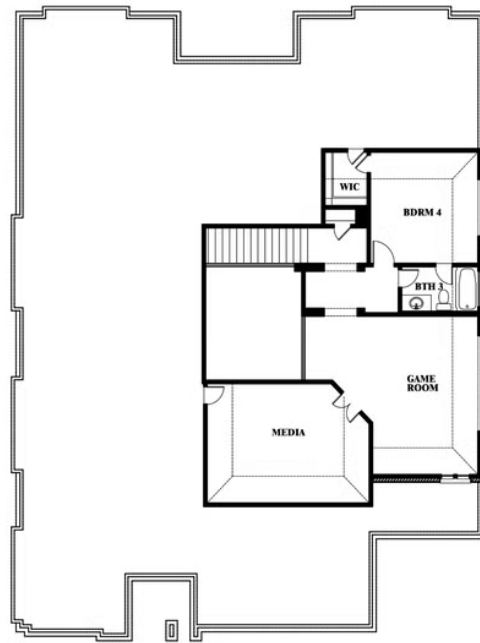

Primrose FE V

LEGACY RANCH CLASSIC 60
2312 RIVER TRAIL, MELISSA, TX 75454

Primrose FE V