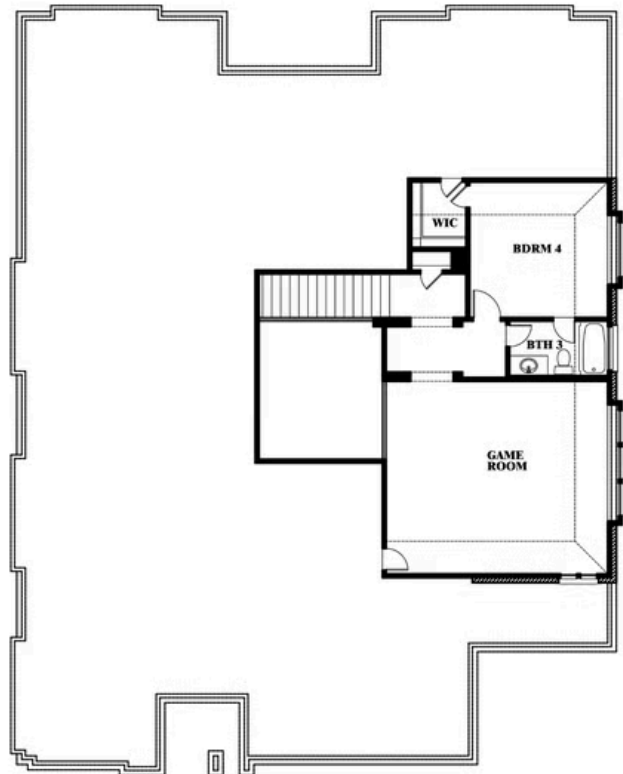

Primrose FE IV

HOMES FROM
\$703,990

CLASSIC SERIES

LEGACY RANCH CLASSIC 60

2312 RIVER TRAIL, MELISSA, TX 75454

3,543
SQUARE FEET

4
BEDROOMS

3.5
BATHROOMS

3
CAR GARAGE

ELEVATION A

ELEVATION B

ELEVATION C

Primrose FE IV

LEGACY RANCH CLASSIC 60
2312 RIVER TRAIL, MELISSA, TX 75454

Primrose FE IV

This brochure is for general informational purposes and is to be used as a guide only. Changes may be made during the development process and floorplans, dimensions, fixtures, fittings, finishes and specifications are subject to change without notice. Window placement, balcony configuration, wardrobe sizes and living areas may vary slightly within each plan type. EQUAL HOUSING OPPORTUNITY