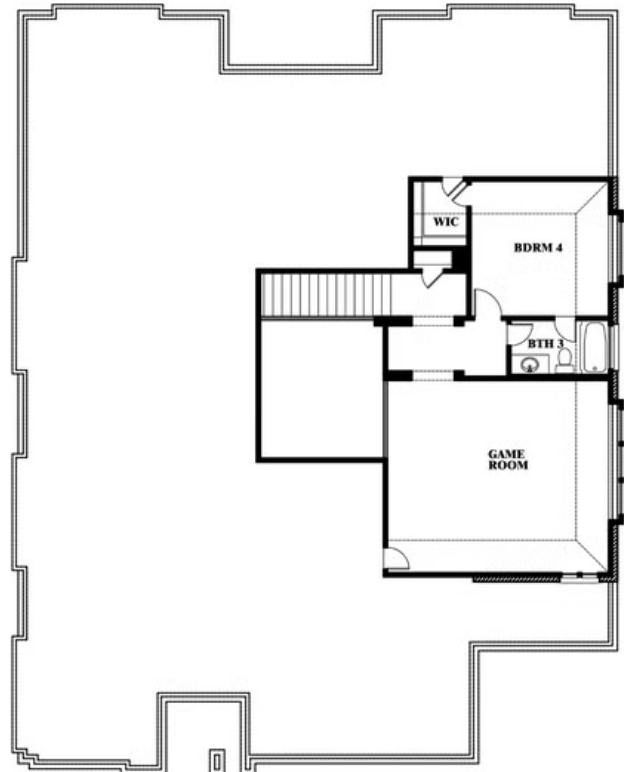

Primrose FE IV

HOMES FROM
\$703,990

CLASSIC SERIES

LEGACY RANCH CLASSIC 60

2312 RIVER TRAIL, MELISSA, TX 75454

3,543
SQUARE FEET

3
BEDROOMS

3.5
BATHROOMS

3
CAR GARAGE

Primrose FE IV

LEGACY RANCH CLASSIC 60

2312 RIVER TRAIL, MELISSA, TX 75454

Primrose FE IV

This brochure is for general informational purposes and is to be used as a guide only. Changes may be made during the development process and floorplans, dimensions, fixtures, fittings, finishes and specifications are subject to change without notice. Window placement, balcony configuration, wardrobe sizes and living areas may vary slightly within each plan type. EQUAL HOUSING OPPORTUNITY