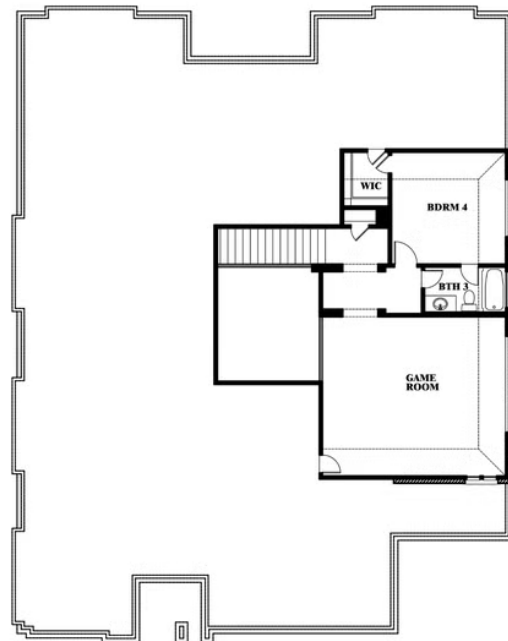

Primrose FE IV

LEGACY RANCH CLASSIC 60

2312 RIVER TRAIL, MELISSA, TX 75454

Primrose FE IV