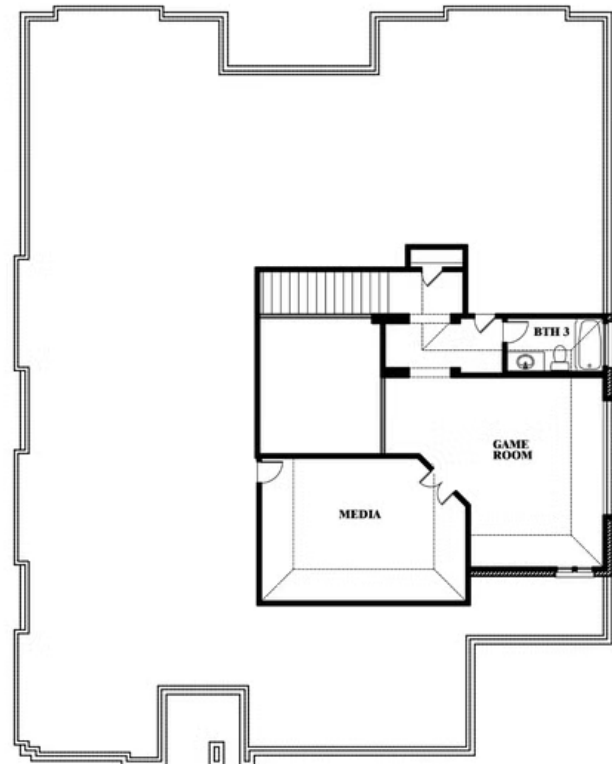

Primrose FE III

HOMES FROM
\$692,990

CLASSIC SERIES

LEGACY RANCH CLASSIC 60

2312 RIVER TRAIL, MELISSA, TX 75454

3,525
SQUARE FEET

3
BEDROOMS

3.5
BATHROOMS

3
CAR GARAGE

Primrose FE III

LEGACY RANCH CLASSIC 60

2312 RIVER TRAIL, MELISSA, TX 75454

Primrose FE III

This brochure is for general informational purposes and is to be used as a guide only. Changes may be made during the development process and floorplans, dimensions, fixtures, fittings, finishes and specifications are subject to change without notice. Window placement, balcony configuration, wardrobe sizes and living areas may vary slightly within each plan type. EQUAL HOUSING OPPORTUNITY