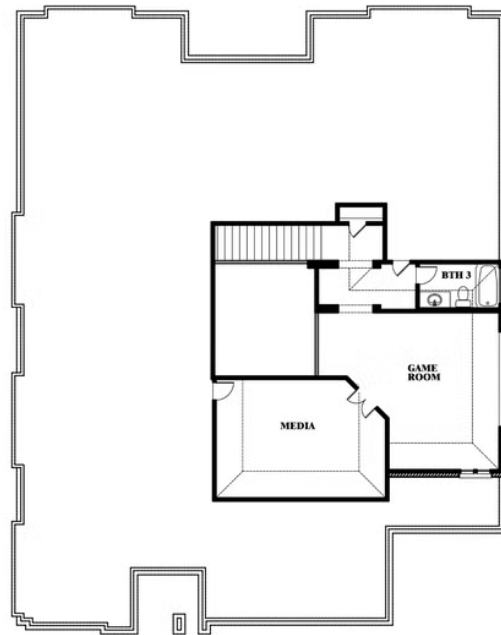

Primrose FE III

LEGACY RANCH CLASSIC 60
2312 RIVER TRAIL, MELISSA, TX 75454

Primrose FE III