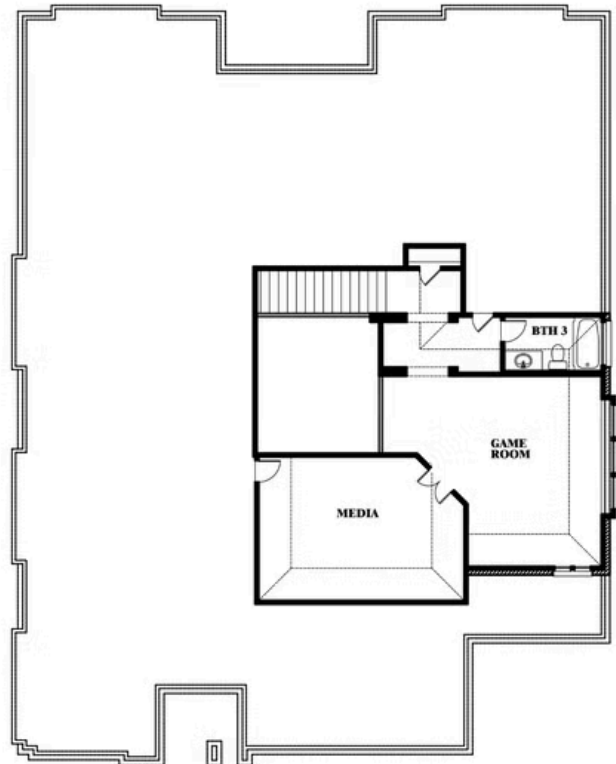

Primrose FE III

HOMES FROM
\$692,990

CLASSIC SERIES

LEGACY RANCH CLASSIC 60

2312 RIVER TRAIL, MELISSA, TX 75454

3,525
SQUARE FEET

3
BEDROOMS

3.5
BATHROOMS

Primrose FE III

LEGACY RANCH CLASSIC 60
2312 RIVER TRAIL, MELISSA, TX 75454

Primrose FE III

This brochure is for general informational purposes and is to be used as a guide only. Changes may be made during the development process and floorplans, dimensions, fixtures, fittings, finishes and specifications are subject to change without notice. Window placement, balcony configuration, wardrobe sizes and living areas may vary slightly within each plan type. EQUAL HOUSING OPPORTUNITY