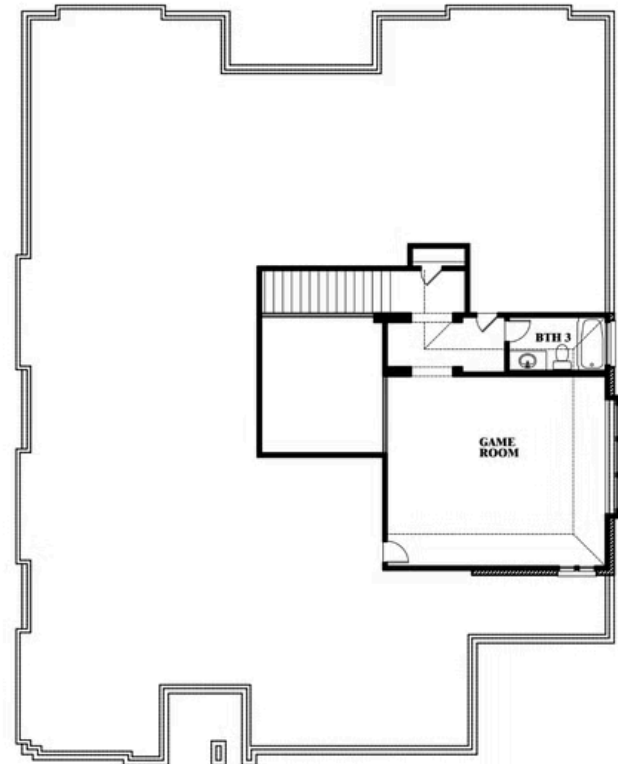

Primrose FE II

LEGACY RANCH CLASSIC 60

2312 RIVER TRAIL, MELISSA, TX 75454

Primrose FE II

This brochure is for general informational purposes and is to be used as a guide only. Changes may be made during the development process and floorplans, dimensions, fixtures, fittings, finishes and specifications are subject to change without notice. Window placement, balcony configuration, wardrobe sizes and living areas may vary slightly within each plan type. EQUAL HOUSING OPPORTUNITY

Document generated Mar 14, 2025. Prices, plans, square footage, features and materials are subject to change at any time without notice and vary among communities. Listed prices are for informational purposes only, are not binding, and do not create any contractual obligation(s). The price of any home is dependent on numerous factors, all of which are unique to a specific home, and is not guaranteed until specified in a binding contract. Pricing of elevations and additional optional beds/baths vary per plan. Some plans require a premium homesite. Please ask the Community Manager for details. Renderings of homes are artist concepts and may not reflect exact colors and materials.