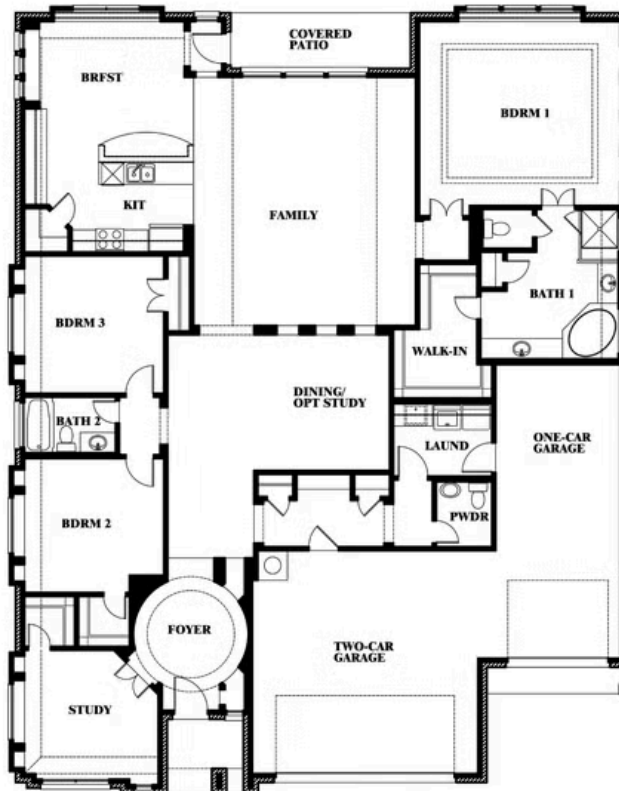

Primrose FE

HOMES FROM
\$638,990

CLASSIC SERIES

LEGACY RANCH CLASSIC 60

2312 RIVER TRAIL, MELISSA, TX 75454

2,775
SQUARE FEET

3
BEDROOMS

2.5
BATHROOMS

3
CAR GARAGE

Document generated Dec 22, 2024. Prices, plans, square footage, features and materials are subject to change at any time without notice and vary among communities. Listed prices are for informational purposes only, are not binding, and do not create any contractual obligation(s). The price of any home is dependent on numerous factors, all of which are unique to a specific home, and is not guaranteed until specified in a binding contract. Pricing of elevations and additional optional beds/baths vary per plan. Some plans require a premium homesite. Please ask the Community Manager for details. Renderings of homes are artist concepts and may not reflect exact colors and materials.

Primrose FE

LEGACY RANCH CLASSIC 60

2312 RIVER TRAIL, MELISSA, TX 75454

Primrose FE

This brochure is for general informational purposes and is to be used as a guide only. Changes may be made during the development process and floorplans, dimensions, fixtures, fittings, finishes and specifications are subject to change without notice. Window placement, balcony configuration, wardrobe sizes and living areas may vary slightly within each plan type. EQUAL HOUSING OPPORTUNITY