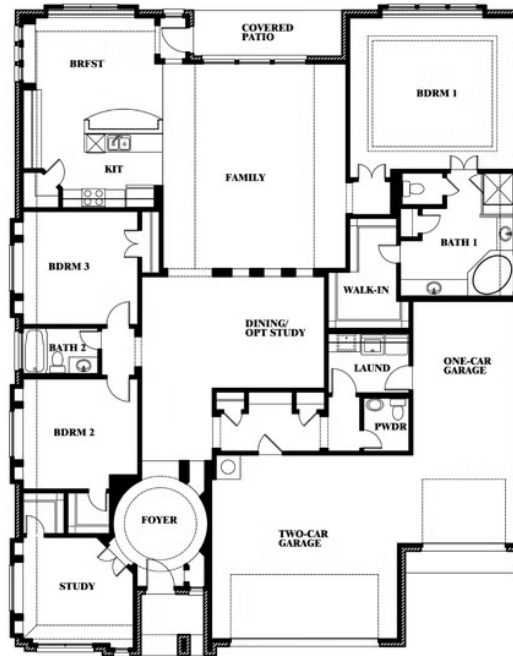

Primrose FE

LEGACY RANCH CLASSIC 60

2312 RIVER TRAIL, MELISSA, TX 75454

Primrose FE