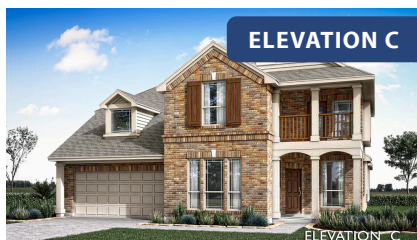

# Magnolia II

HOMES FROM  
**\$617,990**

CLASSIC SERIES

**LEGACY RANCH CLASSIC 60**

2312 RIVER TRAIL, MELISSA, TX 75454

**3,430**  
SQUARE FEET

**4**  
BEDROOMS

**2.5**  
BATHROOMS

**2**  
CAR GARAGE