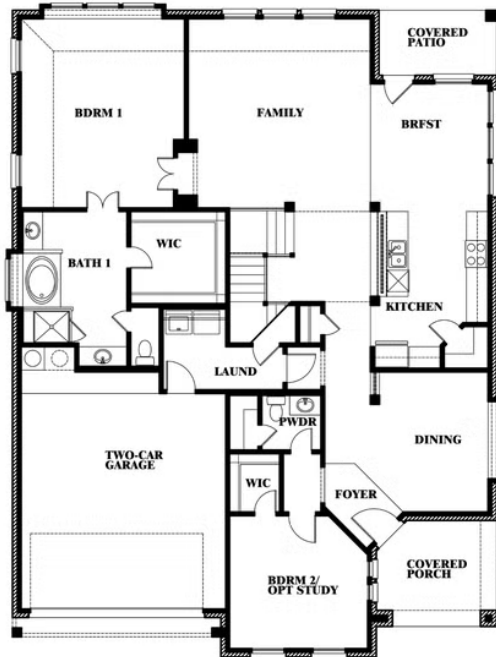

Magnolia II

LEGACY RANCH CLASSIC 60

2312 RIVER TRAIL, MELISSA, TX 75454

MAGNOLIA II FLOOR PLAN

Magnolia II