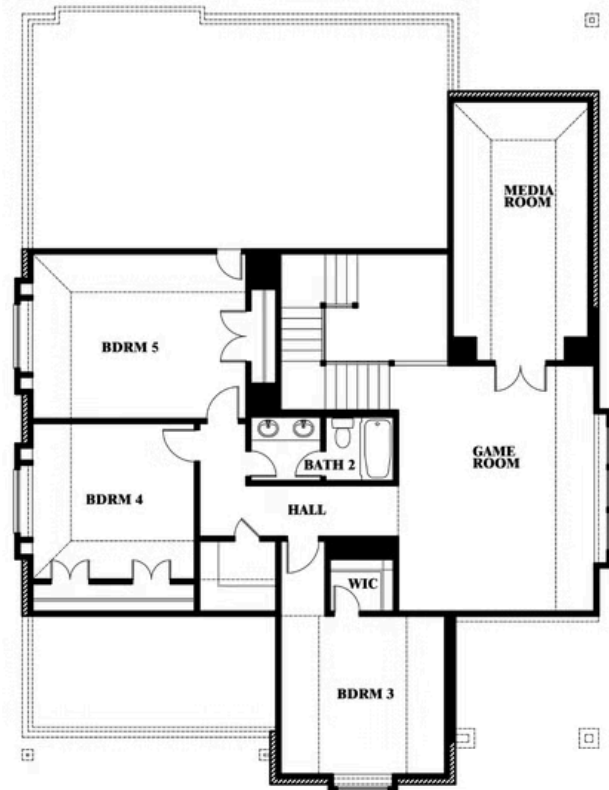

Magnolia II

LEGACY RANCH CLASSIC 60

2312 RIVER TRAIL, MELISSA, TX 75454

MAGNOLIA II FLOOR PLAN

Magnolia II

This brochure is for general informational purposes and is to be used as a guide only. Changes may be made during the development process and floorplans, dimensions, fixtures, fittings, finishes and specifications are subject to change without notice. Window placement, balcony configuration, wardrobe sizes and living areas may vary slightly within each plan type. EQUAL HOUSING OPPORTUNITY