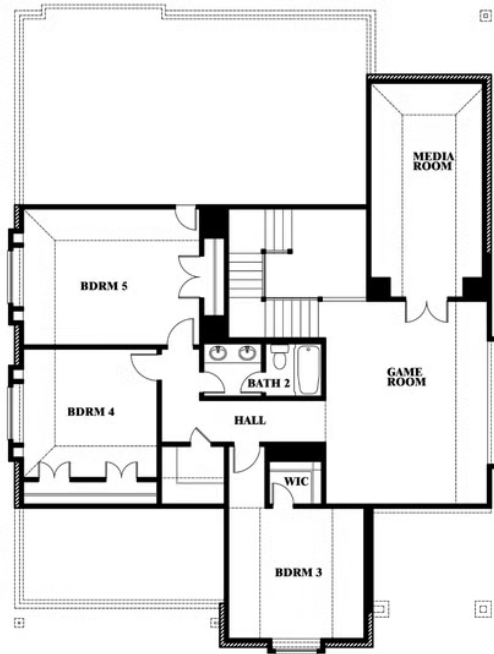

Magnolia II

LEGACY RANCH CLASSIC 60

2312 RIVER TRAIL, MELISSA, TX 75454

MAGNOLIA II FLOOR PLAN

Magnolia II