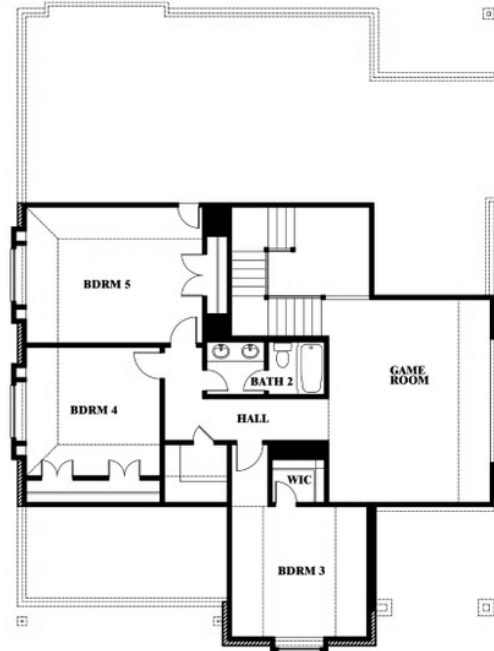

Magnolia

LEGACY RANCH CLASSIC 60

2312 RIVER TRAIL, MELISSA, TX 75454

MAGNOLIA FLOOR PLAN WITH OPTIONAL MUD ROOM

Magnolia

Opt. Mud Room & Ext. Primary Closet