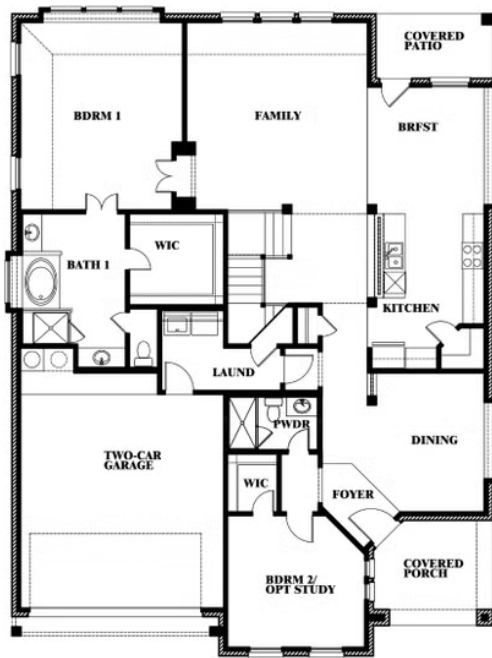

Magnolia

MAGNOLIA FLOOR PLAN WITH OPTIONAL SHOWER AT POWDER

LEGACY RANCH CLASSIC 60

2312 RIVER TRAIL, MELISSA, TX 75454

Magnolia Opt. Shower at Powder