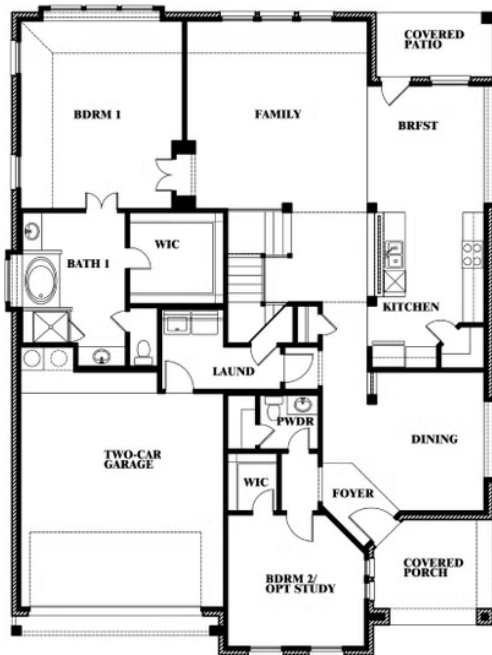

Magnolia

LEGACY RANCH CLASSIC 60

2312 RIVER TRAIL, MELISSA, TX 75454

MAGNOLIA FLOOR PLAN WITH OPTIONAL BATH 3

Magnolia Opt. Bath 3 at Bed 5