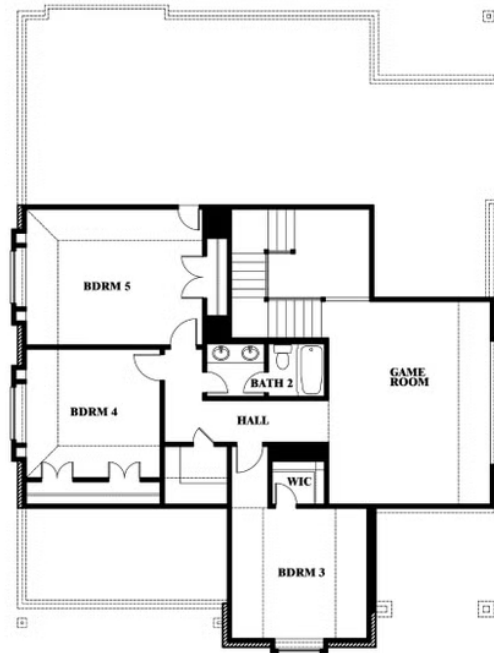

Magnolia

MAGNOLIA FLOOR PLAN WITH OPTIONAL SHOWER AT POWDER

LEGACY RANCH CLASSIC 60

2312 RIVER TRAIL, MELISSA, TX 75454

Magnolia Opt. Shower at Powder