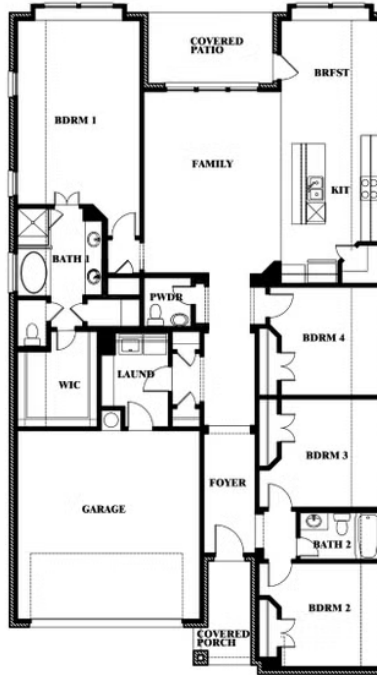

Jasmine

LEGACY RANCH CLASSIC 60

2312 RIVER TRAIL, MELISSA, TX 75454

JASMINE FLOOR PLAN WITH OPTIONAL POWDER

Jasmine Opt. Powder at Closet