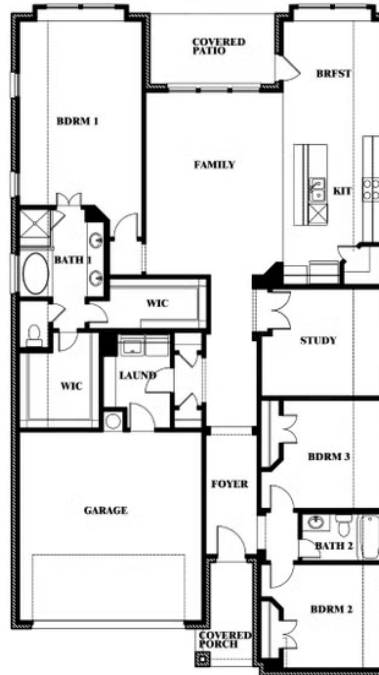

Jasmine

LEGACY RANCH CLASSIC 60

2312 RIVER TRAIL, MELISSA, TX 75454

JASMINE FLOOR PLAN WITH OPTIONAL STUDY

Jasmine Opt. Study at Bed 4