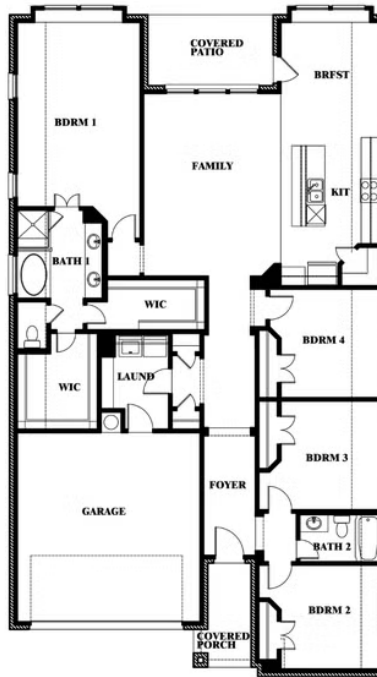

Jasmine

JASMINE FLOOR PLAN

LEGACY RANCH CLASSIC 60

2312 RIVER TRAIL, MELISSA, TX 75454

Jasmine