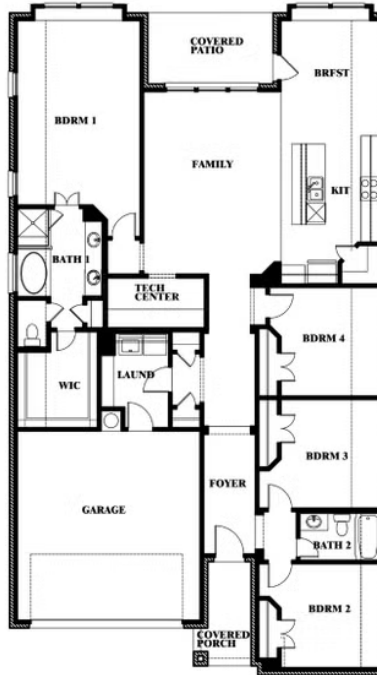

Jasmine

LEGACY RANCH CLASSIC 60

2312 RIVER TRAIL, MELISSA, TX 75454

JASMINE FLOOR PLAN WITH OPTIONAL TECH CENTER

Jasmine
Opt. Tech Center at Closet