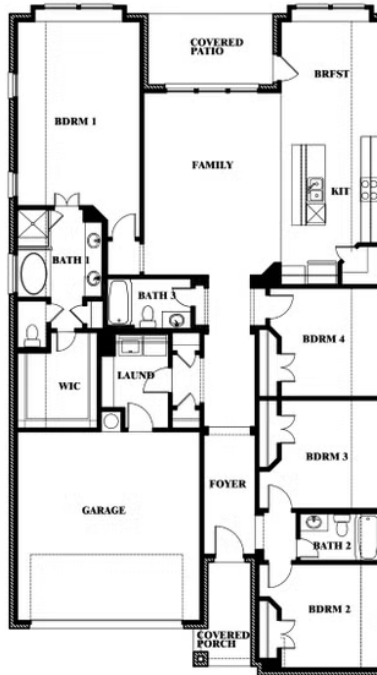

Jasmine

LEGACY RANCH CLASSIC 60

2312 RIVER TRAIL, MELISSA, TX 75454

JASMINE FLOOR PLAN WITH OPTIONAL BATH 3

Jasmine Opt. Bath 3 at Closet