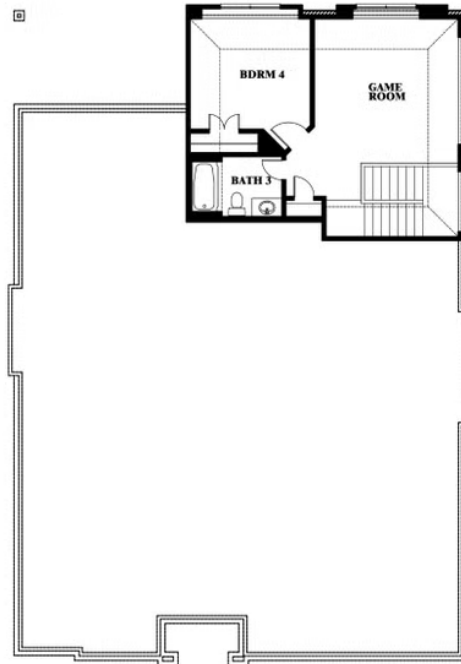

Hawthorne II

LEGACY RANCH CLASSIC 60

2312 RIVER TRAIL, MELISSA, TX 75454

Hawthorne II Opt. Deluxe Kitchen