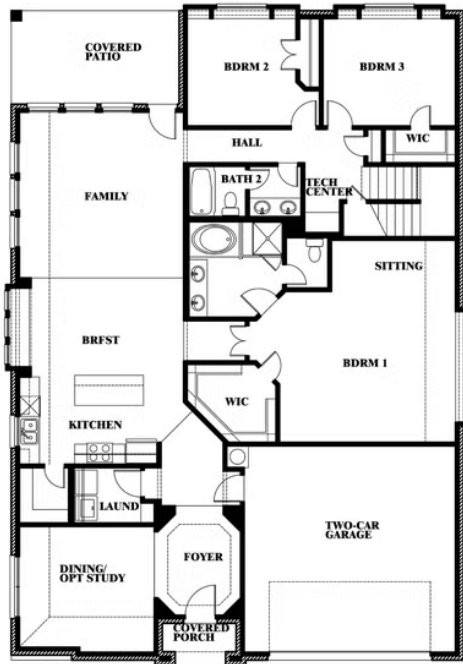

Hawthorne II

LEGACY RANCH CLASSIC 60

2312 RIVER TRAIL, MELISSA, TX 75454

Hawthorne II