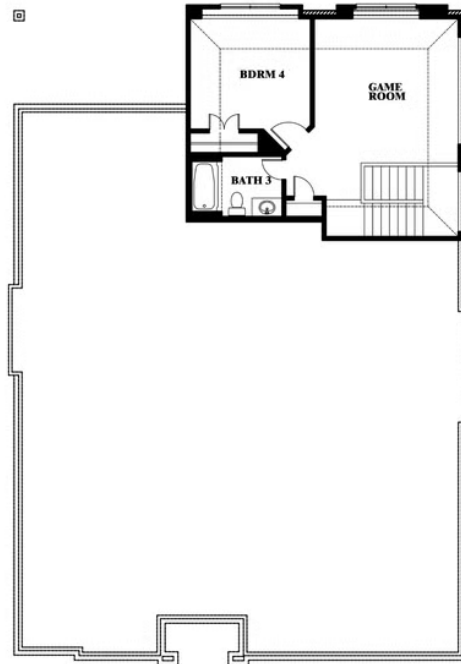

Hawthorne II

LEGACY RANCH CLASSIC 60

2312 RIVER TRAIL, MELISSA, TX 75454

Hawthorne II