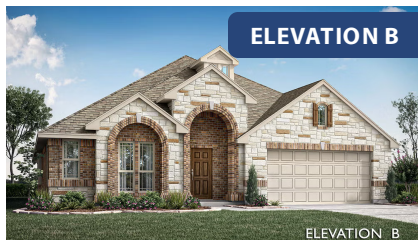

Hawthorne

CLASSIC SERIES

LEGACY RANCH CLASSIC 60

2312 RIVER TRAIL, MELISSA, TX 75454

HOMES FROM

\$521,990

2,235
SQUARE FEET

4
BEDROOMS

2.0
BATHROOMS

2
CAR GARAGE

ELEVATION A

ELEVATION B

ELEVATION B

ELEVATION C

ELEVATION C

Hawthorne