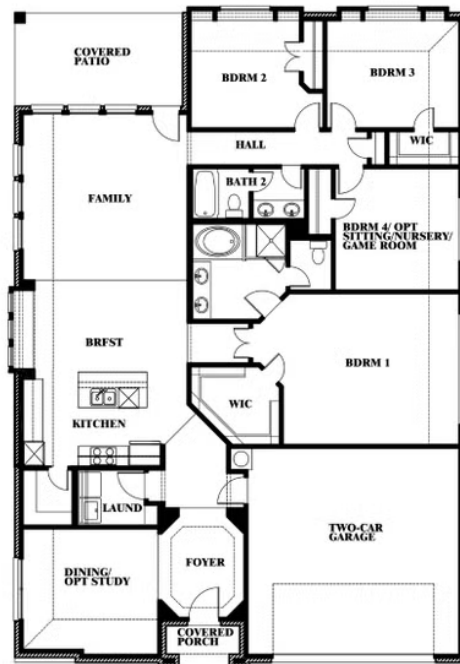

Hawthorne

LEGACY RANCH CLASSIC 60

2312 RIVER TRAIL, MELISSA, TX 75454

Hawthorne *Opt. Deluxe Kitchen*