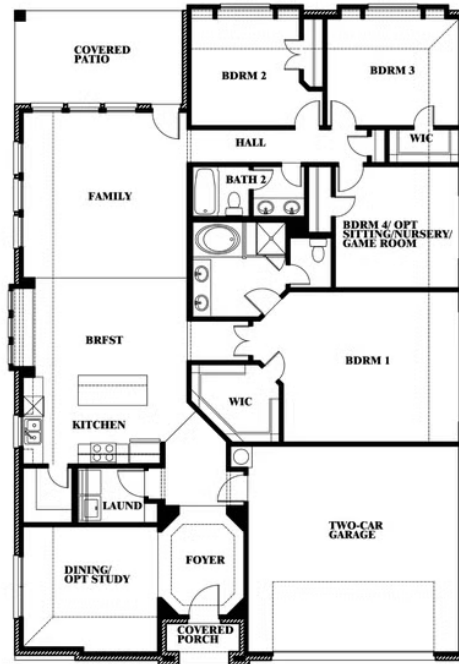

Hawthorne

LEGACY RANCH CLASSIC 60

2312 RIVER TRAIL, MELISSA, TX 75454

Hawthorne