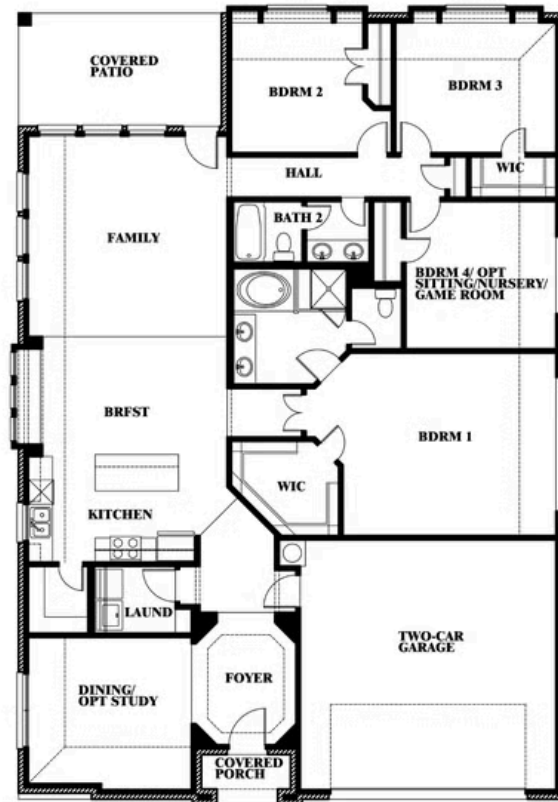

Hawthorne

LEGACY RANCH CLASSIC 60

2312 RIVER TRAIL, MELISSA, TX 75454

Hawthorne

This brochure is for general informational purposes and is to be used as a guide only. Changes may be made during the development process and floorplans, dimensions, fixtures, fittings, finishes and specifications are subject to change without notice. Window placement, balcony configuration, wardrobe sizes and living areas may vary slightly within each plan type. EQUAL HOUSING OPPORTUNITY