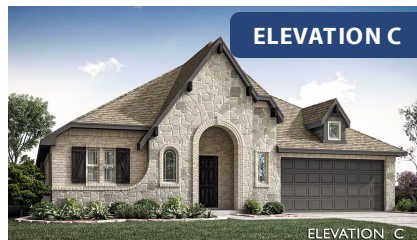

Hawthorne

CLASSIC SERIES

LEGACY RANCH CLASSIC 60

2312 RIVER TRAIL, MELISSA, TX 75454

HOMES FROM

\$521,990

2,235
SQUARE FEET

4
BEDROOMS

2.0
BATHROOMS

2
CAR GARAGE

ELEVATION A

ELEVATION B

ELEVATION B

ELEVATION C

ELEVATION C

Hawthorne

LEGACY RANCH CLASSIC 60

2312 RIVER TRAIL, MELISSA, TX 75454

Hawthorne

This brochure is for general informational purposes and is to be used as a guide only. Changes may be made during the development process and floorplans, dimensions, fixtures, fittings, finishes and specifications are subject to change without notice. Window placement, balcony configuration, wardrobe sizes and living areas may vary slightly within each plan type. EQUAL HOUSING OPPORTUNITY