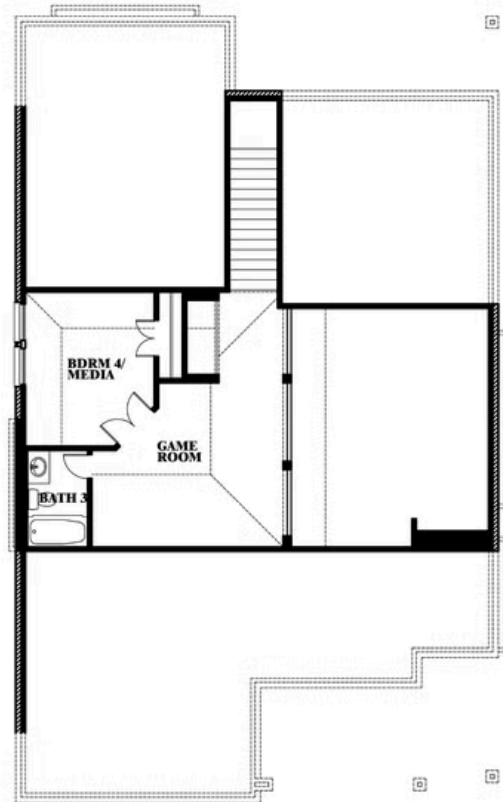

Dogwood III

LEGACY RANCH CLASSIC 60

2312 RIVER TRAIL, MELISSA, TX 75454

Dogwood III

This brochure is for general informational purposes and is to be used as a guide only. Changes may be made during the development process and floorplans, dimensions, fixtures, fittings, finishes and specifications are subject to change without notice. Window placement, balcony configuration, wardrobe sizes and living areas may vary slightly within each plan type. EQUAL HOUSING OPPORTUNITY