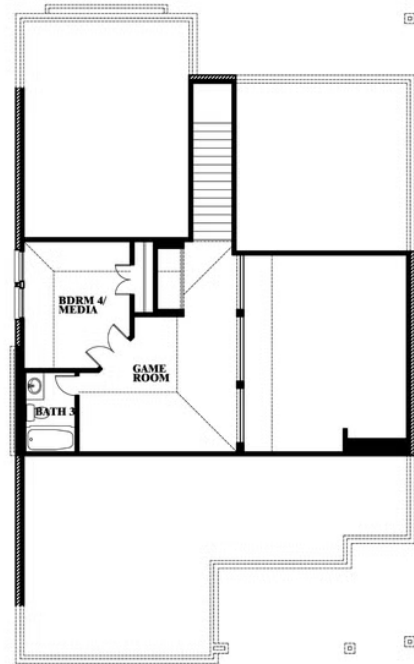

Dogwood III

LEGACY RANCH CLASSIC 60
2312 RIVER TRAIL, MELISSA, TX 75454

Dogwood III