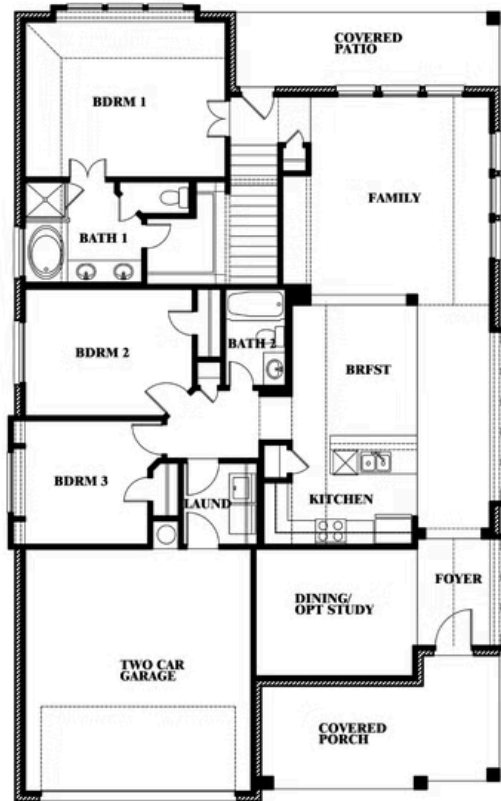

Dogwood III

LEGACY RANCH CLASSIC 60
2312 RIVER TRAIL, MELISSA, TX 75454

Dogwood III

This brochure is for general informational purposes and is to be used as a guide only. Changes may be made during the development process and floorplans, dimensions, fixtures, fittings, finishes and specifications are subject to change without notice. Window placement, balcony configuration, wardrobe sizes and living areas may vary slightly within each plan type. EQUAL HOUSING OPPORTUNITY