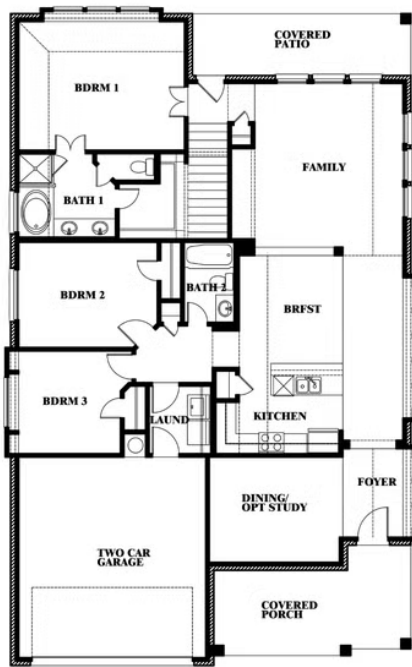

Dogwood III

LEGACY RANCH CLASSIC 60
2312 RIVER TRAIL, MELISSA, TX 75454

Dogwood III