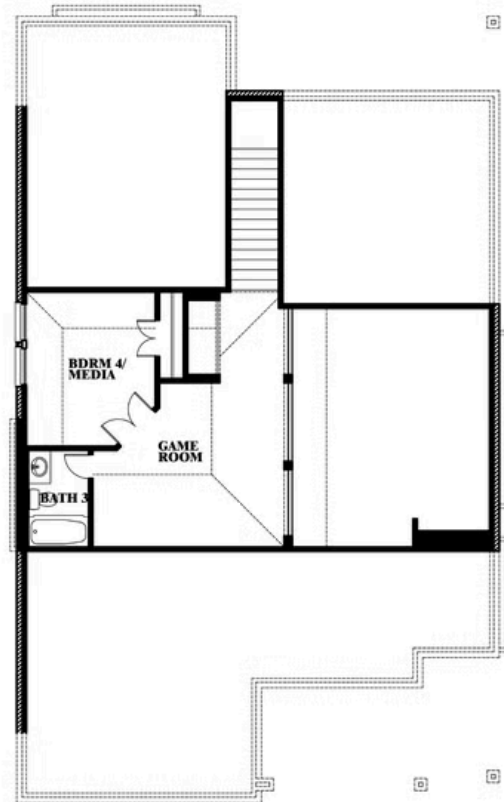

Dogwood III

LEGACY RANCH CLASSIC 60
2312 RIVER TRAIL, MELISSA, TX 75454

Dogwood III

This brochure is for general informational purposes and is to be used as a guide only. Changes may be made during the development process and floorplans, dimensions, fixtures, fittings, finishes and specifications are subject to change without notice. Window placement, balcony configuration, wardrobe sizes and living areas may vary slightly within each plan type. EQUAL HOUSING OPPORTUNITY