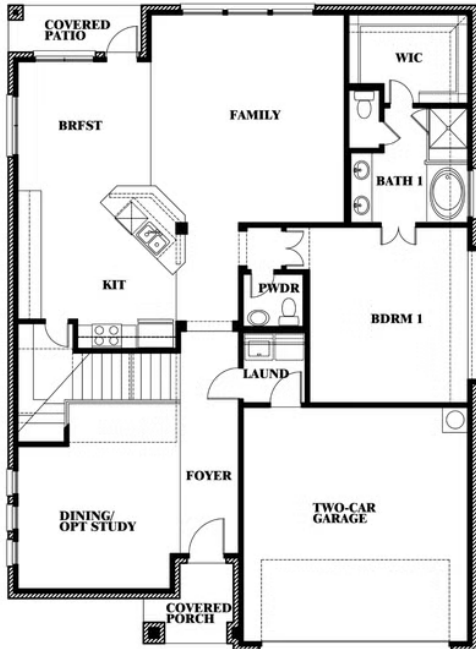

Dewberry III

LEGACY RANCH CLASSIC 60

2312 RIVER TRAIL, MELISSA, TX 75454

DEWBERRY III FLOOR PLAN

Dewberry III