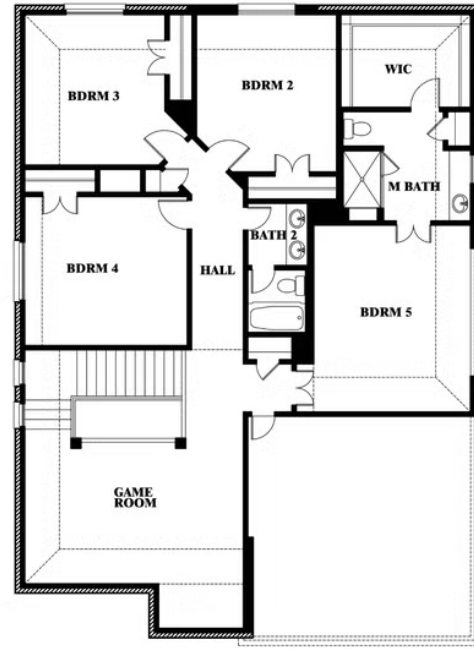

Dewberry III

LEGACY RANCH CLASSIC 60

2312 RIVER TRAIL, MELISSA, TX 75454

DEWBERRY III FLOOR PLAN

Dewberry III