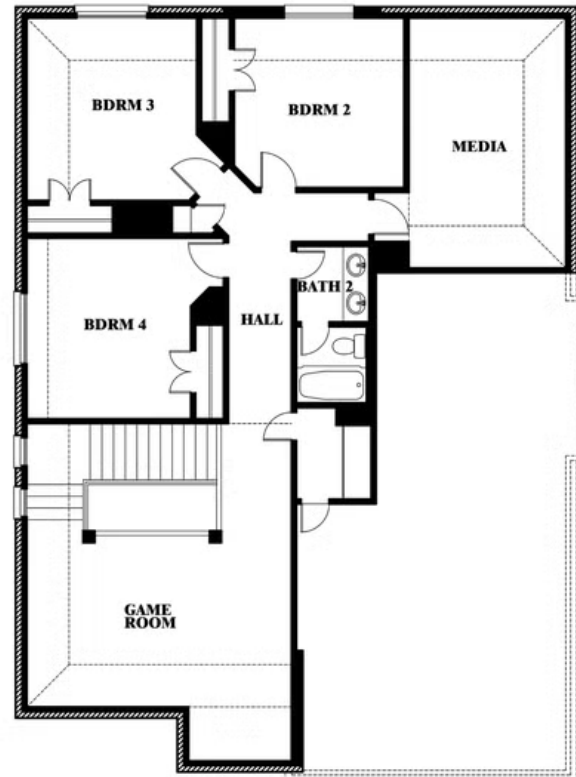

Dewberry II

HOMES FROM
\$591,990

CLASSIC SERIES

LEGACY RANCH CLASSIC 60

2312 RIVER TRAIL, MELISSA, TX 75454

3,026
SQUARE FEET

4
BEDROOMS

2.5
BATHROOMS

Dewberry II

LEGACY RANCH CLASSIC 60

2312 RIVER TRAIL, MELISSA, TX 75454

Dewberry II

This brochure is for general informational purposes and is to be used as a guide only. Changes may be made during the development process and floorplans, dimensions, fixtures, fittings, finishes and specifications are subject to change without notice. Window placement, balcony configuration, wardrobe sizes and living areas may vary slightly within each plan type. EQUAL HOUSING OPPORTUNITY