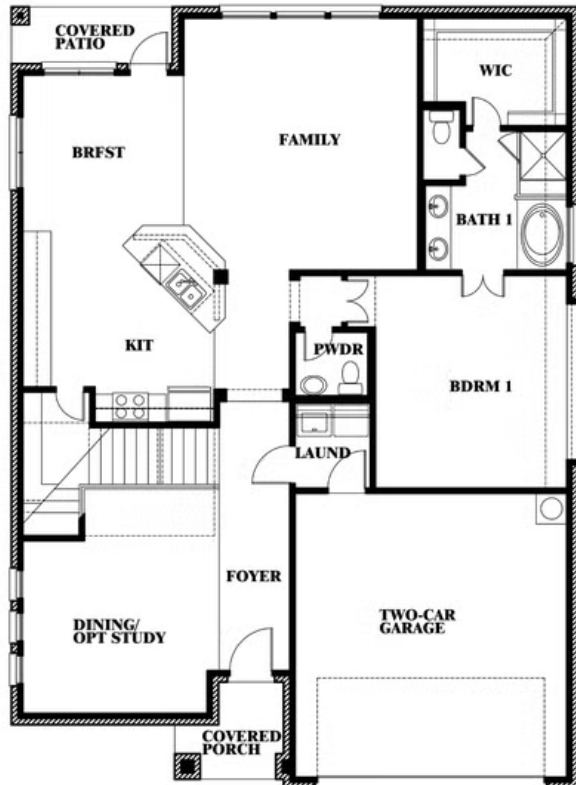

Dewberry II

HOMES FROM
\$591,990

CLASSIC SERIES

LEGACY RANCH CLASSIC 60

2312 RIVER TRAIL, MELISSA, TX 75454

3,026
SQUARE FEET

4
BEDROOMS

2.5
BATHROOMS

Dewberry II

LEGACY RANCH CLASSIC 60

2312 RIVER TRAIL, MELISSA, TX 75454

Dewberry II

This brochure is for general informational purposes and is to be used as a guide only. Changes may be made during the development process and floorplans, dimensions, fixtures, fittings, finishes and specifications are subject to change without notice. Window placement, balcony configuration, wardrobe sizes and living areas may vary slightly within each plan type. EQUAL HOUSING OPPORTUNITY