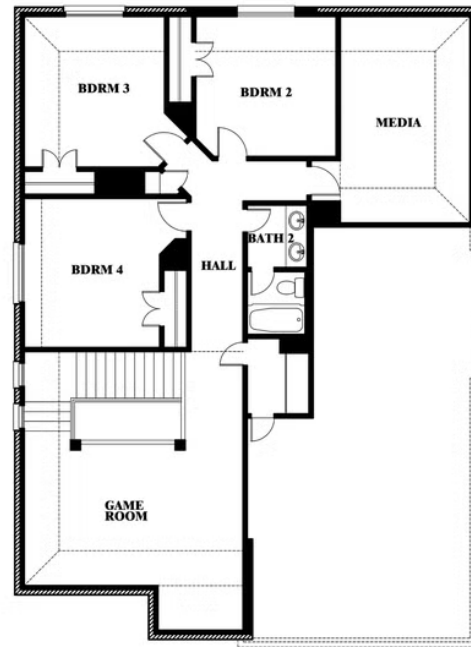

Dewberry II

LEGACY RANCH CLASSIC 60
2312 RIVER TRAIL, MELISSA, TX 75454

Dewberry II